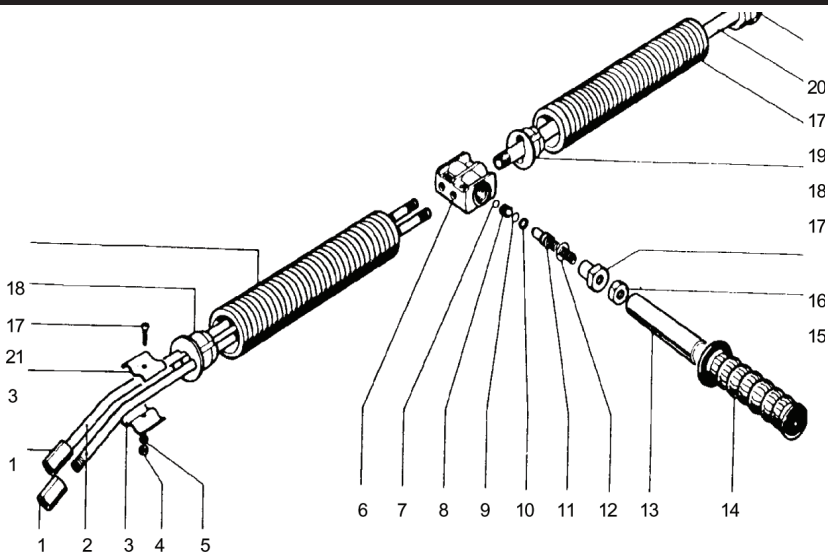

General Pump is a member of the Interpump Group