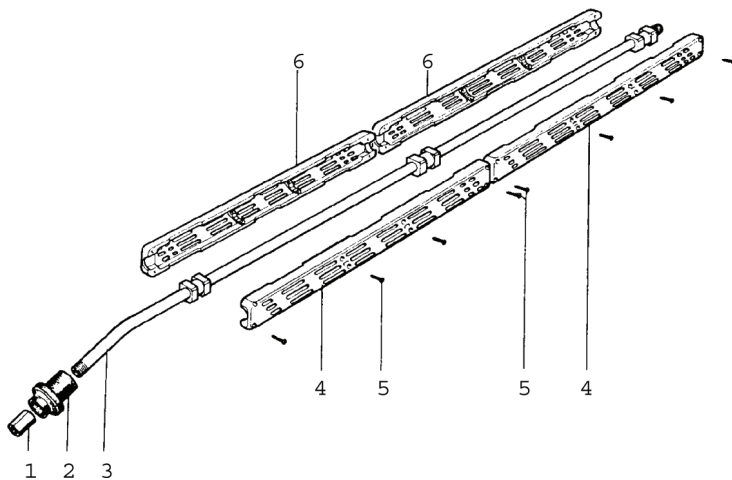

### ZZ LANCE

Part Numbers: ZZ07 - (28 in.) ZZ15 - (59 in.)  
 ZZ09 - (36 in.) ZZ17 - (67 in.)  
 ZZ12 - (48 in.) ZZ20 - (79 in.)

No.	Part No.	Description	Qty.
1.	94483400	Nipple, 1/4 BSPP x 1/4 BSPP	1
	94513000*	Nipple, 1/4 BSPP x 1/8 BSPP	1
2.	18002751	Nozzle Cover	1
3.	18006602	Lance Tube, ZZ07, 28"	1
	18006702	Lance Tube, ZZ09, 36"	1
	18006802	Lance Tube, ZZ12, 48"	1
	18006902	Lance Tube, ZZ15, 59"	1
	18007002	Lance Tube, ZZ17, 67"	1
	18007102	Lance Tube, ZZ20, 79"	1
4.	18006451	Right Guard	1**
5.	99065400	Screw, Phillips	8**
6.	18006551	Left Guard	1**

### ZZDBL LANCE

Part Numbers: ZZDBL - (36 in.) ZZDBL72 - (72 in.)

No.	Part No.	Description	Qty.
1.	94481200	Nipple, 1/4 BSPP x 1/4 BSPP	2
	94513000*	Nipple, 1/4 BSPP x 1/8 BSPP	2
2.	18002789	Lance Tube, ZZDBL	2
	18001589	Lance Tube, ZZDBL72	2
3.	18008134	Plate	4
4.	92197500	Nut	2
5.	96688100	Washer	2
6.	10007141	Body	1**
7.	90357500	O-ring, .266 ID x .090 CS	1**
8.	10008566	Valve Seat	1**
9.	90357700	O-ring, Viton, .302 ID x .070 CS	1**
10.	90503300	Anti-Exr. Ring	1**
11.	10007366	Shutter	1**
12.	90383500	O-ring, .426 ID x .070 CS	1**
13.	10007961	Handle Bar	1**
14.	94557000	Handle	1**
15.	92237500	Nut	1
16.	10007270	Nipple	1
17.	99159700	Screw	2
18.	18007951	Tube Cover	2
19.	18203389	Tube	1
20.	94483200	Inlet	1
21.	18008251	Spacer	4