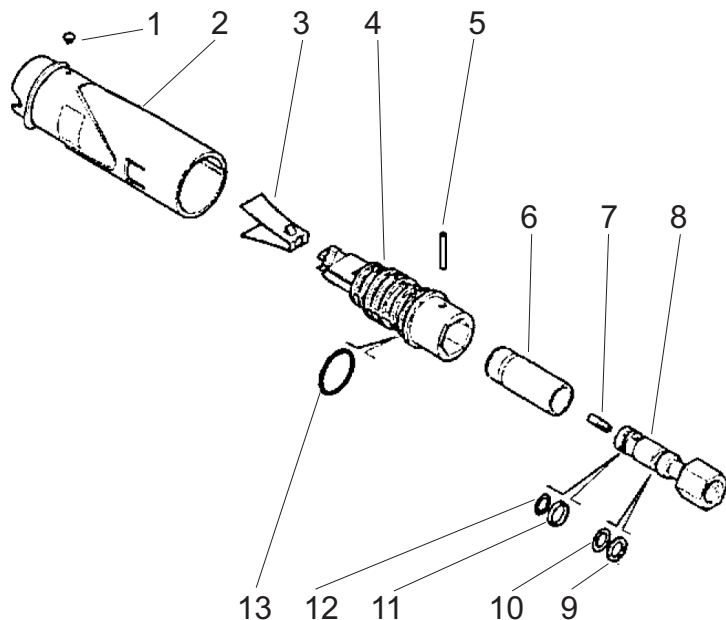

PARTS LIST

Item	Part #	Description	Kit	Qty.
1.		Color Dot		1
2.	Y25070584	Cover		1
3.	Y25130351	Fan Blades, SS	*	1
4.	Y25070284	Body		1
5.	Y15103700	Pin		1
6.	Y25070331	Sleeve		1
7.	Y25119051**	#02, Light Green		1
	Y25109151**	#025, Pink		
	Y25109251**	#03, White		
	Y25109351**	#035, Brown		
	Y25109451**	#04, Dark Yellow		
	Y25109551**	#045, Blue		
	Y25119551**	#05, Light Purple		
	Y25119751**	#055, Dark Red		
	Y25118651**	#06, Dark Green		
	Y25119851**	#065, Light Blue		
	Y25119951**	#07, Orange		
	Y25108551**	#08, Silver		
8.	Y25070131	Base		1
9.	Y10403200	Back-up Ring	*	1
10.	Y10310092	O-ring	*	1
11.	Y104115000	Back-up Ring	*	1
12.	Y10305200	O-ring	*	1
13.	Y10307250	O-ring	*	1
*	Y25070824	REPAIR KIT YHL		
**		Additional Available Parts.