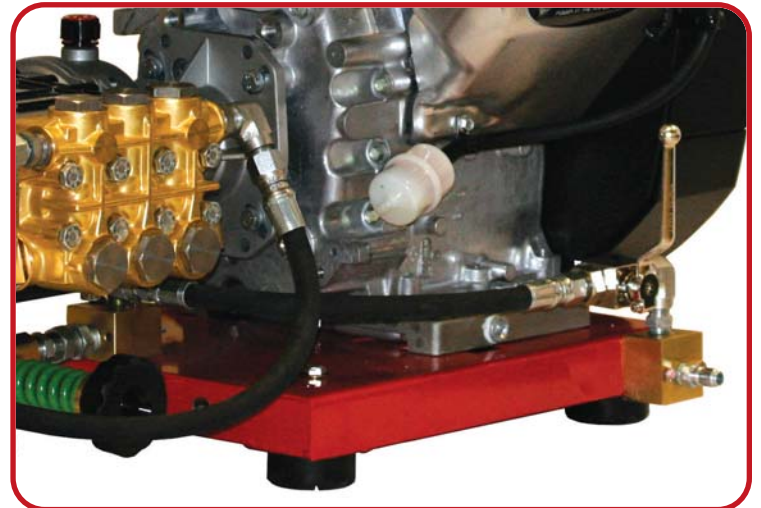

Allison WARHORSE

PART #	FLOW	PSI
40U07045	7.0	4,500
40C86040	8.6	4,000
40C93036	9.3	3,600
40A11032	11.0	3,200
40A11730	11.7	3,000
40U12527	12.5	2,700
40U13525	13.5	2,300

**Top Mount
Dripless Oil Filter**

**Tiny Tach
& Hour Meter**

**The Industry's
BEST PUMPS**

**7,500 PSI
BALL VALVES**

**The Industry's
Best Unloaders**

**A DUAL GUN SYSTEM IS STANDARD.
IT REQUIRES A PRESSURE ACTUATED UNLOADER.
If you want a 'soft touch unloader'
you will get a single gun system.**

**The WARHORSE Series comes standard with a
25 AMP recharging system which makes it easy to
'quick couple' to any 12 Volt Hot Water Heater/Hot Box.**

j.allison
Signature
Warhorse Series

40 HORSE POWER

...real horses - not your typical
overworked, underpowered,
some times running pressure washer!

FLOWS TO 13.5 GPM

**PRESSURES TO
4,500 PSI**

'Power in the hands of a few'