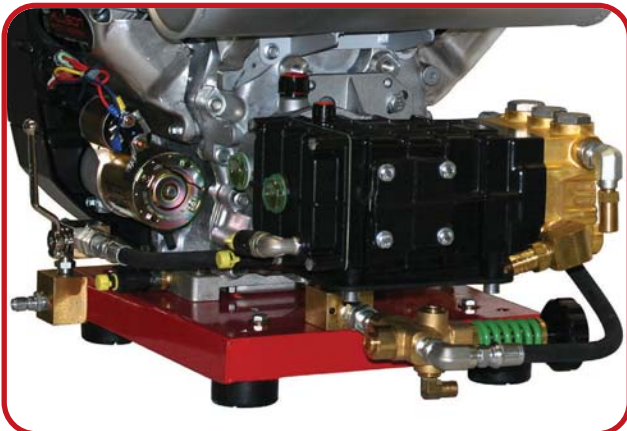

**Tiny Tach
& Hour Meter**

**The Industry's
BEST PUMPS**

**7,500 PSI
BALL VALVES**

**The Industry's
Best Unloaders**

**A DUAL GUN SYSTEM IS STANDARD.
IT REQUIRES A PRESSURE ACTUATED UNLOADER.
If you want a 'soft touch unloader'
you will get a single gun system.**

**The WARHORSE Series comes standard with a
25 AMP recharging system which makes it easy to
'quick couple' to any 12 Volt Hot Water Heater/Hot Box.**

j.allison
Signature
Warhorse Series

40 HORSE POWER

...real horses - not your typical
overworked, underpowered,
some times running pressure washer!

FLOWS TO 13.5 GPM

**PRESSURES TO
4,500 PSI**

'Power in the hands of a few'