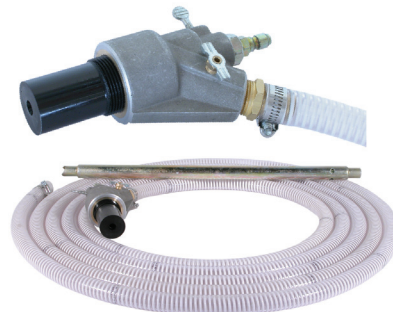

ORDER FROM THE WEB **AND SAVE UP TO 20%** - WWW.ENVIROSPEC.COM

P-SWEEP HYDRO-BROOM

Ours Includes The Nozzles! Most Don't!

PART #	DESCRIPTION	Noz
1886	12" Sweep Only	3
1888	16" Sweep Only	4
1887	12" w/48" Lance & Gun	3
1889	16" w/48" Lance & Gun	4
NOS-05013M	Replacement Nozzle	

LASER DECK PARTS

PART #	DESCRIPTION
1641	Swivel Head for 12"
1632	Swivel for 20" ABS & 20"-24" Stainless
1649	BE Rotary Arm for 12' 2-Bar
1648	BE Rotary Arm for 20" 2-Bar
1647	BE Rotary Arm for 20" 3-Bar
2337	BE Rotary Arm for 24" 2-Bar
1646	BE Rotary Arm for 24" 3-Bar
1635	BE Swivel Repair Kit for 20", 22", 24"
1642	BE Brush Skirt for 12"
1637	BE Brush Skirt for 20" ABS Plastic
1638	BE Brush Skirt for Stainless 20's
1639	BE Brush Skirt for Stainless 24's
1640	BE Caster Wheel for Stainless 20 & 24's
1627	BE Gun for 20", 24"

OIL DRI 'OIL ONLY SOCKS'

Oil Only Socks can be used to contain petroleum based fluid leaks and prevent spills from spreading on the floor. They conform to fit snugly in tight spaces and around corners. Socks will absorb up to 1 quart of fluid per 12 inches of product.

PART #	DESCRIPTION
#0898	3" x 48"
#0897	3" x 72"

Super Heavy Duty Sand Blast Kit*

Heavy Duty
PSI: 5,500
GPM: 10
Weight: 9.25 lbs.

#1288

*0° Nozzle Required

Just how good is our product **LIMONENE?** This is a 'before' and 'after' sent to us by one of our customers.