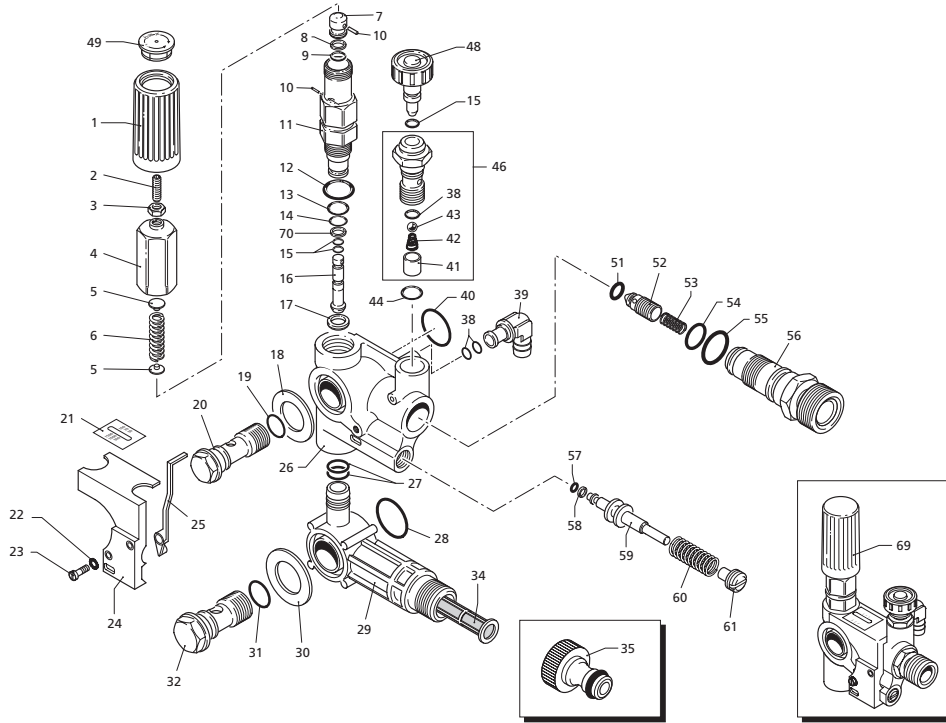

KB 2G15 - Frame

Repair Kits

Pos	Code	Description	Qty.	Pos	Code	Description	Qty.	Legend
1	1260760	Screw M5x20	6	43	1269251	Pump head assembly	1	KB 2G15 - Pump
2	1269101	Rear cover	1	46	1260050	Roller bearing	1	
3	1260040	Gasket	1					
4	1260480	Oil cap	1					
8	1260190	Crankshaft	1					
9	180400	Bearing	1					
10	1260770	Circlip Øe25	1					
11	1260790	Circlip Øi52	1					
12	1260750	Seal ring	1					
13	1380520	Key	1					
14	1260080	Piston pin	3					
15	1260070	Guiding piston	3					
16	1260091	Spacer disc	3					
17	480480	O-Ring Ø4.48x1.78	3					
18	1260121	Piston	3					
19	1260100	Piston washer	3					
20	1260110	Stainless steel nut	3					
21	1260060	Aluminum con rod	3					
22	1260162	Valve plug	6					
23	960160	O-Ring Ø17.86x2.62	6					
24	1269050	Complete valve	6					
25	880830	O-Ring Ø15.54x2.62	6					
26	1320031	Pump head	1					
30	1381550	Washer	6					
31	680570	Screw M6x60	6					
32	180101	O-Ring Ø17.5x2	1					
33	820361	Plug 1/2" G Brass	1					
34	1980740	Plug 3/8" G Brass	2					
35	740290	O-Ring Ø14x1.78	2					
36	1520120	Gasket support ring	3					
37	1271650	Gasket	3					
38	1260151	Piston guide	3					
39	1260420	O-Ring Ø26.70x1.78	3					
40	1260440	C1 gasket	3					
41	1260460	Seal ring	3					
42	1260010	Pump housing	1					

Pos	Code	Description	Qty.	Legend
1	1260360	Stud bolt	4	KB 2G15 - Motor
2	1260300	Fan	1	
3	1260970	Seal ring	1	
4	1271880	Screw M4x10	1	
5	1263550	Capacitor 50 uf	1	
6	1265080	Gasket	1	
7	1261240	Switch	1	
8	1261560	Screw 3.9x16	4	
9	1262370	Gland	1	
10	1261410	Switch box	1	
11	1262200	Gasket	1	
12	1269100	Earth clamp	1	
13	1261820	Cable	1	
14	1269090	Cable retainer	1	
15	1260950	Bearing	1	
16	1260960	Motor shield	1	
17	4747	Electric motor	1	
18	1340280	Clamp	1	
19	1271950	Cable retainer	1	