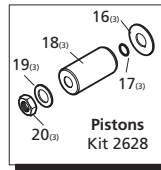

Pos	Code	Description	Qty.	Legend
-----	------	-------------	------	--------

1	1260278	Blue rear casing	1
2	1261551	Screw 3.9x13	8
3	180030	Screw M 8x20	4
4	1260710	Black handle	1
5	1261760	Fan cowling	1
7	1264628	Blue front casing	1
8	1260470	Screw M 8x10	4
9	1260830	Foot complete with caps	2
11	1260780	Screw M5x25	4
12	1262790	Detergent hose	1
13	1341030	Suction strainer	1
14	1269115	Detergent hose assembly	1

KB 2G15 - Frame

Repair Kits

Pos	Code	Description	Qty.	Pos	Code	Description	Qty.	Legend
1	1260760	Screw M5x20	6	43	1269251	Pump head assembly	1	KB 2G15 - Pump
2	1269101	Rear cover	1	46	1260050	Roller bearing	1	
3	1260040	Gasket	1					
4	1260480	Oil cap	1					
8	1260190	Crankshaft	1					
9	180400	Bearing	1					
10	1260770	Circlip Øe25	1					
11	1260790	Circlip Øi52	1					
12	1260750	Seal ring	1					
13	1380520	Key	1					
14	1260080	Piston pin	3					
15	1260070	Guiding piston	3					
16	1260091	Spacer disc	3					
17	480480	O-Ring Ø4.48x1.78	3					
18	1260121	Piston	3					
19	1260100	Piston washer	3					
20	1260110	Stainless steel nut	3					
21	1260060	Aluminum con rod	3					
22	1260162	Valve plug	6					
23	960160	O-Ring Ø17.86x2.62	6					
24	1269050	Complete valve	6					
25	880830	O-Ring Ø15.54x2.62	6					
26	1320031	Pump head	1					
30	1381550	Washer	6					
31	680570	Screw M6x60	6					
32	180101	O-Ring Ø17.5x2	1					
33	820361	Plug 1/2" G Brass	1					
34	1980740	Plug 3/8" G Brass	2					
35	740290	O-Ring Ø14x1.78	2					
36	1520120	Gasket support ring	3					
37	1271650	Gasket	3					
38	1260151	Piston guide	3					
39	1260420	O-Ring Ø26.70x1.78	3					
40	1260440	C1 gasket	3					
41	1260460	Seal ring	3					
42	1260010	Pump housing	1					