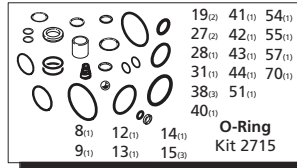

Repair Kits

Pos	Code	Description	Qty.	Pos	Code	Description	Qty.	Legend
1	1981780	Knob	1	41	1262940	Valve cage	1	KB 2G15 - Unloader
2	1980470	Grub screw M6x20	1	42	1250270	Valve spring	1	
3	1980300	Nut M6	1	43	1250280	Stainless steel ball	1	
4	1980390	Knob insert	1	44	880840	O-Ring $\phi 9.25 \times 1.78$	1	
5	1980220	Spring plate	2	46	1260602	Injector housing	1	
6	1271070	Spring	1	48	1269010	Complete knob	1	
7	1080041	Upper piston	1	49	1981770	Knob plug	1	
8	1080401	Back-up ring	1	51	1460430	O-Ring $\phi 4 \times 2.5$	1	
9	1080250	O-Ring $\phi 7.66 \times 1.78$	1	52	1540170	Jet	1	
10	1080070	Pin	2	53	1080091	Ball spring	1	
11	1980210	Piston guide	1	54	394280	O-Ring $\phi 12.42 \times 1.78$	1	
12	880830	O-Ring $\phi 15.54 \times 2.62$	1	55	1200690	O-Ring $\phi 15.6 \times 1.78$	1	
13	740290	O-Ring $\phi 14 \times 1.78$	1	56	1270091	Detergent injector	1	
14	800560	O-Ring $\phi 8.73 \times 1.78$	1	57	1260820	O-Ring $\phi 1.78 \times 1.78$	1	
15	1080190	O-Ring $\phi 2.90 \times 1.78$	3	58	1264070	Back-up ring	1	
16	1271160	Lower piston	1	59	1264060	Pressure gauge piston	1	
17	1080121	By-pass seat	1	60	1264090	Pressure gauge spring	1	
18	1260570	Washer $\phi 17.2$	1	61	1264080	Plug	1	
20	1540270	Screw $3/8"$ G	1	69	1279211	Pre-assembly Combiset B	1	
21	1270790	Sticker scale 0-140	1	70	1271170	Back-up ring	1	
22	395370	Grower $3 \times 5.5 \times 0.9$	2					
23	395270	Screw M3x8	2					
24	1260530	Pressure gauge cap	1					
25	1260520	Index	1					
26	1270080	Valve housing	1					
27	770140	O-Ring $\phi 11.11 \times 1.78$	2					
28	1180140	O-Ring $\phi 25.07 \times 2.62$	1					
29	1260540	Inlet fitting	1					
30	1260560	Washer	1					
31	880270	O-Ring $\phi 17.17 \times 1.78$	1					
32	1540260	Screw $1/2"$ G	1					
34	1260660	Water suction filter	1					
35	1270940	Click Nipple $1/2"$ G(F)	1					
38	480480	O-Ring $\phi 4.48 \times 1.78$	3					
39	1260670	Detergent fitting	1					
40	720030	O-Ring $\phi 22.22 \times 2.62$	1