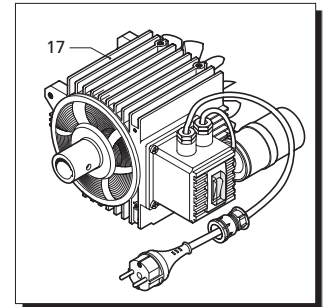

Pos	Code	Description	Qty.	Legend
-----	------	-------------	------	--------

1	1260278	Blue rear casing	1
2	1261551	Screw 3.9x13	8
3	180030	Screw M 8x20	4
4	1260710	Black handle	1
5	1261760	Fan cowling	1
7	1264628	Blue front casing	1
8	1260470	Screw M 8x10	4
9	1260830	Foot complete with caps	2
11	1260780	Screw M5x25	4
12	1262790	Detergent hose	1
13	1341030	Suction strainer	1
14	1269115	Detergent hose assembly	1

KB 2G15 - Frame

Repair Kits

Pos	Code	Description	Qty.	Pos	Code	Description	Qty.	Legend
1	1260760	Screw M5x20	6	43	1269251	Pump head assembly	1	KB 2G15 - Pump
2	1269101	Rear cover	1	46	1260050	Roller bearing	1	
3	1260040	Gasket	1					
4	1260480	Oil cap	1					
8	1260190	Crankshaft	1					
9	180400	Bearing	1					
10	1260770	Circlip Øe25	1					
11	1260790	Circlip Øi52	1					
12	1260750	Seal ring	1					
13	1380520	Key	1					
14	1260080	Piston pin	3					
15	1260070	Guiding piston	3					
16	1260091	Spacer disc	3					
17	480480	O-Ring Ø4.48x1.78	3					
18	1260121	Piston	3					
19	1260100	Piston washer	3					
20	1260110	Stainless steel nut	3					
21	1260060	Aluminum con rod	3					
22	1260162	Valve plug	6					
23	960160	O-Ring Ø17.86x2.62	6					
24	1269050	Complete valve	6					
25	880830	O-Ring Ø15.54x2.62	6					
26	1320031	Pump head	1					
30	1381550	Washer	6					
31	680570	Screw M6x60	6					
32	180101	O-Ring Ø17.5x2	1					
33	820361	Plug 1/2" G Brass	1					
34	1980740	Plug 3/8" G Brass	2					
35	740290	O-Ring Ø14x1.78	2					
36	1520120	Gasket support ring	3					
37	1271650	Gasket	3					
38	1260151	Piston guide	3					
39	1260420	O-Ring Ø26.70x1.78	3					
40	1260440	C1 gasket	3					
41	1260460	Seal ring	3					
42	1260010	Pump housing	1					