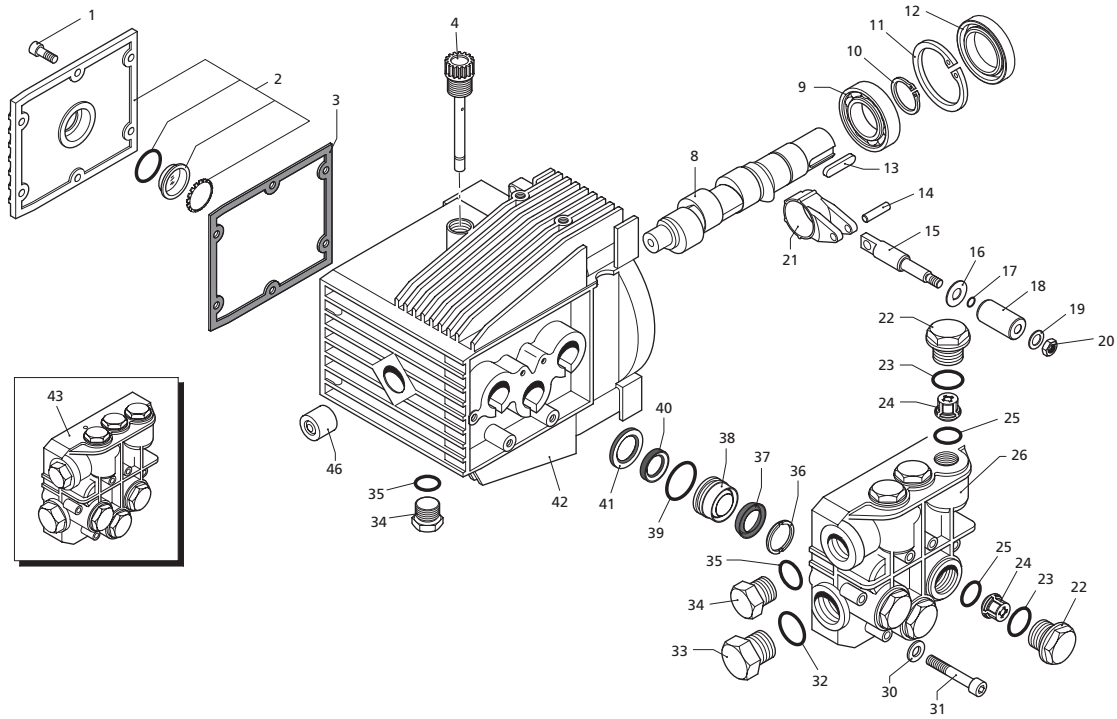

Pos	Code	Description	Qty.	Legend
-----	------	-------------	------	--------

1	1260278	Blue rear casing	1
2	1261551	Screw 3.9x13	8
3	180030	Screw M 8x20	4
4	1260710	Black handle	1
5	1261760	Fan cowling	1
7	1264628	Blue front casing	1
8	1260470	Screw M 8x10	4
9	1260830	Foot complete with caps	2
11	1260780	Screw M5x25	4
12	1262790	Detergent hose	1
13	1341030	Suction strainer	1
14	1269115	Detergent hose assembly	1

KB 2G15 - Frame

Repair Kits

Pos	Code	Description	Qty.	Pos	Code	Description	Qty.	Legend
1	1260760	Screw M5x20	6	43	1269251	Pump head assembly	1	KB 2G15 - Pump
2	1269101	Rear cover	1	46	1260050	Roller bearing	1	
3	1260040	Gasket	1					
4	1260480	Oil cap	1					
8	1260190	Crankshaft	1					
9	180400	Bearing	1					
10	1260770	Circlip Øe25	1					
11	1260790	Circlip Øi52	1					
12	1260750	Seal ring	1					
13	1380520	Key	1					
14	1260080	Piston pin	3					
15	1260070	Guiding piston	3					
16	1260091	Spacer disc	3					
17	480480	O-Ring Ø4.48x1.78	3					
18	1260121	Piston	3					
19	1260100	Piston washer	3					
20	1260110	Stainless steel nut	3					
21	1260060	Aluminum con rod	3					
22	1260162	Valve plug	6					
23	960160	O-Ring Ø17.86x2.62	6					
24	1269050	Complete valve	6					
25	880830	O-Ring Ø15.54x2.62	6					
26	1320031	Pump head	1					
30	1381550	Washer	6					
31	680570	Screw M6x60	6					
32	180101	O-Ring Ø17.5x2	1					
33	820361	Plug 1/2" G Brass	1					
34	1980740	Plug 3/8" G Brass	2					
35	740290	O-Ring Ø14x1.78	2					
36	1520120	Gasket support ring	3					
37	1271650	Gasket	3					
38	1260151	Piston guide	3					
39	1260420	O-Ring Ø26.70x1.78	3					
40	1260440	C1 gasket	3					
41	1260460	Seal ring	3					
42	1260010	Pump housing	1					