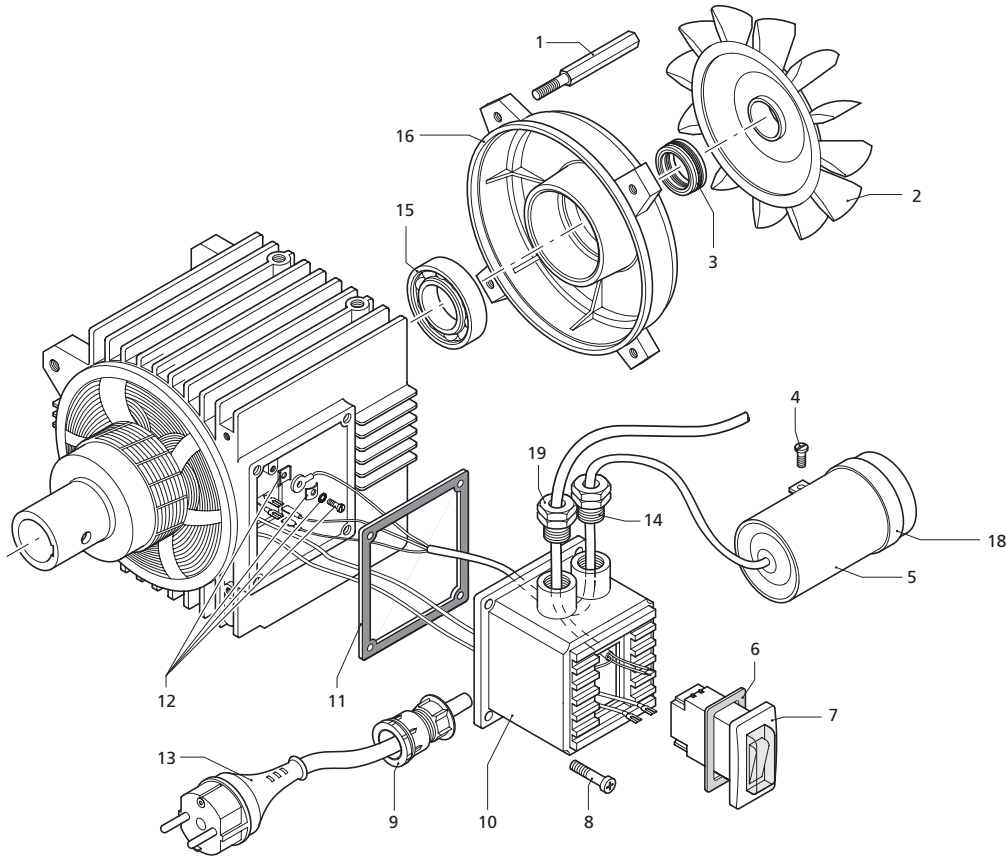

Pos	Code	Description	Qty.	Legend
-----	------	-------------	------	--------

1	1260278	Blue rear casing	1
2	1261551	Screw 3.9x13	8
3	180030	Screw M 8x20	4
4	1260710	Black handle	1
5	1261760	Fan cowling	1
7	1264628	Blue front casing	1
8	1260470	Screw M 8x10	4
9	1260830	Foot complete with caps	2
11	1260780	Screw M5x25	4
12	1262790	Detergent hose	1
13	1341030	Suction strainer	1
14	1269115	Detergent hose assembly	1

KB 2G15 - Frame

Repair Kits

Pos	Code	Description	Qty.	Pos	Code	Description	Qty.	Legend
1	1260760	Screw M5x20	6	43	1269251	Pump head assembly	1	KB 2G15 - Pump
2	1269101	Rear cover	1	46	1260050	Roller bearing	1	
3	1260040	Gasket	1					
4	1260480	Oil cap	1					
8	1260190	Crankshaft	1					
9	180400	Bearing	1					
10	1260770	Circlip Øe25	1					
11	1260790	Circlip Øi52	1					
12	1260750	Seal ring	1					
13	1380520	Key	1					
14	1260080	Piston pin	3					
15	1260070	Guiding piston	3					
16	1260091	Spacer disc	3					
17	480480	O-Ring Ø4.48x1.78	3					
18	1260121	Piston	3					
19	1260100	Piston washer	3					
20	1260110	Stainless steel nut	3					
21	1260060	Aluminum con rod	3					
22	1260162	Valve plug	6					
23	960160	O-Ring Ø17.86x2.62	6					
24	1269050	Complete valve	6					
25	880830	O-Ring Ø15.54x2.62	6					
26	1320031	Pump head	1					
30	1381550	Washer	6					
31	680570	Screw M6x60	6					
32	180101	O-Ring Ø17.5x2	1					
33	820361	Plug 1/2" G Brass	1					
34	1980740	Plug 3/8" G Brass	2					
35	740290	O-Ring Ø14x1.78	2					
36	1520120	Gasket support ring	3					
37	1271650	Gasket	3					
38	1260151	Piston guide	3					
39	1260420	O-Ring Ø26.70x1.78	3					
40	1260440	C1 gasket	3					
41	1260460	Seal ring	3					
42	1260010	Pump housing	1					