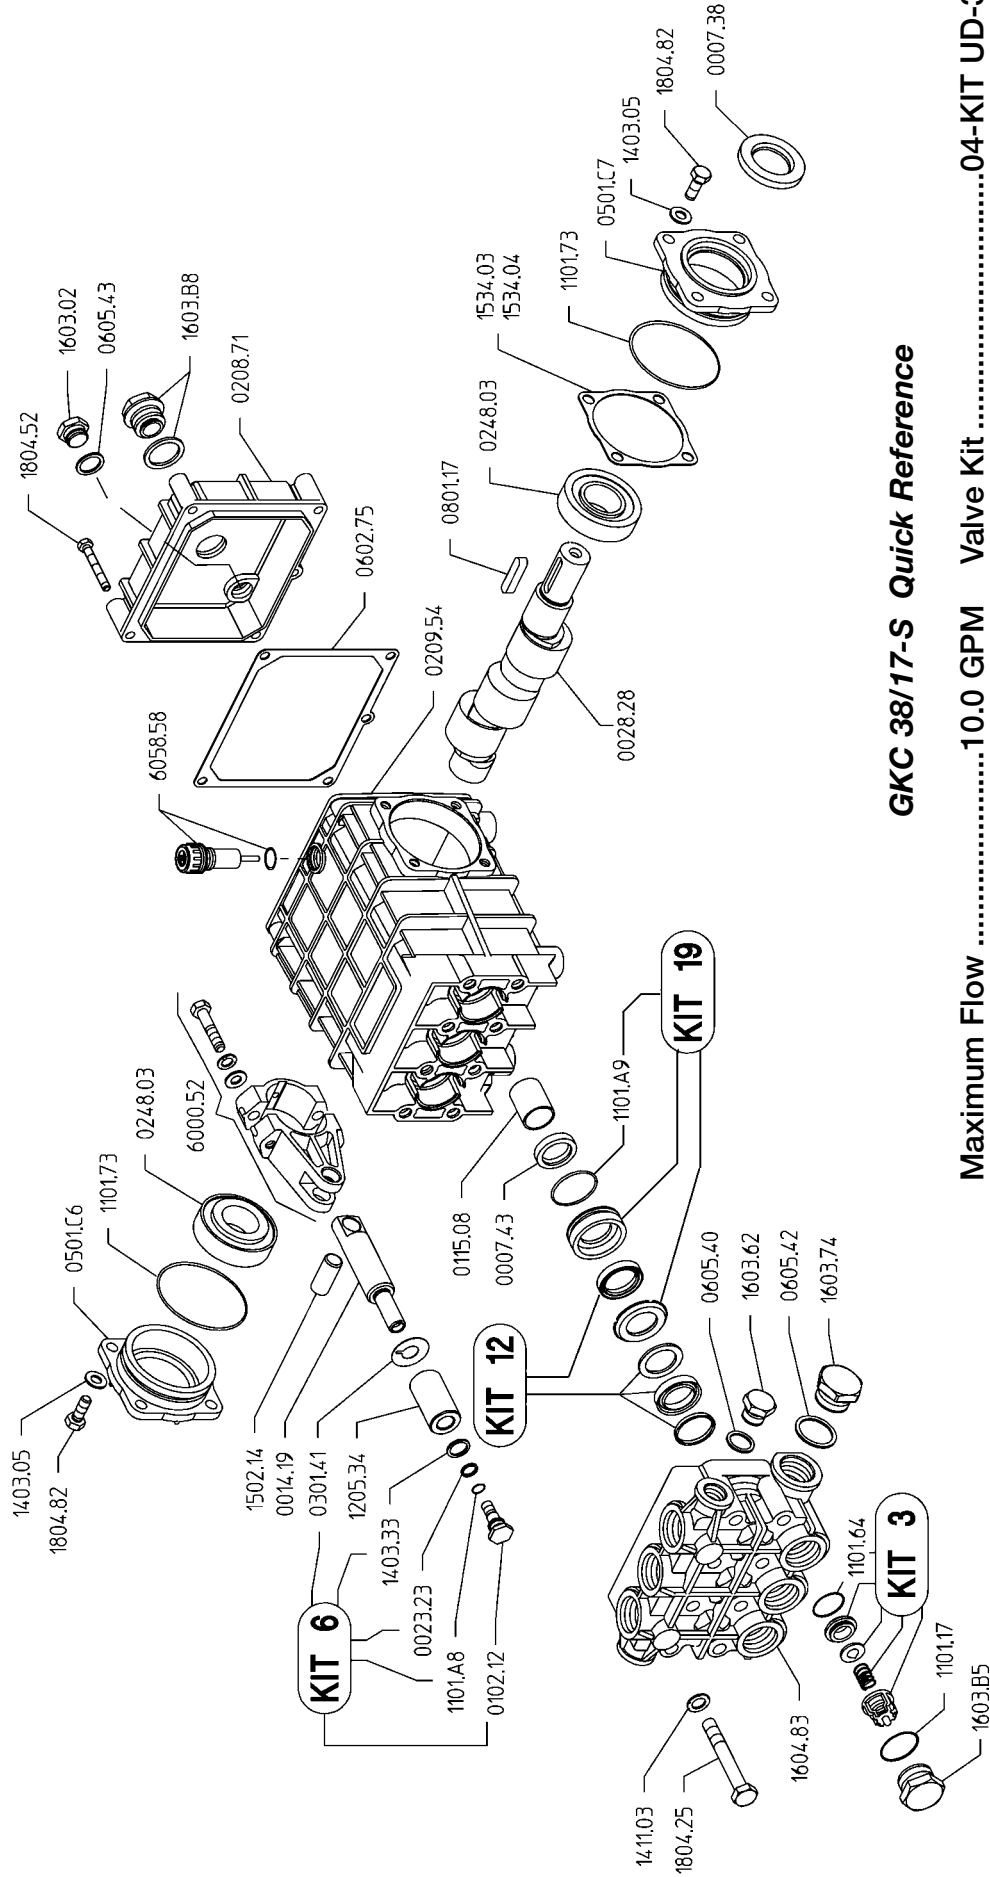

GKC 38/17-S

GKC 38/17-S Quick Reference

Maximum Flow	10.0 GPM	Valve Kit	04-KIT UD-3
Maximum Pressure	2500 PSI	Seal Kit	04-KIT UD-12
Rated Pump Speed	1450 RPM	Brass Kit	04-KIT UD-19
Oil Capacity	40 oz. UDOR LUBE	Plunger Bolt Kit	04-KIT UD-6
	or SAE 30W	Plunger Part #	04-1205.34
	Non-Detergent Oil	Plunger Diameter28 MM