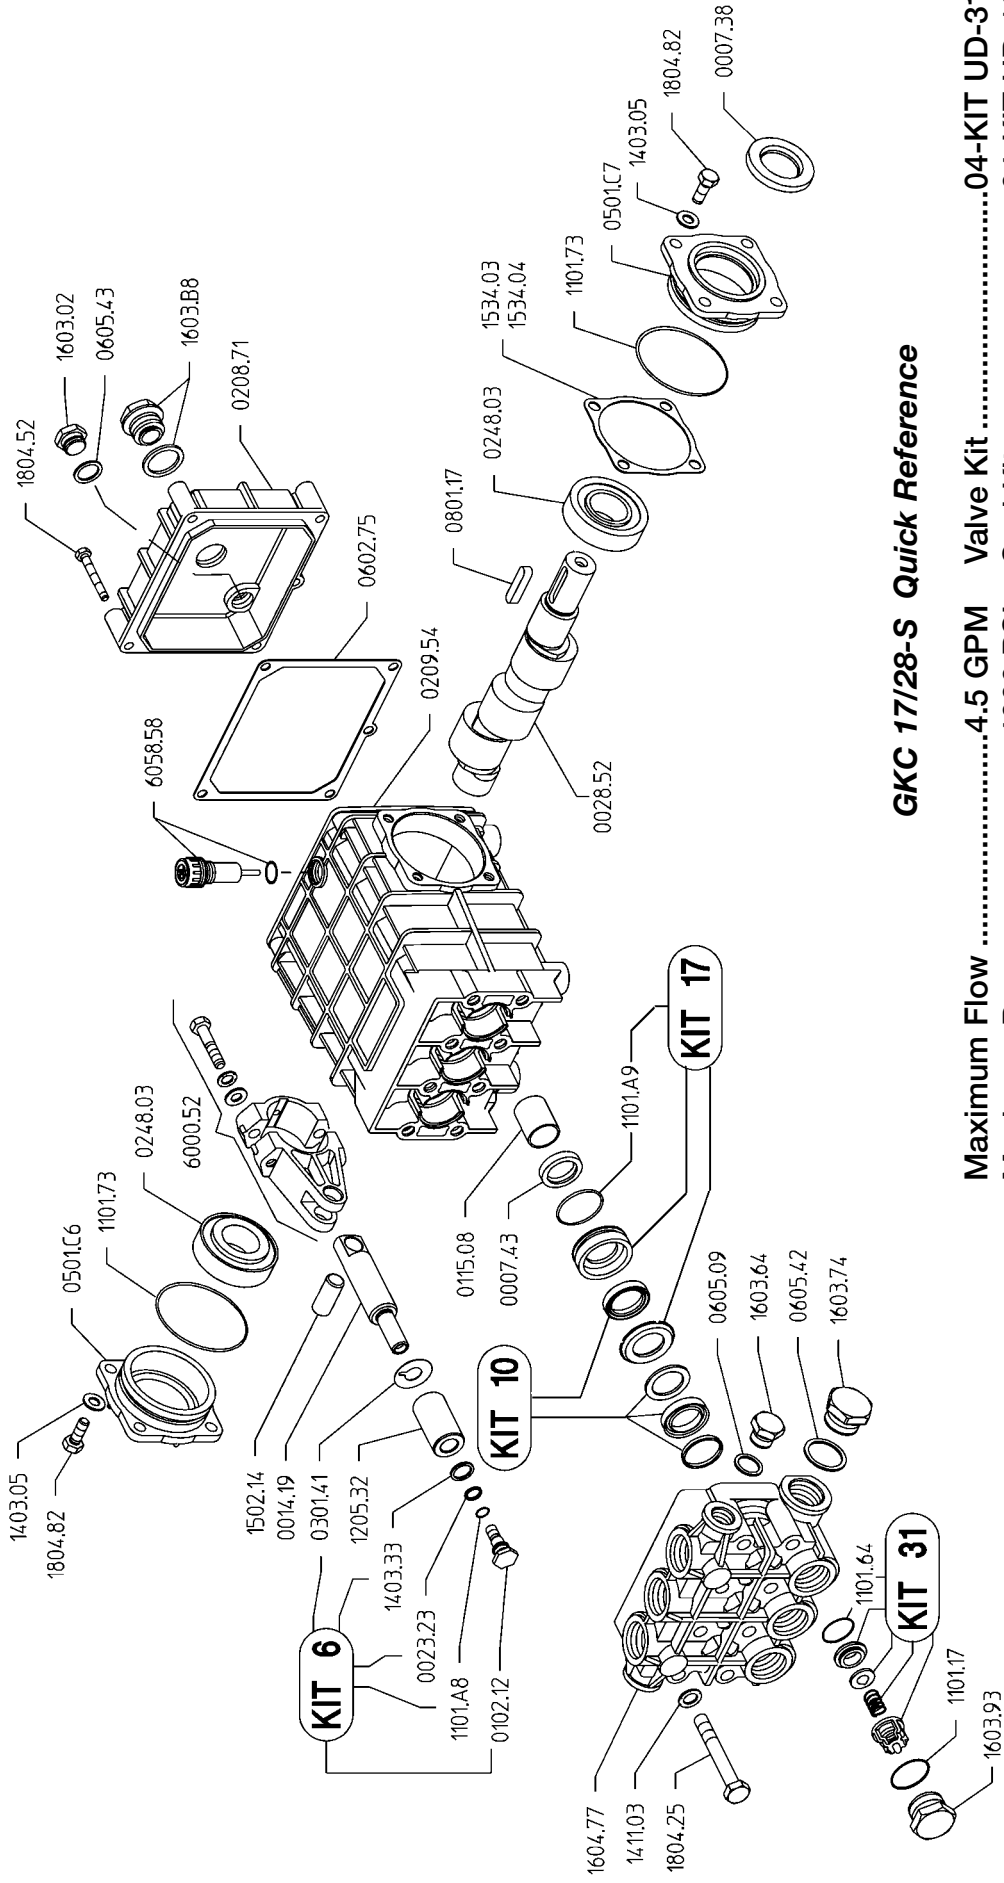

GKC 17/28-S

Revised 3-1-2003

GKC 17/28-S Quick Reference

Maximum Flow	4.5 GPM	Valve Kit	04-KIT UD-31
Maximum Pressure	4000 PSI	Seal Kit	04-KIT UD-10
Rated Pump Speed	1450 RPM	Brass Kit	04-KIT UD-17
Oil Capacity	40 oz. UDOR LUBE	Plunger Bolt Kit	04-KIT UD-6
	or SAE 30W	Plunger Part #	04-1205.32
	Non-Detergent Oil	Plunger Diameter22 MM