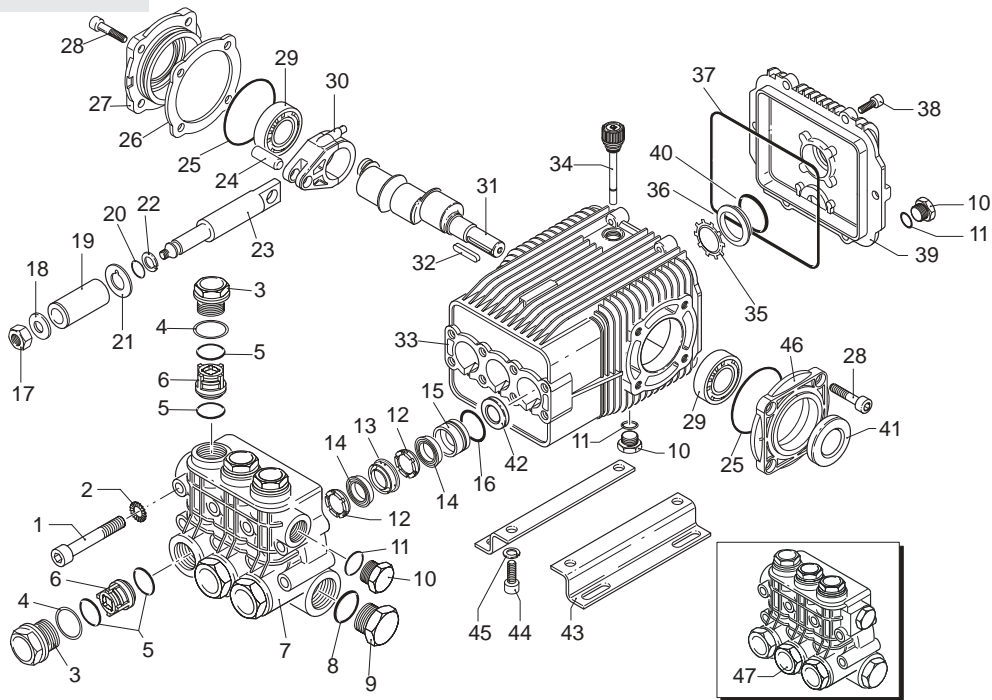

XWT 550 RPM

Pos.	Code	Description	Qty.
1	1940260	Bolt (442 in/lbs)	8
2	650530	Washer	8
3	1940140	Valve cap (602 in/lbs)	6
4	1941970	Valve cap 1/4" threaded	1
5	1940150	Back-up ring	6
6	1140450	O-Ring	12
7	1949050	Complete valve	6
8	1941550	Pump head	1
9	550350	O-Ring	1
10	1140300	Plug 3/4G	1
11	1980740	Plug 3/8G	3
12	740290	O-Ring	3
13	1941570	Head ring	6
14	1140280	Front plunger guide	3
15	820630	High & Low pressure packing	6
16	1941560	Rear plunger guide	3
17	1140490	O-Ring	3
18	1940570	Nut (106 in/lbs)	3
19	1940580	Washer	3
20	1140190	Piston	3
21	880840	O-Ring	3
22	1140160	Slinger	3
23	1940120	Ring	3
24	1940070	Piston rod	3
25	1940060	Connecting rod pin	3
26	1941380	O-Ring	2
27	1941390	0.05 mm shim	1-3
28	1941400	0.10 mm shim	1-3
29	1941410	0.19 mm shim	1-3
30	1941420	0.25 mm shim	1-3
31	1949011	Side cover	1
32	850370	Bolt (217 in/lbs)	8
33	1140410	Bearing	2
34	1940050	Con-rod (89 in/lbs)	3
35	1940160	Crank shaft	1
36	650250	Key	1
37	1941330	Crankcase	1
38	1140370	Oil cap	1
39	1260430	Snap ring	1
40	1260250	Oil sight glass	1
41	1940410	O-Ring	1
42	1200430	Bolt (89 in/lbs)	6
43	1949010	Rear cover	1

Pos.	Code	Description	Qty.
40	1140450	O-Ring	1
41	820680	Oil seal	1
42	1940560	Oil seal	3
43	1940370	Mounting rail	2
43b	2748	1-1/4" Rail Kit	1
44	1940380	Bolt	4
45	200231	Washer	4
46	1941240	Drive side cover	1
47	1949205	Complete pump head	1

Legend

Ø28

XWT21.18 550 RPM

Repair Kits

Water Seals	Valves	Pistons	Oil Seals
Kit 1853	Kit 2780	Kit 1849	Kit 2781
Pos. Qty.	Pos. Qty.	Pos. Qty.	Pos. Qty.
12 6	5 6	19 3	25 2
14 6	6 6		37 1
16 3			41 1
			42 3

Piston Guides

Kit 2507

Pos. Qty.

13	3
15	3

Special Parts

Code	Description	Qty.
2036	Viton water seals Ø28	1