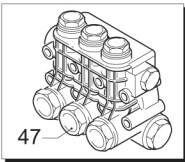

XWT 550 RPM

Pos.	Code	Description	Qty.
1	1940260	Bolt (442 in/lbs)	8
2	650530	Washer	8
3	1940140	Valve cap (602 in/lbs)	6
4	1941970	Valve cap 1/4" threaded	1
5	1940150	Back-up ring	6
6	1140450	O-Ring	12
7	1949050	Complete valve	6
8	1941550	Pump head	1
9	550350	O-Ring	1
10	1140300	Plug 3/4G	1
11	1980740	Plug 3/8G	3
12	740290	O-Ring	3
13	1941570	Head ring	6
14	1140280	Front plunger guide	3
15	820630	High & Low pressure packing	6
16	1941560	Rear plunger guide	3
17	1140490	O-Ring	3
18	1940570	Nut (106 in/lbs)	3
19	1940580	Washer	3
20	1140190	Piston	3
21	880840	O-Ring	3
22	1140160	Slinger	3
23	1940120	Ring	3
24	1940070	Piston rod	3
25	1940060	Connecting rod pin	3
26	1941380	O-Ring	2
27	1941390	0.05 mm shim	1-3
28	1941400	0.10 mm shim	1-3
29	1941410	0.19 mm shim	1-3
30	1941420	0.25 mm shim	1-3
31	1949011	Side cover	1
32	850370	Bolt (217 in/lbs)	8
33	1140410	Bearing	2
34	1940050	Con-rod (89 in/lbs)	3
35	1940160	Crank shaft	1
36	650250	Key	1
37	1941330	Crankcase	1
38	1140370	Oil cap	1
39	1260430	Snap ring	1
40	1260250	Oil sight glass	1
41	1940410	O-Ring	1
42	1200430	Bolt (89 in/lbs)	6
43	1949010	Rear cover	1

Pos.	Code	Description	Qty.
40	1140450	O-Ring	1
41	820680	Oil seal	1
42	1940560	Oil seal	3
43	1940370	Mounting rail	2
43b	2748	1-1/4" Rail Kit	1
44	1940380	Bolt	4
45	200231	Washer	4
46	1941240	Drive side cover	1
47	1949205	Complete pump head	1

Legend

Ø28

XWT21.18 550 RPM

Repair Kits

Water Seals Kit 1853	Valves Kit 2780	Pistons Kit 1849	Oil Seals Kit 2781
Pos. Qty.	Pos. Qty.	Pos. Qty.	Pos. Qty.
12 6	5 6	19 3	25 2
14 6	6 6		37 1
16 3			41 1
			42 3