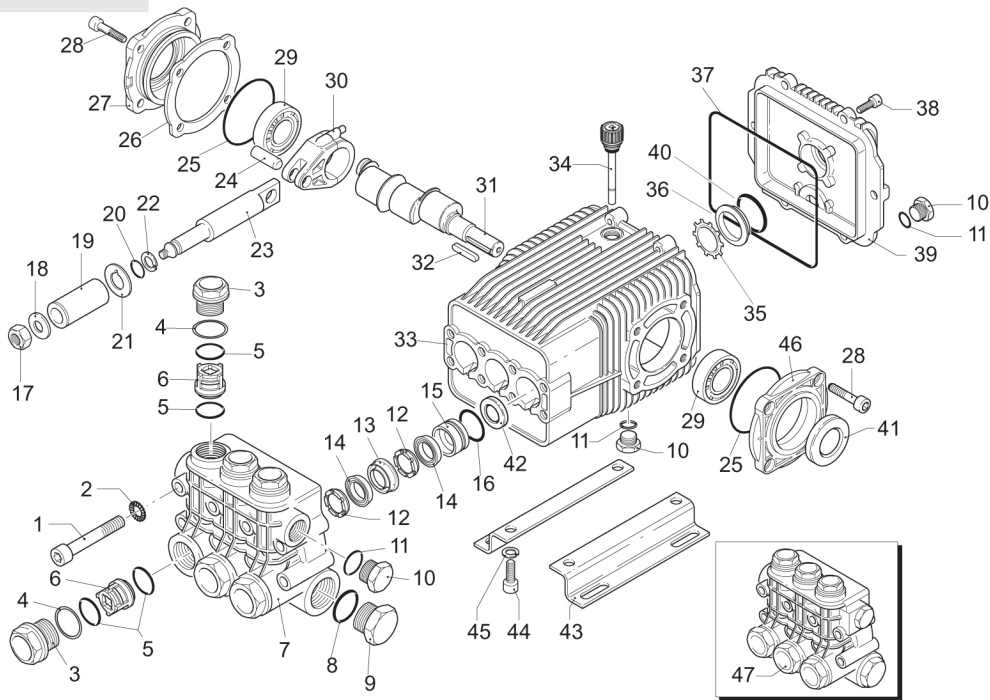

XWT 550 RPM

Pos.	Code	Description	Qty.
1	1940260	Bolt (442 in/lbs)	8
2	650530	Washer	8
3	1940140	Valve cap (602 in/lbs)	6
4	1941970	Valve cap 1/4" threaded	1
5	1940150	Back-up ring	6
6	1140450	O-Ring	12
7	1949050	Complete valve	6
8	1941550	Pump head	1
9	550350	O-Ring	1
10	1140300	Plug 3/4G	1
11	1980740	Plug 3/8G	3
12	740290	O-Ring	3
13	1941570	Head ring	6
14	1140280	Front plunger guide	3
15	820630	High & Low pressure packing	6
16	1941560	Rear plunger guide	3
17	1140490	O-Ring	3
18	1940570	Nut (106 in/lbs)	3
19	1940580	Washer	3
20	1140190	Piston	3
21	880840	O-Ring	3
22	1140160	Slinger	3
23	1940120	Ring	3
24	1940070	Piston rod	3
25	1940060	Connecting rod pin	3
26	1941380	O-Ring	2
27	1941390	0.05 mm shim	1-3
28	1941400	0.10 mm shim	1-3
29	1941410	0.19 mm shim	1-3
30	1941420	0.25 mm shim	1-3
31	1949011	Side cover	1
32	850370	Bolt (217 in/lbs)	8
33	1140410	Bearing	2
34	1940050	Con-rod (89 in/lbs)	3
35	1940160	Crank shaft	1
36	650250	Key	1
37	1941330	Crankcase	1
38	1140370	Oil cap	1
39	1260430	Snap ring	1
40	1260250	Oil sight glass	1
41	1940410	O-Ring	1
42	1200430	Bolt (89 in/lbs)	6
43	1949010	Rear cover	1

Pos.	Code	Description	Qty.
40	1140450	O-Ring	1
41	820680	Oil seal	1
42	1940560	Oil seal	3
43	1940370	Mounting rail	2
43b	2748	1-1/4" Rail Kit	1
44	1940380	Bolt	4
45	200231	Washer	4
46	1941240	Drive side cover	1
47	1949205	Complete pump head	1

Legend

Ø28

XWT21.18 550 RPM

Repair Kits

Water Seals Kit 1853	Valves Kit 2780	Pistons Kit 1849	Oil Seals Kit 2781
Pos. Qty.	Pos. Qty.	Pos. Qty.	Pos. Qty.
12 6	5 6	19 3	25 2
14 6	6 6		37 1
16 3			41 1
			42 3

Piston Guides

Kit 2507

Pos. Qty.

13	3
15	3

Special Parts

Code	Description	Qty.
2036	Viton water seals Ø28	1