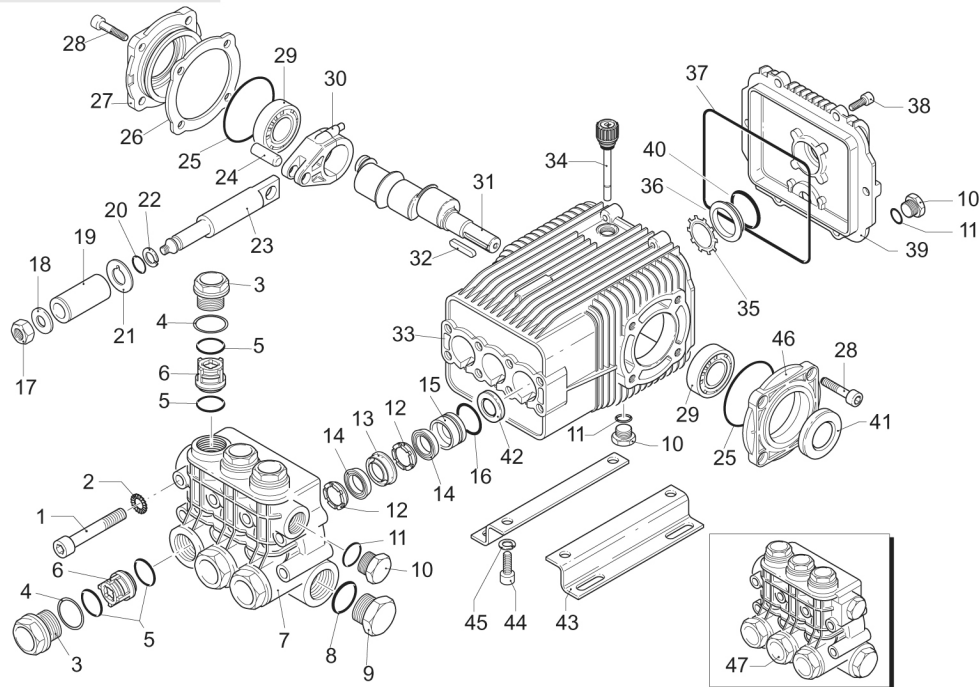

XWLA 1750 RPM

Pos.	Code	Description	Qty.
1	1940260	Head bolt (442 in/lbs)	8
2	650530	Washer	8
3	1940140	Valve cap (602 in/lbs)	62
4	1941970	Valve cap 1/4" threaded	1
4	1940150	Back-up ring	6
5	1140450	O-Ring	12
6	1949050	Complete valve	6
7	1941550	Pump head	1
8	550350	O-Ring	1
9	1140300	Plug 3/4G	1
10	1980740	Plug 3/8G	3
11	740290	O-Ring	3
12	1941570	Head ring	6
13	1140280	Front plunger guide	3
14	820630	High & low pressure packing	6
15	1941560	Rear plunger guide	3
16	1140490	O-Ring	3
17	1940570	Nut (106 in/lbs)	3
18	1940580	Washer	3
19	1140190	Piston	3
20	880840	O-Ring	3
21	1140160	Slinger	3
22	1940120	Ring	3
23	1940070	Piston rod	3
24	1940060	Connecting rod pin	3
25	1941380	O-Ring	2
26	1941390	0.05 mm shim	1-3
26	1941400	0.10 mm shim	1-3
26	1941410	0.19 mm shim	1-3
26	1941420	0.25 mm shim	1-3
27	1949011	Side cover	1
28	850370	Bolt (217 in/lbs)	8
29	1140410	Bearing	2
30	1940050	Con-rod (89 in/lbs)	3
31	1940160	Crank shaft	1
32	650250	Key	1
33	1941330	Crankcase	1
34	1140370	Oil cap	1
35	1260430	Snap ring	1
36	1260250	Oil sight glass	1
37	1940410	O-Ring	1
38	1200430	Bolt (89 in/lbs)	6
39	1949010	Rear cover	1

Pos.	Code	Description	Qty.
40	1140450	O-Ring	1
41	820680	Oil seal	1
42	1940560	Oil seal	3
43	1940370	Mounting rail	2
43b	2748	1-1/4" Rail Kit	1
44	1940380	Bolt	4
45	200231	Washer	4
46	1941240	Drive side cover	1
47	1949205	Complete pump head	1

Legend

Ø28
XWLA13G15

Repair Kits

Water Seals Kit 1853	Valves Kit 2780	Pistons Kit 1849	Oil Seals Kit 2781
Pos. Qty.	Pos. Qty.	Pos. Qty.	Pos. Qty.
12 6	5 6	19 3	25 2
14 6	6 6		37 1
16 3			41 1
			42 3

Piston Guides
Kit 2507

Pos.	Qty.
13	3
15	3

Special Parts

Code	Description	Qty.
2036	Viton water seals Ø28	1