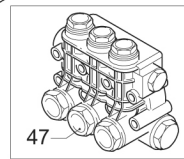

XWLA 1750 RPM

Pos.	Code	Description	Qty.
1	1940260	Head bolt (442 in/lbs)	8
2	650530	Washer	8
3	1940140	Valve cap (602 in/lbs)	62
4	1941970	Valve cap 1/4" threaded	1
4	1940150	Back-up ring	6
5	1140450	O-Ring	12
6	1949050	Complete valve	6
7	1941550	Pump head	1
8	550350	O-Ring	1
9	1140300	Plug 3/4G	1
10	1980740	Plug 3/8G	3
11	740290	O-Ring	3
12	1941570	Head ring	6
13	1140280	Front plunger guide	3
14	820630	High & low pressure packing	6
15	1941560	Rear plunger guide	3
16	1140490	O-Ring	3
17	1940570	Nut (106 in/lbs)	3
18	1940580	Washer	3
19	1140190	Piston	3
20	880840	O-Ring	3
21	1140160	Slinger	3
22	1940120	Ring	3
23	1940070	Piston rod	3
24	1940060	Connecting rod pin	3
25	1941380	O-Ring	2
26	1941390	0.05 mm shim	1-3
26	1941400	0.10 mm shim	1-3
26	1941410	0.19 mm shim	1-3
26	1941420	0.25 mm shim	1-3
27	1949011	Side cover	1
28	850370	Bolt (217 in/lbs)	8
29	1140410	Bearing	2
30	1940050	Con-rod (89 in/lbs)	3
31	1940160	Crank shaft	1
32	650250	Key	1
33	1941330	Crankcase	1
34	1140370	Oil cap	1
35	1260430	Snap ring	1
36	1260250	Oil sight glass	1
37	1940410	O-Ring	1
38	1200430	Bolt (89 in/lbs)	6
39	1949010	Rear cover	1

Pos.	Code	Description	Qty.
40	1140450	O-Ring	1
41	820680	Oil seal	1
42	1940560	Oil seal	3
43	1940370	Mounting rail	2
43b	2748	1-1/4" Rail Kit	1
44	1940380	Bolt	4
45	200231	Washer	4
46	1941240	Drive side cover	1
47	1949205	Complete pump head	1