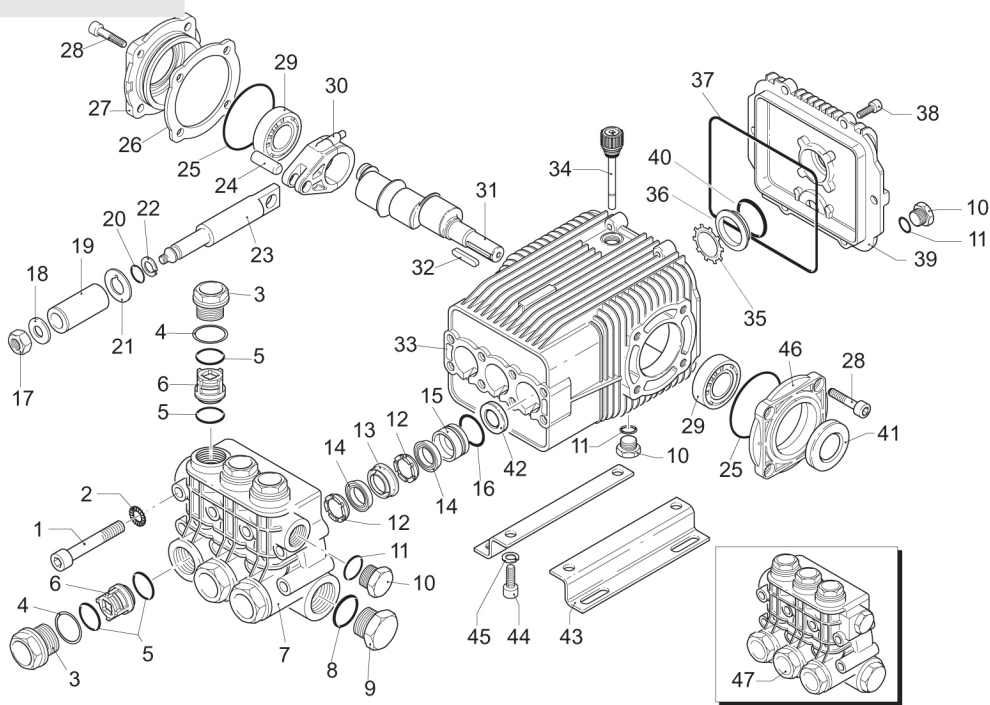

XWL 1450 RPM

Pos.	Code	Description	Qty.
1	1940260	Head bolt (442 in/lbs)	8
2	650530	Washer	8
3	1940140	Valve cap (602 in/lbs)	6
4	1941970	Valve cap 1/4" threaded	1
5	1940150	Back-up ring	6
6	1140450	O-Ring	12
7	1949050	Complete valve	6
8	1941550	Pump head	1
9	550350	O-Ring	1
10	1140300	Plug 3/4G	1
11	1980740	Plug 3/8G	3
12	740290	O-Ring	3
13	1941570	Head ring	6
14	1140280	Front plunger guide	3
15	820630	High & Low pressure packing	6
16	1941560	Rear plunger guide	3
17	1140490	O-Ring	3
18	1940570	Nut (106 in/lbs)	3
19	1940580	Washer	3
20	1140190	Piston	3
21	880840	O-Ring	3
22	1140160	Slinger	3
23	1940120	Ring	3
24	1940070	Piston rod	3
25	1940060	Connecting rod pin	3
26	1941380	O-Ring	2
27	1941390	0.05 mm shim	1-3
28	1941400	0.10 mm shim	1-3
29	1941410	0.19 mm shim	1-3
30	1941420	0.25 mm shim	1-3
31	1949011	Side cover	1
32	850370	Bolt (217 in/lbs)	8
33	1140410	Bearing	2
34	1940050	Con-rod (89 in/lbs)	3
35	1940170	Crank shaft	1
36	650250	Key	1
37	1941330	Crankcase	1
38	1140370	Oil cap	1
39	1260430	Snap ring	1
40	1260250	Oil sight glass	1
41	1940410	O-Ring	1
42	1200430	Bolt (89 in/lbs)	6
43	1949010	Rear cover	1

Pos.	Code	Description	Qty.
40	1140450	O-Ring	1
41	820680	Oil seal	1
42	1940560	Oil seal	3
43	1940370	Mounting rail	2
43b	2748	1-1/4" Rail Kit	1
44	1940380	Bolt	4
45	200231	Washer	4
46	1941240	Drive side cover	1
47	1949205	Complete pump head	1

Legend

Ø28

- XWL42.05
- XWL42.07
- XWL42.10
- XWL42.15

Repair Kits

Water Seals Kit 1853		Valves Kit 2780		Pistons Kit 1849		Oil Seals Kit 2781	
Pos.	Qty.	Pos.	Qty.	Pos.	Qty.	Pos.	Qty.
12	6	5	6	19	3	25	2
14	6	6	6			37	1
16	3					41	1
						42	3

Piston Guides

Kit 2507

Pos. Qty.

13	3
15	3

Special Parts

Code	Description	Qty.
2036	Viton water seals Ø28	1