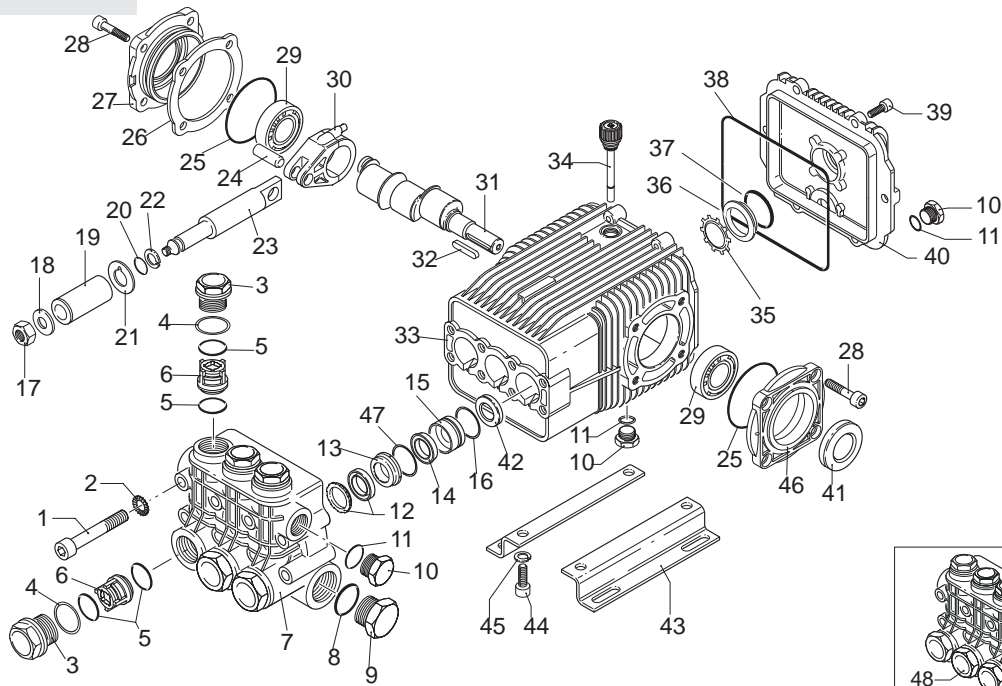

XWA 1750 RPM

Pos.	Code	Description	Qty.
1	1940260	Head bolt (442 in/lbs)	6
2	650530	Washer	6
3	1940140	Valve cap (602 in/lbs)	6
3	1941970	Valve cap 1/4" threaded	1
4	1940150	Ring	6
5	1140450	O-Ring	12
6	1949050	Complete valve	6
7	1940021	Pump head Ø20	1
7	1941210	Pump head Ø22	1
8	550350	O-Ring	1
9	1140300	Plug 3/4G	1
10	1980740	Plug 3/8G	3
11	740290	O-Ring	3
12	1940440	High pressure packing w/ring Ø20	3
13	1940270	High pressure packing w/ring Ø22	3
14	1940430	Front piston guide Ø20	3
15	1940200	Front piston guide Ø22	3
16	1940470	Low pressure seal Ø20	3
16	1940480	Low pressure seal Ø22	3
17	1940450	Rear piston guide Ø20	3
17	1940460	Rear piston guide Ø22	3
18	820490	O-Ring	3
19	1940570	Nut (106 in/lbs)	3
20	1940580	Washer	3
21	1420430	Piston Ø20	3
21	1420120	Piston Ø22	3
22	880840	O-Ring	3
23	960460	Slinger	3
24	1940120	Back-up ring	3
25	1940070	Guiding piston	3
26	1940060	Piston pin	3
27	1941380	O-Ring	2
28	1941390	0,05 mm shim	1-3
28	1941400	0,10 mm shim	1-3
28	1941410	0,19 mm shim	1-3
28	1941420	0,25 mm shim	1-3
29	1949011	Complete side cover	1
30	850370	Bolt (217 in/lbs)	8
30	1140410	Bearing	2
30	1940050	Con-rod (89 in/lbs)	3

Pos.	Code	Description	Qty.
31	1940530	Crankshaft	1
31	1940190	Crankshaft	1
31	1940170	Crankshaft	1
31	1940160	Crankshaft	1
32	650250	Key	1
33	1941330	Pump housing	1
34	1140370	Oil cap	1
35	1260430	Snap ring	1
36	1260250	Oil sight glass	1
37	1140450	O-Ring	1
38	1940410	O-Ring	1
39	1200430	Bolt (89 in/lbs)	6
40	1949010	Complete cover	1
41	820680	Oil seal	1
42	1940560	Oil seal	3
43	1940370	Mounting rail	1
43b	2748	1-1/4" Rail Kit	2
44	1940380	Bolt	4
45	200231	Washer	4
46	1941240	Open bearing sup	1
47	1941220	Split O-Ring	3
48	1949200	Complete pump head Ø20	1
48	1949201	Complete pump head Ø22	1

Piston Guides	
Kit 2784 Ø20	
Kit 2785 Ø22	
Pos.	Qty.
13	3
15	3

Special Parts		
Code	Description	Qty.
2778	Viton water seals Ø20	1
2779	Viton water seals Ø22	1
980069	Packing extractor	1