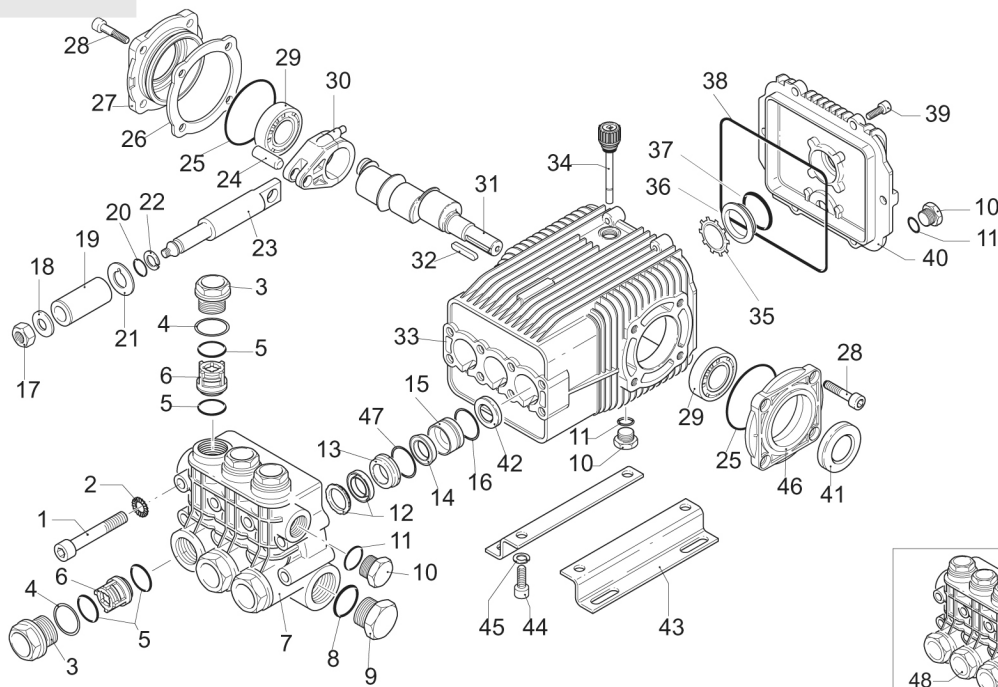

XWA 1750 RPM

Pos.	Code	Description	Qty.
1	1940260	Head bolt (442 in/lbs)	6
2	650530	Washer	6
3	1940140	Valve cap (602 in/lbs)	6
3	1941970	Valve cap 1/4" threaded	1
4	1940150	Ring	6
5	1140450	O-Ring	12
6	1949050	Complete valve	6
7	1940021	Pump head Ø20	1
7	1941210	Pump head Ø22	1
8	550350	O-Ring	1
9	1140300	Plug 3/4G	1
10	1980740	Plug 3/8G	3
11	740290	O-Ring	3
12	1940440	High pressure packing w/ring Ø20	3
12	1940270	High pressure packing w/ring Ø22	3
13	1940430	Front piston guide Ø20	3
13	1940200	Front piston guide Ø22	3
14	1940470	Low pressure seal Ø20	3
14	1940480	Low pressure seal Ø22	3
15	1940450	Rear piston guide Ø20	3
15	1940460	Rear piston guide Ø22	3
16	820490	O-Ring	3
17	1940570	Nut (106 in/lbs)	3
18	1940580	Washer	3
19	1420430	Piston Ø20	3
19	1420120	Piston Ø22	3
20	880840	O-Ring	3
21	960460	Slinger	3
22	1940120	Back-up ring	3
23	1940070	Guiding piston	3
24	1940060	Piston pin	3
25	1941380	O-Ring	2
26	1941390	0,05 mm shim	1-3
26	1941400	0,10 mm shim	1-3
26	1941410	0,19 mm shim	1-3
26	1941420	0,25 mm shim	1-3
27	1949011	Complete side cover	1
28	850370	Bolt (217 in/lbs)	8
29	1140410	Bearing	2
30	1940050	Con-rod (89 in/lbs)	3

Pos.	Code	Description	Qty.
31	1940530	Crankshaft	1
31	1940190	Crankshaft	1
31	1940170	Crankshaft	1
31	1940160	Crankshaft	1
32	650250	Key	1
33	1941330	Pump housing	1
34	1140370	Oil cap	1
35	1260430	Snap ring	1
36	1260250	Oil sight glass	1
37	1140450	O-Ring	1
38	1940410	O-Ring	1
39	1200430	Bolt (89 in/lbs)	6
40	1949010	Complete cover	1
41	820680	Oil seal	1
42	1940560	Oil seal	3
43	1940370	Mounting rail	2
43b	2748	1-1/4" Rail Kit	1
44	1940380	Bolt	4
45	200231	Washer	4
46	1941240	Open bearing sup	1
47	1941220	Split O-Ring	3
48	1949200	Complete pump head Ø20	1
48	1949201	Complete pump head Ø22	1

Code	Description	Qty.
2778	Viton water seals Ø20	1
2779	Viton water seals Ø22	1
980069	Packing extractor	1