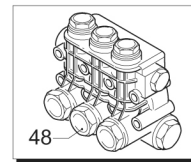

XWA 1750 RPM

Pos.	Code	Description	Qty.
1	1940260	Head bolt (442 in/lbs)	6
2	650530	Washer	6
3	1940140	Valve cap (602 in/lbs)	6
3	1941970	Valve cap 1/4" threaded	1
4	1940150	Ring	6
5	1140450	O-Ring	12
6	1949050	Complete valve	6
7	1940021	Pump head Ø20	1
7	1941210	Pump head Ø22	1
8	550350	O-Ring	1
9	1140300	Plug 3/4G	1
10	1980740	Plug 3/8G	3
11	740290	O-Ring	3
12	1940440	High pressure packing w/ring Ø20	3
12	1940270	High pressure packing w/ring Ø22	3
13	1940430	Front piston guide Ø20	3
13	1940200	Front piston guide Ø22	3
14	1940470	Low pressure seal Ø20	3
14	1940480	Low pressure seal Ø22	3
15	1940450	Rear piston guide Ø20	3
15	1940460	Rear piston guide Ø22	3
16	820490	O-Ring	3
17	1940570	Nut (106 in/lbs)	3
18	1940580	Washer	3
19	1420430	Piston Ø20	3
19	1420120	Piston Ø22	3
20	880840	O-Ring	3
21	960460	Slinger	3
22	1940120	Back-up ring	3
23	1940070	Guiding piston	3
24	1940060	Piston pin	3
25	1941380	O-Ring	2
26	1941390	0,05 mm shim	1-3
26	1941400	0,10 mm shim	1-3
26	1941410	0,19 mm shim	1-3
26	1941420	0,25 mm shim	1-3
27	1949011	Complete side cover	1
28	850370	Bolt (217 in/lbs)	8
29	1140410	Bearing	2
30	1940050	Con-rod (89 in/lbs)	3

Pos.	Code	Description	Qty.
31	1940530	Crankshaft	1
31	1940190	Crankshaft	1
31	1940170	Crankshaft	1
31	1940160	Crankshaft	1
32	650250	Key	1
33	1941330	Pump housing	1
34	1140370	Oil cap	1
35	1260430	Snap ring	1
36	1260250	Oil sight glass	1
37	1140450	O-Ring	1
38	1940410	O-Ring	1
39	1200430	Bolt (89 in/lbs)	6
40	1949010	Complete cover	1
41	820680	Oil seal	1
42	1940560	Oil seal	3
43	1940370	Mounting rail	2
43b	2748	1-1/4" Rail Kit	1
44	1940380	Bolt	4
45	200231	Washer	4
46	1941240	Open bearing sup	1
47	1941220	Split O-Ring	3
48	1949200	Complete pump head Ø20	1
48	1949201	Complete pump head Ø22	1