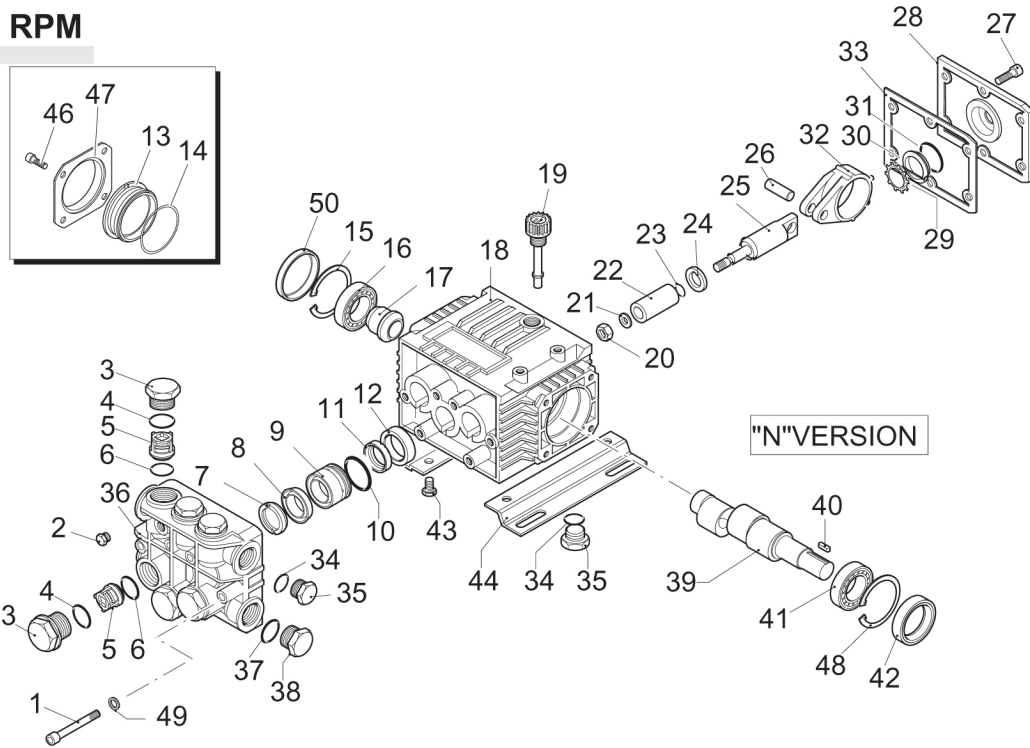

# XT 1450 RPM

Pos.	Code	Description	Qty.
1	1322730	Head bolt (137 in/lbs)	6
2	620301	Plug 1/8G	1
3	1260162	Valve Cap (300 in/lbs)	6
4	1260162T	Valve Cap 1/4" threaded (300 in/lbs)	1
5	1260163	Valve Cap 1/8" threaded (300 in/lbs)	1
6	960160	O-Ring	6
7	1269050	Complete valve	6
8	880830	O-Ring	6
9	1520120	Support ring Ø15	3
10	1320340	Support ring Ø18	3
11	1271650	High pressure packing Ø15	3
12	1260220	High pressure packing Ø18	3
13	1260151	Piston guide Ø15	3
14	1320351	Piston guide Ø18	3
15	1260420	O-Ring	3
16	1260440	Low pressure seal Ø15	3
17	1260450	Low pressure seal Ø18	3
18	1260460	Oil seal	3
19	1320320	Bearing cap	1
20	1320360	O-Ring	1
21	1260790	Circlip	1
22	1320370	Bearing	1
23	1260750	Oil seal	1
24	1260470	Bolt	4
25	1263890	Mounting rail	2
26	44b	1836 1/2" Rail Kit	1
27	44c	1836H 1-5/8" Rail Kit	1
28	45	1320310 Coupling	1
29	46	1321780 Bolt	1
30	47	1321420 Side cover	1
31	48	1260790 Circlip	1
32	49	1381550 Washer	6
33	50	1266740 Cap	1

Pos.	Code	Description	Qty.
33	1260040	Gasket	1
34	740290	O-Ring	2
35	1980740	Brass plug 3/8G	2
36	1320022	Pump head Brass	1
37	1262220	Pump head Aluminum	1
38	1320020	Pump head Brass	1
39	180101	O-Ring	1
40	820361	Brass plug 1/2G	1
41	1260180	Crankshaft 2.37 GPM	1
42	1260200	Crankshaft 2.11/2.9 GPM	1
43	1380520	Key	1
44	1320370	Bearing	1
45	1260750	Oil seal	1
46	1260470	Bolt	4
47	1263890	Mounting rail	2
48	44b	1836 1/2" Rail Kit	1
49	44c	1836H 1-5/8" Rail Kit	1
50	45	1320310 Coupling	1
51	46	1321780 Bolt	1
52	47	1321420 Side cover	1
53	48	1260790 Circlip	1
54	49	1381550 Washer	6
55	50	1266740 Cap	1

Legend		
Ø 15	Ø 18	Ø 18
For ○	For □	For ▼
XT8.14 2.11 GPM	XT11.112.9 GPM	XT9.142.37GPM XT11.142.9 GPM

Repair Kits			
Water Seals	Valves	Pistons	Oil Seals
Kit 1866 Ø15	Kit1864	Kit 2628 Ø15	Kit 1872
Kit 1874 Ø18		Kit 2629 Ø18	
Pos. Qty.	Pos. Qty.	Pos. Qty.	Pos. Qty.
7 3	5 6	20 3	12 3
8 3	6 6	21 3	33 1
10 3		22 3	42 1
11 3		24 3	50 1