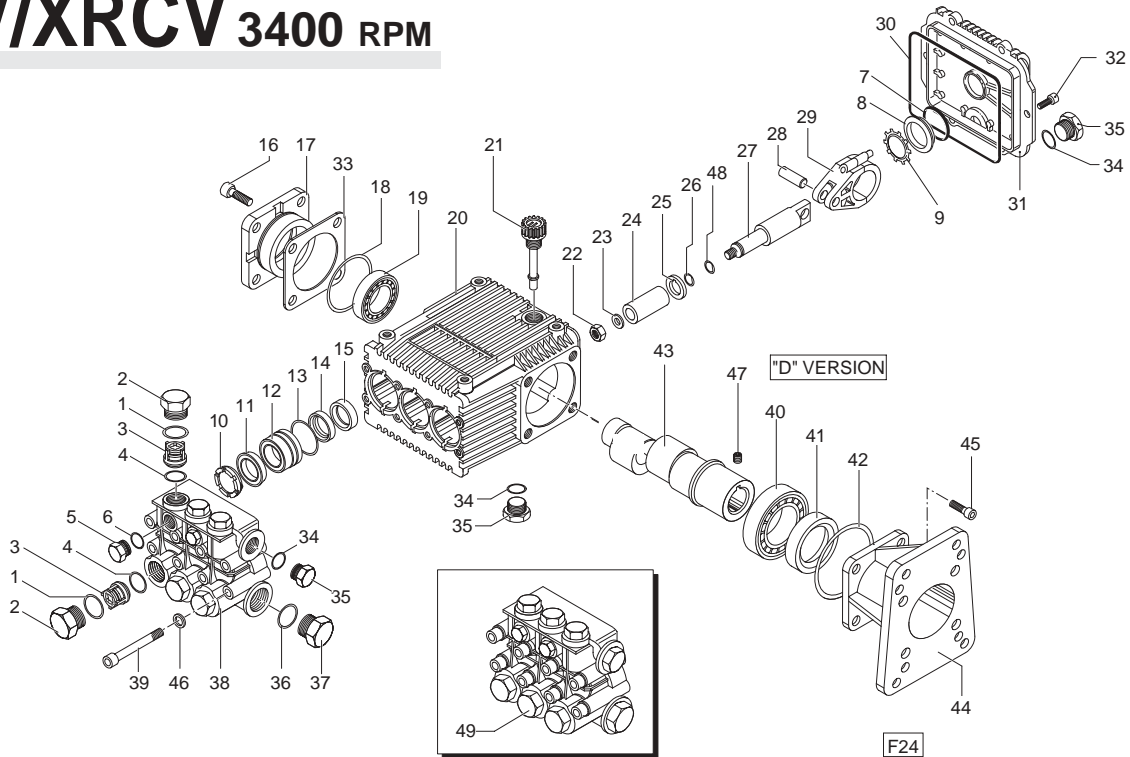

XRV/XRCV 3400 RPM

Pos.	Code	Description	Qty.
1	960160	O-Ring	6
	960090	Plug (478 in/lbs)	6
	960850	Plug (478 in/lbs)	6
	1380740	Plug (478 in/lbs)	6
	960090T	Brass valve cap 1/4" threaded	1
	960850T	SS valve cap 1/4" threaded	1
3	889052	Complete valve	6
4	880830	O-Ring	6
5	880581	Plug 1/4G Brass	2
	1380690	Plug 1/4G NP	2
6	820510	O-Ring	2
7	1260430	Snap ring	1
8	1260250	Oil sight glass	1
9	1140450	O-Ring	1
10	960110	Support ring	3
11	880320	High pressure packing	3
12	1380090	Piston guide	3
13	961240	O-Ring	3
14	880330	Low pressure seal	3
15	1383130	Oil seal	3
16	850370	Bolt (217 in/lbs)	4
17	1380050	Closed bearing sup.	1
18	640030	O-Ring	1
19	840370	Bearing	1
20	1382770	Pump housing	1
21	880130	Oil cap	1
22	962010	Nut (106 in/lbs)	3
23	962000	Washer	3
24	1380940	Piston	3
25	1380950	Slinger	3
26	600180	O-Ring	3
27	1380920	Guiding piston	3
28	1380060	Piston Pin	3
29	1380440	Aluminium con rod	3
	1380290	Bronze con rod	3
30	1780510	O-Ring	1
31	1789010	Complete cover	1
32	1343510	Bolt (89 in/lbs)	6
	1380120	Shim 0.1 mm	1-3
	1380130	Shim 0.2 mm	1-3
	1380530	Shim 0.25 mm	1-3
	1382810	Shim 0.05 mm	1-3
34	740290	O-Ring	2

Pos.	Code	Description	Qty.
35	1980740	Plug 3/8G Brass	1
	1981180	Plug 3/8G NP	1
36	180101	O-Ring	1
37	820361	Plug 1/2G Brass	1
	960870	Plug 1/2G NP	1
38	1381071	Pump head	1
	1381070	Pump head	1
39	820150	Head bolt (217 in/lbs)	8
40	1380320	Bearing	1
41	621170	Oil seal	1
42	1380220	O-Ring	1
43	1381360	Hollow shaft Ø1"	1
	1380590	Hollow shaft Ø1"	1
44	1597	Gas engine flange	1
45	180030	Bolt	4
46	1381850	Washer	8
47	820440	Set screw	1
48	1080401	Back-up ring	3
	1389232	Complete pump head	1
	1389236	Complete pump head	1
	1389228	Complete pump head	1
	1389224	Complete pump head	1

XRV VERSION			
24	880291	Piston	3
25	960460	Spacer	3
26	880840	O-Ring	3
27	1380070	Piston rod	3
48	1940120	Ring	3

Legend			
Ø 18	Ø 18	Ø 18	Ø 18
For ○	For □	For ▼	For ◆
XRCV3.5G25	XRCV3.5G35H	XRCV4G30 XRCV4G30A	XRCV4G35H
For ●	For ▲		
XRCV3.5G30H	XRCV4G32		