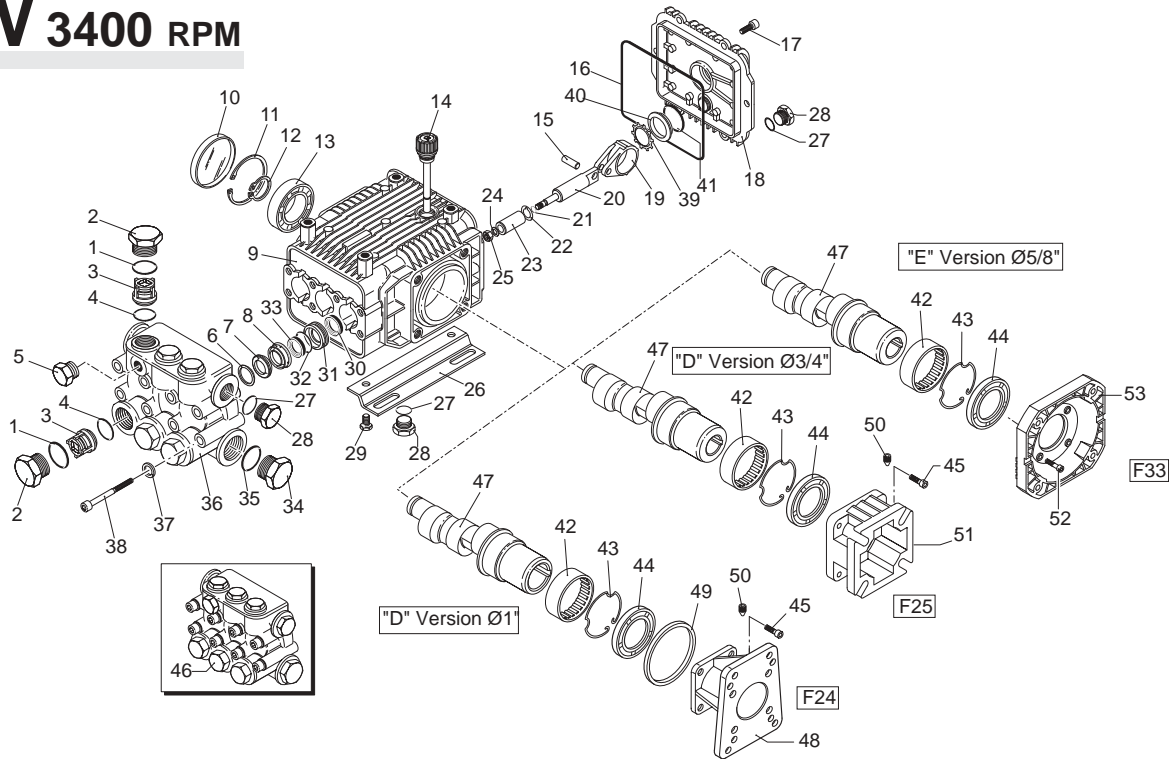

XMV 3400 RPM

Pos.	Code	Description	Qty.
1	960160	O-Ring	6
2	1260162	Valve cap (442 in/lbs)	6
3	1260162T	Valve Cap 1/4" threaded (442 in/lbs)	1
4	1269050	Complete valve	6
5	880830	O-Ring	6
6	620301	Plug 1/8G	1
7	1780130	Support ring	3
8	1260130	High pressure packing	3
9	1780090	Piston guide	3
10	1780010	Pump body	1
11	1266740	Cap	1
12	1260790	Circlip	1
13	1780550	Snap ring	1
14	1780490	Bearing	1
15	880130	Oil cap	1
16	1780050	Piston pin	3
17	1780510	O-Ring	1
18	1200430	Bolt (89 in/lbs)	6
19	1789010	Complete cover	1
20	1780040	Con rod	3
21	1780060	Guiding piston	3
22	480480	O-Ring	3
23	1260091	Washer (slinger)	3
24	1780070	Plunger	3
25	1260100	Piston washer	3
26	1260110	Nut (106 in/lbs)	3
26b	1380141	Mounting rail	2
26c	2729	5/8" Rail Kit	1
27	2633H	2-5/8" Rail Kit	1
28	740290	O-Ring	3
29	1980740	3/8" G plug	3
30	1260470	Bolt	4
31	1260460	Seal	3
32	1780100	Rear piston guide	3
33	770260	O-Ring	3
34	1260440	Low pressure seal	3
35	820361	Brass Plug	1
36	180101	O-Ring	1
37	1780380	Pump head	1
38	1381550	Washer	8
39	1322730	Head bolt (133 in/lbs)	8
40	1260430	Snap ring	1
41	1260250	Oil sight glass	1

Pos.	Code	Description	Qty.
41	1140450	O-Ring	1
42	1321190	Bearing	1
43	1321080	Snap ring	1
44	480671	Oil seal	1
45	180030	Bolt	4
46	1789200	Pump head pre assem.	1
47	1780340	Hollow shaft Ø1"	○ 1
48	1780920	Hollow shaft Ø1"	□ 1
49	1780330	Hollow shaft Ø1"	▽ 1
50	1780590	Hollow shaft Ø3/4"	○ 1
51	1780930	Hollow shaft Ø3/4"	□ 1
52	1780860	Hollow shaft Ø5/8"	◆ 1
53	1597	Gas engine flange	1
54	1780430	Bushing	1
55	820440	Set screw	1
56	1780580	Gas engine flange	1
57	620610	Bolt	1
58	1780910	Electric motor flange	1

Legend			
Ø15	Ø15	Ø15	Ø15
For ○	For □	For ▽	For ◆
XMV3G25	XMV3.5G22	XMV4G20	XMV2G25
XMV3G26	XMV3.5G25	XMV4G22	
XMV3G27	XMV3.5G30	XMV4G25	
XMV3G30		XMV4G30	

Repair Kits

Water Seals	Valves	Pistons	Oil Seals
Kit 2741	Kit 1864	Kit 2544	Kit 2787
Pos. Qty.	Pos. Qty.	Pos. Qty.	Pos. Qty.
7 3	3 6	21 3	10 1
32 3	4 6	22 3	16 1
33 3		23 3	30 3
		24 3	44 1
		25 3	