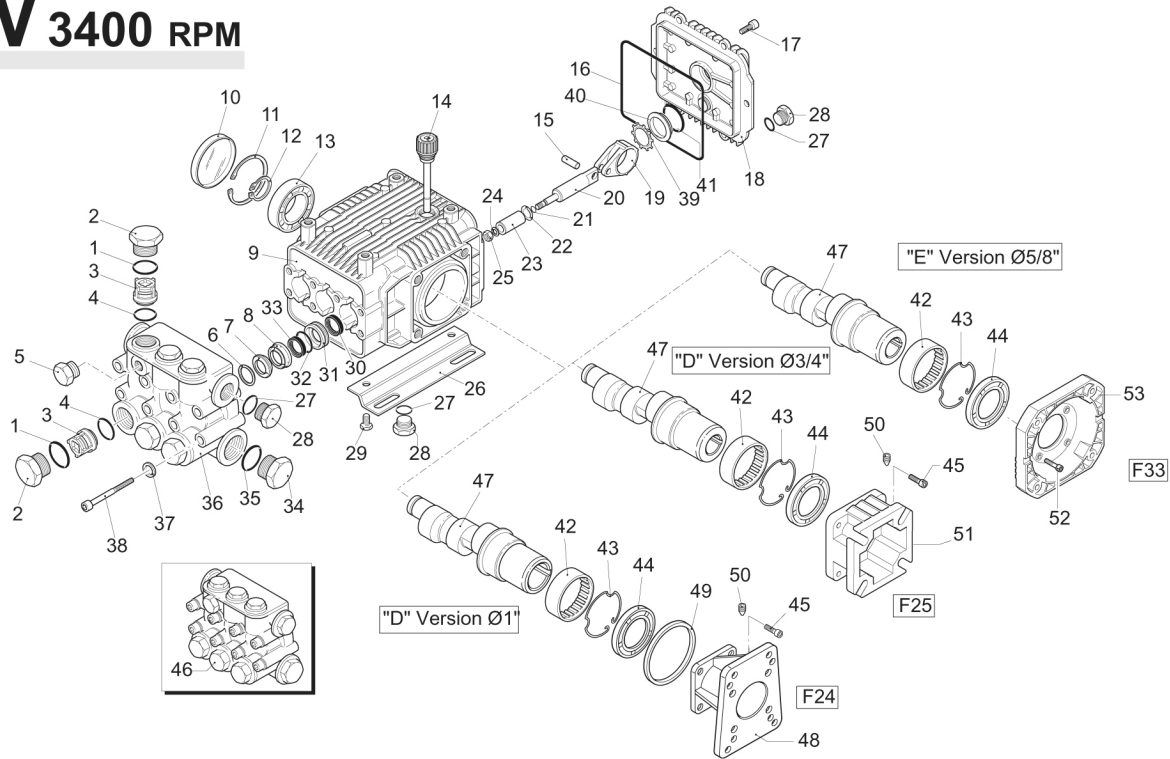

XMV 3400 RPM

Pos.	Code	Description	Qty.
1	960160	O-Ring	6
2	1260162	Valve cap (442 in/lbs)	6
3	1260162T	Valve Cap 1/4" threaded (442 in/lbs)	1
4	1269050	Complete valve	6
5	880830	O-Ring	6
6	620301	Plug 1/8G	1
7	1780130	Support ring	3
8	1260130	High pressure packing	3
9	1780090	Piston guide	3
10	1780010	Pump body	1
11	1266740	Cap	1
12	1260790	Circlip	1
13	1780550	Snap ring	1
14	1780490	Bearing	1
15	880130	Oil cap	1
16	1780050	Piston pin	3
17	1780510	O-Ring	1
18	1200430	Bolt (89 in/lbs)	6
19	1789010	Complete cover	1
20	1780040	Con rod	3
21	1780060	Guiding piston	3
22	480480	O-Ring	3
23	1260091	Washer (slinger)	3
24	1780070	Plunger	3
25	1260100	Piston washer	3
26	1260110	Nut (106 in/lbs)	3
26	1380141	Mounting rail	2
26b	2729	5/8" Rail Kit	1
26c	2633H	2-5/8" Rail Kit	1
27	740290	O-Ring	3
28	1980740	3/8" G plug	3
29	1260470	Bolt	4
30	1260460	Seal	3
31	1780100	Rear piston guide	3
32	770260	O-Ring	3
33	1260440	Low pressure seal	3
34	820361	Brass Plug	1
35	180101	O-Ring	1
36	1780380	Pump head	1
37	1381550	Washer	8
38	1322730	Head bolt (133 in/lbs)	8
39	1260430	Snap ring	1
40	1260250	Oil sight glass	1

Pos.	Code	Description	Qty.
41	1140450	O-Ring	1
42	1321190	Bearing	1
43	1321080	Snap ring	1
44	480671	Oil seal	1
45	180030	Bolt	4
46	1789200	Pump head pre assem.	1
47	1780340	Hollow shaft Ø1"	○ 1
47	1780920	Hollow shaft Ø1"	□ 1
47	1780330	Hollow shaft Ø1"	▽ 1
47	1780590	Hollow shaft Ø3/4"	○ 1
47	1780930	Hollow shaft Ø3/4"	□ 1
47	1780860	Hollow shaft Ø5/8"	◆ 1
48	1597	Gas engine flange	1
49	1780430	Bushing	1
50	820440	Set screw	1
51	1780580	Gas engine flange	1
52	620610	Bolt	1
53	1780910	Electric motor flange	1

Legend			
Ø15	Ø15	Ø15	Ø15
For ○	For □	For ▽	For ◆
XMV3G25	XMV3.5G22	XMV4G20	XMV2G25
XMV3G26	XMV3.5G25	XMV4G22	
XMV3G27	XMV3.5G30	XMV4G25	
XMV3G30		XMV4G30	

Repair Kits

Water Seals	Valves	Pistons	Oil Seals
Kit 2741	Kit 1864	Kit 2544	Kit 2787
Pos. Qty.	Pos. Qty.	Pos. Qty.	Pos. Qty.
7 3	3 6	21 3	10 1
32 3	4 6	22 3	16 1
33 3		23 3	30 3
		24 3	44 1
		25 3	