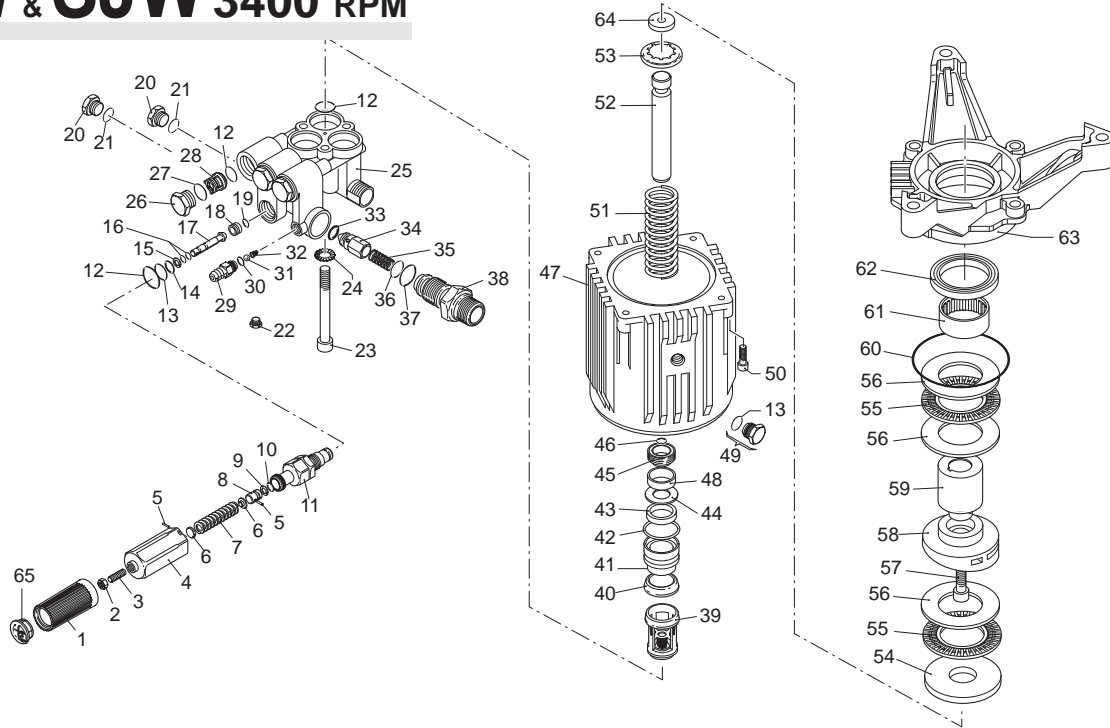

XJW & SJW 3400 RPM

Pos.	Code	Description	Qty.
1	1981780	Adjusting cap cover	1
2	1980300	Nut	1
3	1540560	Adjusting screw	1
4	1980390	Adjusting cap	1
5	1080070	Pin	2
6	1980220	Spring plate	2
7	1271070	Spring	1
8	1080041	Upper piston	1
9	1080401	Ring	1
10	1080250	O-Ring	1
11	1980210	Piston guide	1
12	880830	O-Ring	7
13	740290	O-Ring	1
14	800560	O-Ring	1
15	1271170	Back-up ring	1
16	1080190	O-Ring	2
17	1271160	Lower piston	1
18	1980200	Piston seat	1
19	1470210	O-Ring	1
20	880581	Plug 1/4G	2
21	820510	O-Ring	2
22	620301	Plug	1
23	1980310	Head bolt (443 in/lbs)	3
24	650530	Washer	3
25	1980020	Pump head	1
26	1260162	Valve cap (443 in/lbs)	3
27	960160	O-Ring	3
28	1269050	Discharge valve	6
29	1560490	Injector barb	1
30	480480	O-Ring	1
31	1250280	Ball	1
32	1560520	Spring	1
33	1460430	O-Ring	1
34	1540170	Shutter valve	1
35	1080091	Spring	1
36	394280	O-Ring	1
37	1200690	O-Ring	1
38	1270140	Chemical injector	1
39	1989050	Inlet valve	3
40	1342761	High pressure packing	3
41	1980180	Piston guide	3

Pos.	Code	Description	Qty.
42	770130	O-Ring	3
43	1260440	Low pressure seal	3
44	1980170	Seal retainer	3
45	1980410	Oil seal	3
46	770090	O-Ring	1
47	1980010	Crankcase body	1
48	740290	O-Ring	3
49	1980740	Plug	1
50	180030	Bolt (228 in/lbs)	4
51	1981140	Plunger spring	3
52	1980140	Plunger	3
53	1981120	Plunger	3
54	1980150	Plunger spring retainer	3
55	1980130	Plunger plate	1
56	1980250	Thrust bearing	2
57	850370	Bearing race	3
58	1980080	Wobble plate	1
59	1980070	Wobble plate	1
60	1980060	Wobble plate	1
61	1980440	Crankshaft	1
62	1980340	O-Ring	1
63	1980230	Roller bearing	1
64	480671	Oil seal	1
65	1982200	Flange	1
66	1981130	Plunger shoe	1
67	1981770	Adjusting cap plug	1