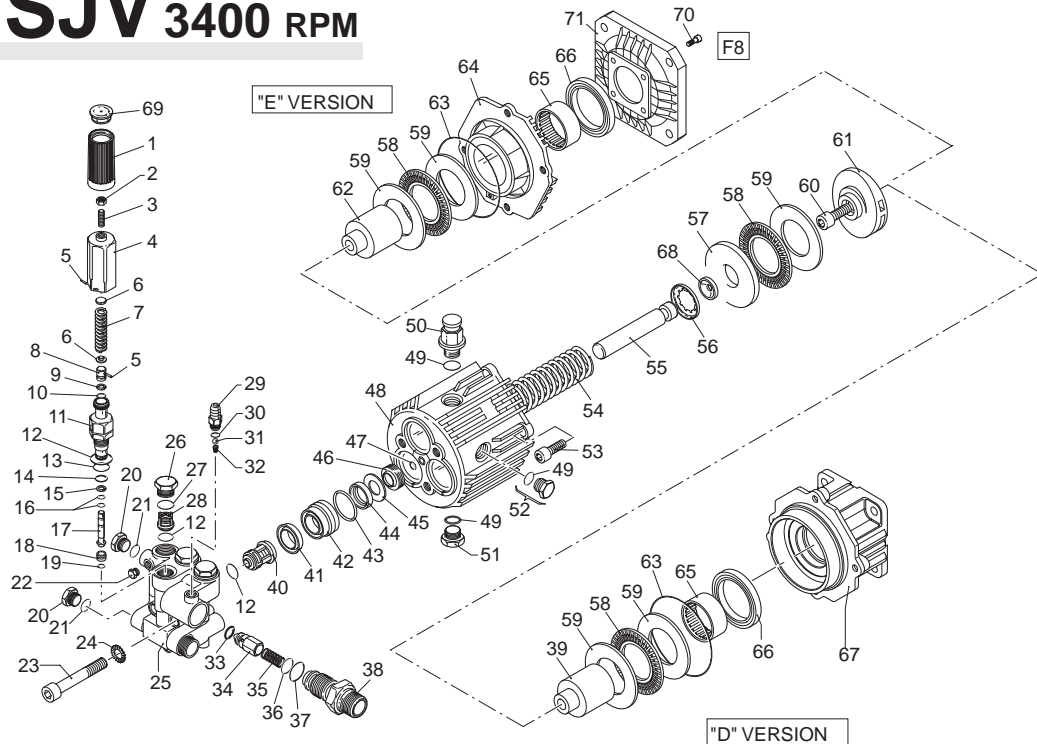

XJV & SJV 3400 RPM

Pos.	Code	Description	Qty.	Pos.	Code	Description	Qty.
1	1981780	Adjusting cap cover	1	43	770130	O-Ring	3
2	1980300	Nut	1	44	1260440	Low pressure seal	3
3	1540560	Adjusting screw	1	45	1980170	Seal retainer	3
4	1980390	Adjusting cap	1	46	1980410	Oil seal	3
5	1080070	Pin	2	47	770090	O-Ring	1
6	1980220	Spring plate	2	48	1980010	Crankcase body	1
7	1271070	Spring	1	49	740290	O-Ring	3
8	1080041	Upper piston	1	50	1980380	Vented oil cap	1
9	1080401	Back-up ring	1	51	1980740	Brass plug	1
10	1080250	O-Ring	1	52	1980290	Sight glass	1
11	1980210	Piston guide	1	53	180030	Bolt (228 in/lbs)	4
12	880830	O-Ring	7	54	1981140	Plunger spring	3
13	740290	O-Ring	1	55	1980140	Plunger	3
14	800560	O-Ring	1	55	1981120	Plunger	3
15	1271170	Back-up ring	1	56	1980150	Plunger spring retainer	3
16	1080190	O-Ring	2	57	1980130	Plunger plate	1
17	1271160	Lower piston	1	58	1980250	Thrust bearing	2
18	1980200	Piston seat	1	59	1980240	Bearing race	3
19	1470210	O-Ring	1	60	850370	Bolt	1
20	880581	Plug 1/4G	2	61	1980080	Wobble plate	1
21	820510	O-Ring	2	61	1980070	Wobble plate	1
22	620301	Plug 1/8G	1	61	1980060	Wobble plate	1
23	1980310	Head bolt (443 in/lbs)	3	61	1980050	Wobble plate	1
24	650530	Washer	3	62	1980110	Crankshaft	1
25	1980020	Pump head	1	63	1980340	O-Ring	1
26	1260162	Valve cap (443 in/lbs)	3	64	1980040	Crankcase cover	1
27	960160	O-Ring	3	65	1980230	Roller bearing	1
28	1269050	Discharge valve	6	66	480671	Oil seal	1
29	1560490	Injector barb	1	67	1981510	Flange	1
30	480480	O-Ring	1	68	1981130	Plunger shoe	1
31	1250280	Ball	1	69	1981770	Adjusting cap plug	1
32	1560520	Spring	1	70	651000	Bolt	4
33	1460430	O-Ring	1	71	1320060	Motor flange	1
34	1540170	Shutter valve	1				
35	1080091	Spring	1				
36	394280	O-Ring	1				
37	1200690	O-Ring	1				
38	1270140	Chemical injector	1				
39	1980100	Crankshaft	1				
40	1989050	Inlet valve	3				
41	1342761	High pressure packing	3				
42	1980180	Piston guide	3				