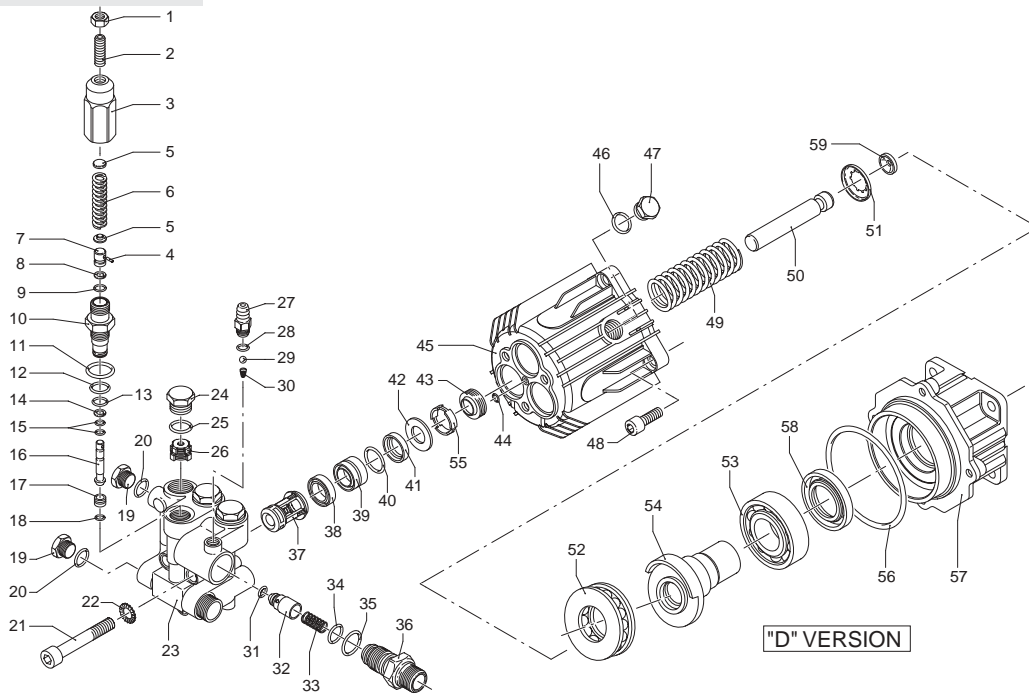

XJV-E 3400 RPM

"D" VERSION

Pos.	Code	Description	Qty.	Pos.	Code	Description	Qty.
1	1980300	Nut	1	44	770090	O-Ring	1
2	392840	Adjustment screw	1	45	1980460	Crankcase	1
3	1980540	Adjustment cap	1	46	740290	O-Ring	1
4	1080070	Pin	1	47	1980740	Oil plug	1
5	1980220	Plate spring	2	48	180030	Bolt	4
6	1980520	Spring	1	49	1981140	Spring	3
7	1080041	Upper piston	1	50	1981440	Piston	3
8	1080401	Back-up ring	1	51	1980150	Piston retainer (3 pc)	3
9	1080250	O-Ring	1	52	1982290	Bearing	1
10	1980530	Piston guide	1	53	161060	Bearing	1
11	880830	O-Ring	1		1981540	Angle plate	○ 1
12	740290	O-Ring	1		1981610	Angle plate	□ 1
13	800560	O-Ring	1		1981620	Angle plate	▽ 1
14	1271170	Back-up ring	1	55	1980430	Retainer	3
15	1080190	O-Ring	2	56	1980340	O-Ring	1
16	1271160	Lower piston	1	57	1981420	Flange	1
17	1980200	Piston seat	1	58	1140380	Oil seal	1
18	1470210	O-Ring	1	59	1981130	Plunger shoe	1
19	880581	Plug 1/4G	2				
20	820510	O-Ring	2				
21	1980310	Head bolt (443 in/lbs)	3				
22	650530	Washer	3				
23	1981500	Pump head	1				
24	1260162	Valve cap (443 in/lbs)	3				
25	960160	O-Ring	3				
26	1989061	Complete valve	6				
27	1560490	Chem barb	1				
28	480480	O-Ring	1				
29	1250280	Ball	1				
30	1560520	Spring	1				
31	1460430	O-Ring	1				
32	1540170	Check valve	1				
33	1080091	Spring	1				
34	394280	O-Ring	1				
35	1200690	O-Ring	1				
36	1271700	Detergent injector	1				
37	1989060	Complete valve	3				
38	2460180	High pressure packing	3				
39	1981470	Piston guide	3				
40	770130	O-Ring	3				
41	1260440	Low pressure seal	3				
42	1980170	Seal retainer	3				
43	1980410	Oil seal	3				

Legend

For ○	For □	For ▼
XJV-E2G15	XJV-E2.5G15	XJV-E3G15
XJV-E2G20	XJV-E2.5G20	XJV-E3G20
	XJV-E2.5G22	XJV-E3G22

Repair Kits

Water Seals	Valves	Pistons	Oil Seals
Kit 2582	Kit 2581	Kit 2593	Kit 2511

Pos.	Qty.	Pos.	Qty.	Pos.	Qty.	Pos.	Qty.
38	3	26	3	50	3	43	3
40	3	37	3			44	1
41	3					56	1
42	3						
55	3						