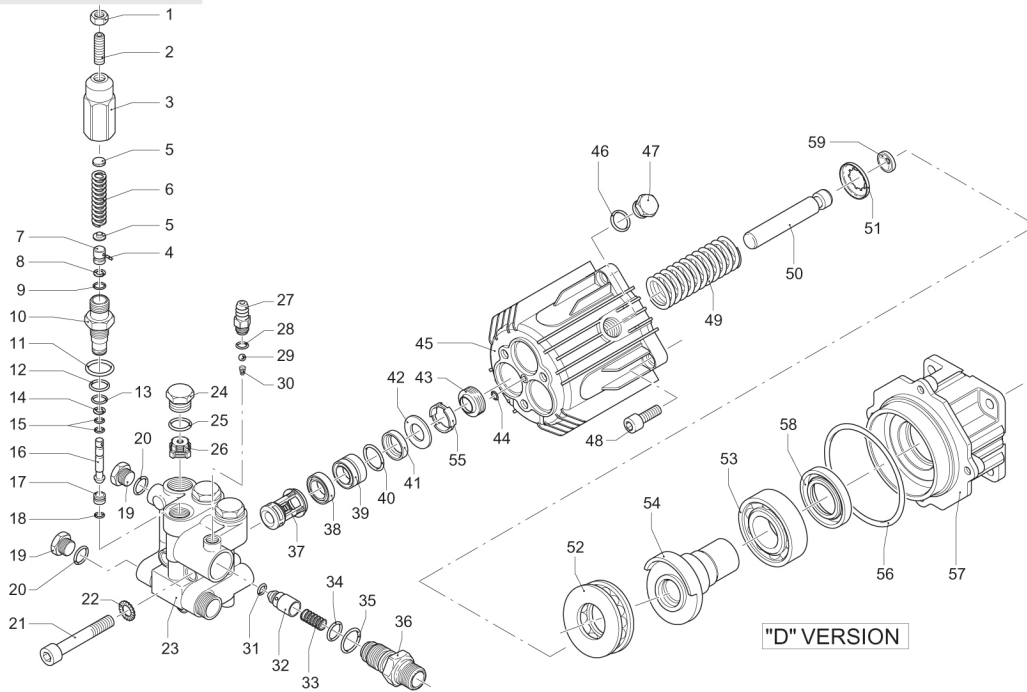

XJV-E 3400 RPM

"D" VERSION

Pos.	Code	Description	Qty.	Pos.	Code	Description	Qty.
1	1980300	Nut	1	44	770090	O-Ring	1
2	392840	Adjustment screw	1	45	1980460	Crankcase	1
3	1980540	Adjustment cap	1	46	740290	O-Ring	1
4	1080070	Pin	1	47	1980740	Oil plug	1
5	1980220	Plate spring	2	48	180030	Bolt	4
6	1980520	Spring	1	49	1981140	Spring	3
7	1080041	Upper piston	1	50	1981440	Piston	3
8	1080401	Back-up ring	1	51	1980150	Piston retainer (3 pc)	3
9	1080250	O-Ring	1	52	1982290	Bearing	1
10	1980530	Piston guide	1	53	161060	Bearing	1
11	880830	O-Ring	1		1981540	Angle plate	○ 1
12	740290	O-Ring	1		1981610	Angle plate	□ 1
13	800560	O-Ring	1		1981620	Angle plate	▽ 1
14	1271170	Back-up ring	1	55	1980430	Retainer	3
15	1080190	O-Ring	2	56	1980340	O-Ring	1
16	1271160	Lower piston	1	57	1981420	Flange	1
17	1980200	Piston seat	1	58	1140380	Oil seal	1
18	1470210	O-Ring	1	59	1981130	Plunger shoe	1
19	880581	Plug 1/4G	2				
20	820510	O-Ring	2				
21	1980310	Head bolt (443 in/lbs)	3				
22	650530	Washer	3				
23	1981500	Pump head	1				
24	1260162	Valve cap (443 in/lbs)	3				
25	960160	O-Ring	3				
26	1989061	Complete valve	6				
27	1560490	Chem barb	1				
28	480480	O-Ring	1				
29	1250280	Ball	1				
30	1560520	Spring	1				
31	1460430	O-Ring	1				
32	1540170	Check valve	1				
33	1080091	Spring	1				
34	394280	O-Ring	1				
35	1200690	O-Ring	1				
36	1271700	Detergent injector	1				
37	1989060	Complete valve	3				
38	2460180	High pressure packing	3				
39	1981470	Piston guide	3				
40	770130	O-Ring	3				
41	1260440	Low pressure seal	3				
42	1980170	Seal retainer	3				
43	1980410	Oil seal	3				

Legend

For ○	For □	For ▽
XJV-E2G15	XJV-E2.5G15	XJV-E3G15
XJV-E2G20	XJV-E2.5G20	XJV-E3G20
	XJV-E2.5G22	XJV-E3G22

Repair Kits

Water Seals	Valves	Pistons	Oil Seals
Kit 2582	Kit 2581	Kit 2593	Kit 2511

Pos.	Qty.	Pos.	Qty.	Pos.	Qty.	Pos.	Qty.
38	3	26	3	50	3	43	3
40	3	37	3			44	1
41	3					56	1
42	3						
55	3						