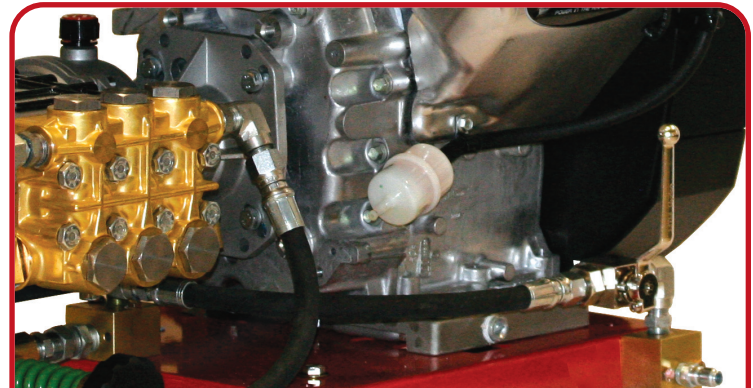

DUAL PUMPER STANDARD

Allison
WARHORSE

PART #	FLOW	PSI
40U07045	7.0	4,500
40C86040	8.6	4,000
40C93036	9.3	3,600
40A11032	11.0	3,200
40A11730	11.7	3,000
40U12527	12.5	2,700
40U13525	13.5	2,300

1-800-346-4876

**Top Mount
Dripless Oil Filter**

**Tiny Tach
& Hour Meter**

**The Industry's
BEST PUMPS**

**7,500 PSI
BALL VALVES**

**The Industry's
Best Unloaders**

ACTUAL SIZE COMPARISONS

THE NEW
14 HORSEPOWER
KOHLER

THE POPULAR
18 HORSEPOWER
VANGUARD

THE MASSIVE
40 HORSEPOWER
KOHLER

THE POPULAR
18 HORSEPOWER
KOHLER

CUSTOMER PAYS FREIGHT ON ALL ITEMS ON THIS PAGE