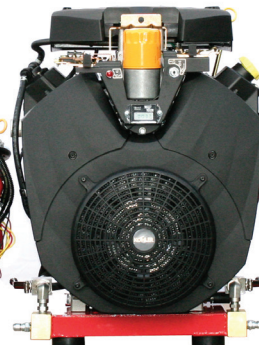

DUAL PUMPER STANDARD

Allison
WARHORSE

PART #	FLOW	PSI
40U07045	7.0	4,500
40C86040	8.6	4,000
40C93036	9.3	3,600
40A11032	11.0	3,200
40A11730	11.7	3,000
40U12527	12.5	2,700
40U13525	13.5	2,300

1-800-346-4876

**Top Mount
Dripless Oil Filter**

**Tiny Tach
& Hour Meter**

**The Industry's
BEST PUMPS**

**7,500 PSI
BALL VALVES**

**The Industry's
Best Unloaders**

ACTUAL SIZE COMPARISONS

THE NEW
14 HORSEPOWER
KOHLER

THE POPULAR
18 HORSEPOWER
VANGUARD

THE MASSIVE
40 HORSEPOWER
KOHLER

THE POPULAR
18 HORSEPOWER
KOHLER

CUSTOMER PAYS FREIGHT ON ALL ITEMS ON THIS PAGE