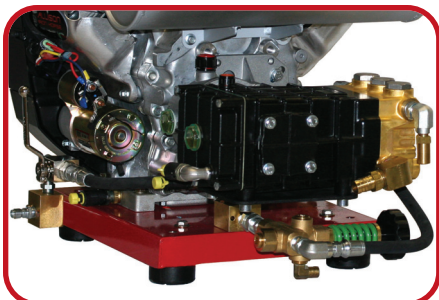

DUAL PUMPER STANDARD

Allison
WARHORSE

PART #	FLOW	PSI
40U07045	7.0	4,500
40C86040	8.6	4,000
40C93036	9.3	3,600
40A11032	11.0	3,200
40A11730	11.7	3,000
40U12527	12.5	2,700
40U13525	13.5	2,300

1-800-346-4876

**Top Mount
Dripless Oil Filter**

**Tiny Tach
& Hour Meter**

**The Industry's
BEST PUMPS**

**7,500 PSI
BALL VALVES**

**The Industry's
Best Unloaders**

ACTUAL SIZE COMPARISONS

THE NEW
14 HORSEPOWER
KOHLER

THE POPULAR
18 HORSEPOWER
VANGUARD

THE MASSIVE
40 HORSEPOWER
KOHLER

THE POPULAR
18 HORSEPOWER
KOHLER

CUSTOMER PAYS FREIGHT ON ALL ITEMS ON THIS PAGE