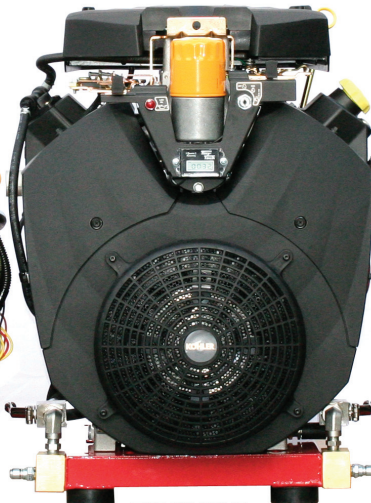

DUAL PUMPER STANDARD

Allison
WARHORSE

Top Mount
Dripless Oil Filter

Tiny Tach
& Hour Meter

The Industry's
BEST PUMPS

7,500 PSI
BALL VALVES

The Industry's
Best Unloaders

PART #	FLOW	PSI
40U07045	7.0	4,500
40C86040	8.6	4,000
40C93036	9.3	3,600
40A11032	11.0	3,200
40A11730	11.7	3,000
40U12527	12.5	2,700
40U13525	13.5	2,300

ACTUAL SIZE COMPARISONS

THE NEW
14 HORSEPOWER
KOHLER

THE POPULAR
18 HORSEPOWER
VANGUARD

THE MASSIVE
40 HORSEPOWER
KOHLER

THE POPULAR
18 HORSEPOWER
KOHLER

Wilson
WAR HORSE

FLOWS TO 13.5 GPM
PRESSURES TO
4,500 PSI