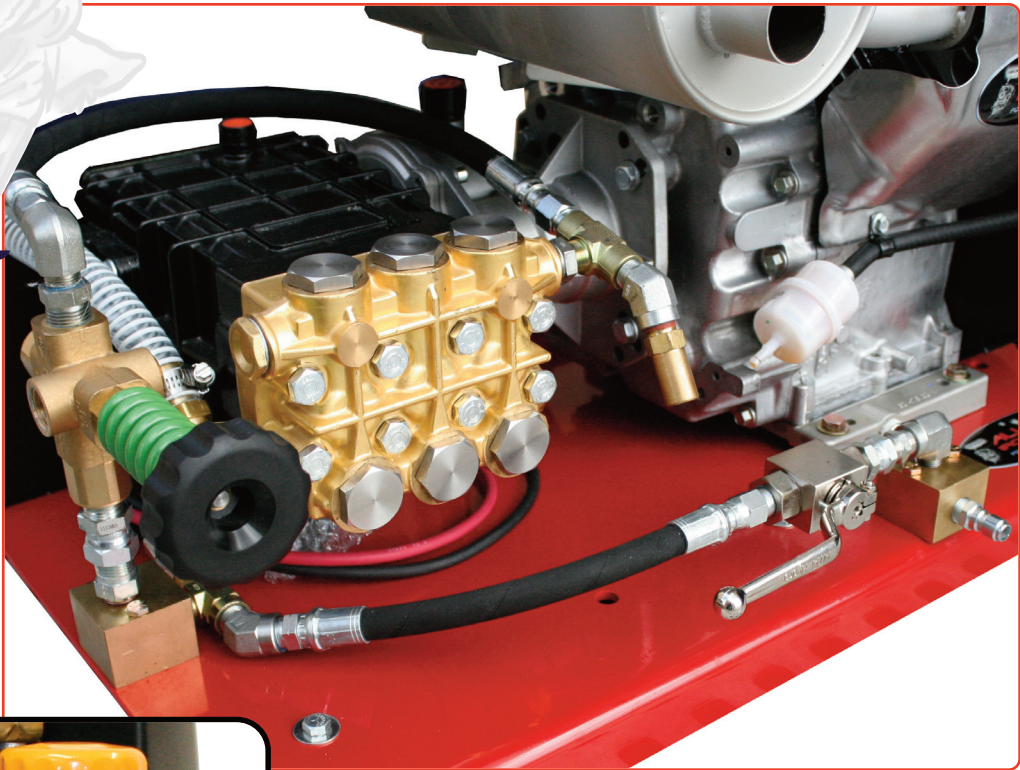

DUAL PUMPER STANDARD

Allison
WARHORSE

Top Mount
Dripless Oil Filter

Tiny Tach
& Hour Meter

The Industry's
BEST PUMPS

7,500 PSI
BALL VALVES

The Industry's
Best Unloaders

PART #	FLOW	PSI
40U07045	7.0	4,500
40C86040	8.6	4,000
40C93036	9.3	3,600
40A11032	11.0	3,200
40A11730	11.7	3,000
40U12527	12.5	2,700
40U13525	13.5	2,300

ACTUAL SIZE COMPARISONS

THE NEW
14 HORSEPOWER
KOHLER

THE POPULAR
18 HORSEPOWER
VANGUARD

THE MASSIVE
40 HORSEPOWER
KOHLER

THE POPULAR
18 HORSEPOWER
KOHLER

Wilson
WAR HORSE

FLOWS TO 13.5 GPM
PRESSURES TO
4,500 PSI