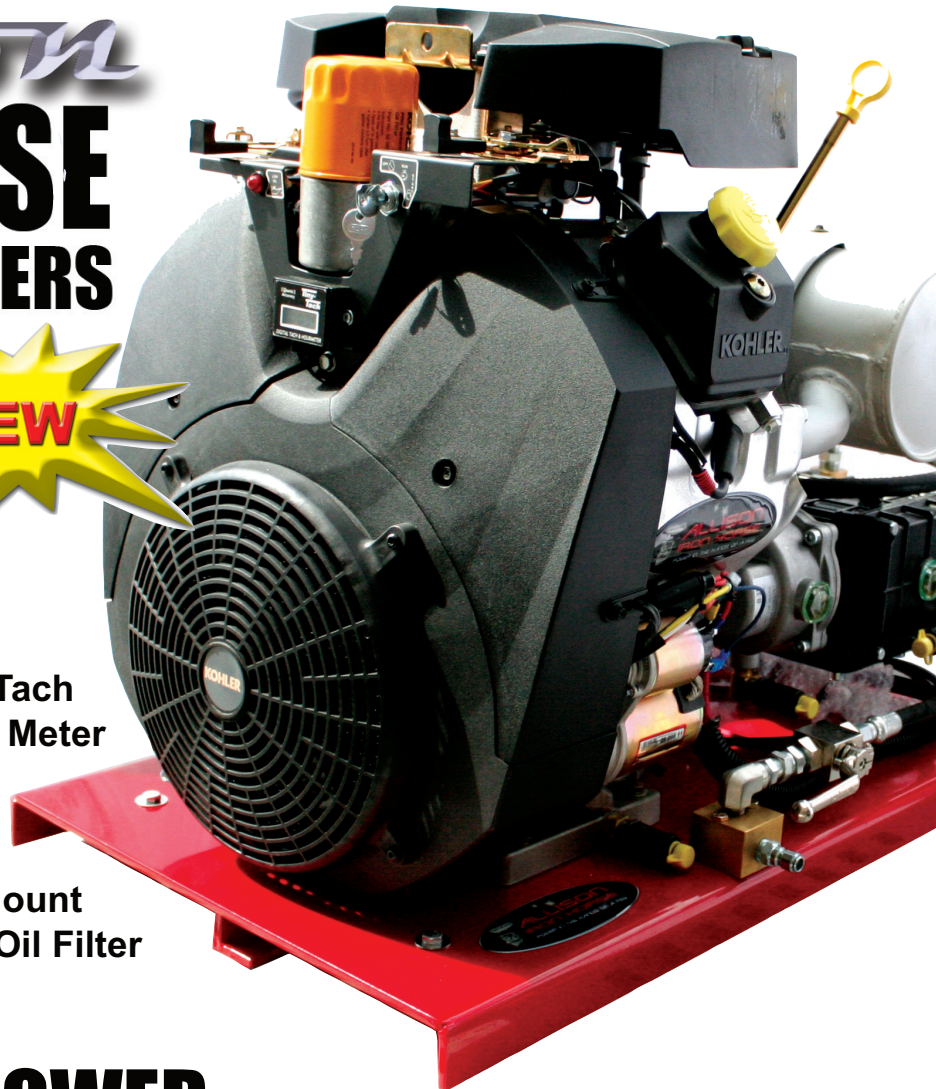

# BULLET PROOF PUMPS WITH... ...KEVLAR® SEALS

The Industry's  
Best Unloaders

7,500 PSI  
BALL VALVES

## ACTUAL SIZE COMPARISONS

THE NEW  
14 HORSEPOWER  
KOHLER

THE POPULAR  
18 HORSEPOWER  
VANGUARD

THE MASSIVE  
40 HORSEPOWER  
KOHLER

THE POPULAR  
18 HORSEPOWER  
KOHLER

# Allison IRON HORSE PRESSURE WASHERS

**Tiny Tach  
& Hour Meter**

**Top Mount  
Dripless Oil Filter**

### Systems Include:

- Featuring the New 2012 KOHLER 40 HP Engine
- Allison Pump with Kevlar Seals and Ceramic coated pistons
- Extra large oil-bath and oversized 'full-load' pump bearings
- Safety pressure relief system that by-passes over pressurized water
- Premium flow or pressure switch that controls burner firing sequence
- Marine grade battery compartment with cover for added protection & battery life
- Injector, Hose, Gun & Lance sold separately