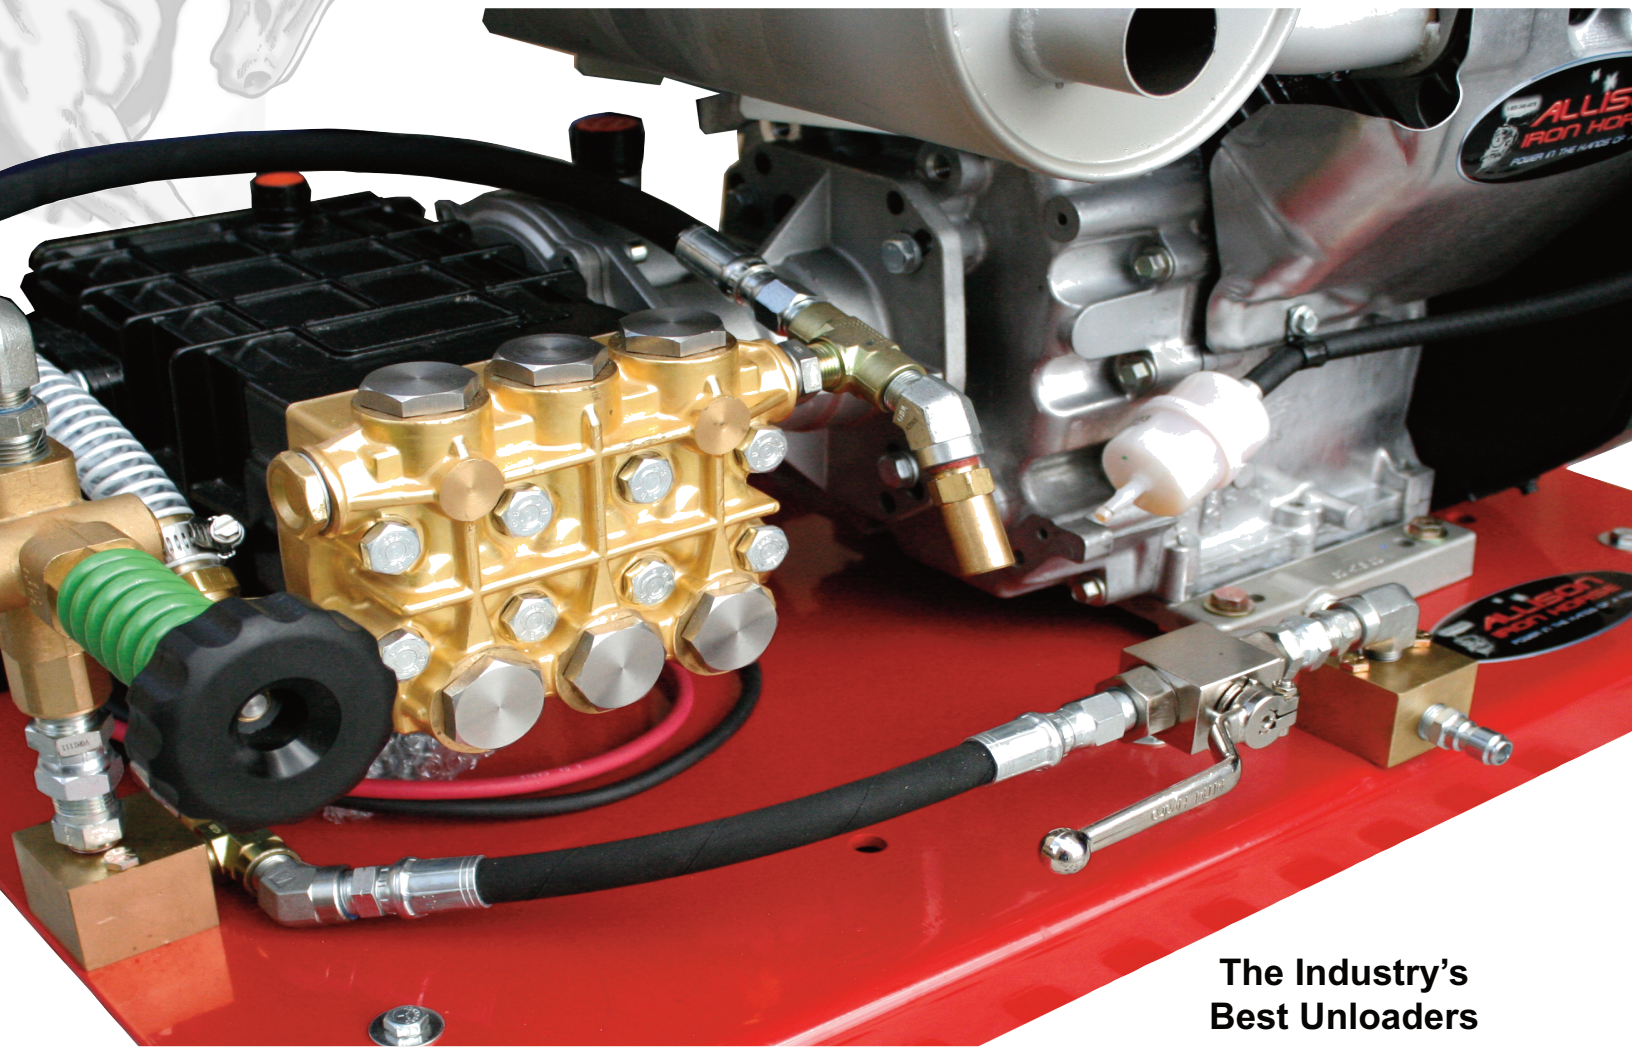

# BULLET PROOF PUMPS WITH... ...KEVLAR® SEALS

The Industry's  
Best Unloaders

7,500 PSI  
BALL VALVES

## ACTUAL SIZE COMPARISONS

THE NEW  
14 HORSEPOWER  
KOHLER

THE POPULAR  
18 HORSEPOWER  
VANGUARD

THE MASSIVE  
40 HORSEPOWER  
KOHLER

THE POPULAR  
18 HORSEPOWER  
KOHLER

## 40 HORSE POWER

...real horses - not your typical overworked, underpowered, some times running pressure washer!

**DUAL PUMPER  
STANDARD**

*'Power in the hands of a few'*

### Systems Include:

- Featuring the New 2012 KOHLER 40 HP Engine
- Allison Pump with Kevlar Seals and Ceramic coated pistons
- Extra large oil-bath and oversized 'full-load' pump bearings
- Safety pressure relief system that by-passes over pressurized water
- Premium flow or pressure switch that controls burner firing sequence
- Marine grade battery compartment with cover for added protection & battery life
- Injector, Hose, Gun & Lance sold separately