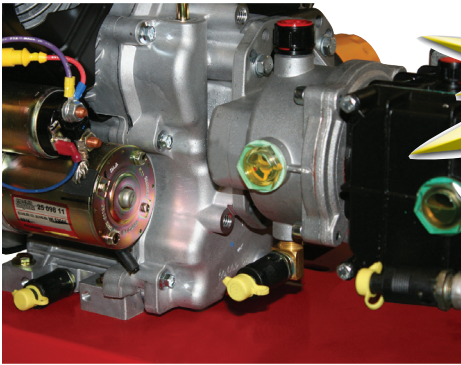

# BULLET PROOF PUMPS WITH... ...KEVLAR® SEALS

The Industry's  
Best Unloaders

7,500 PSI  
BALL VALVES

## ACTUAL SIZE COMPARISONS

THE NEW  
14 HORSEPOWER  
KOHLER

THE POPULAR  
18 HORSEPOWER  
VANGUARD

THE MASSIVE  
40 HORSEPOWER  
KOHLER

THE POPULAR  
18 HORSEPOWER  
KOHLER

# Allison IRON HORSE PRESSURE WASHERS

**Tiny Tach  
& Hour Meter**

**Top Mount  
Dripless Oil Filter**

### Systems Include:

- Featuring the New 2012 KOHLER 40 HP Engine
- Allison Pump with Kevlar Seals and Ceramic coated pistons
- Extra large oil-bath and oversized 'full-load' pump bearings
- Safety pressure relief system that by-passes over pressurized water
- Premium flow or pressure switch that controls burner firing sequence
- Marine grade battery compartment with cover for added protection & battery life
- Injector, Hose, Gun & Lance sold separately