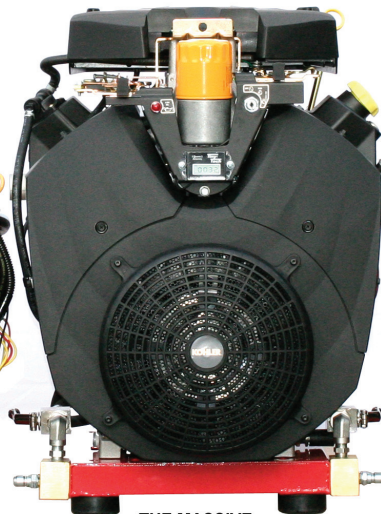

# BULLET PROOF PUMPS WITH... ...KEVLAR® SEALS

The Industry's  
Best Unloaders

7,500 PSI  
BALL VALVES

## ACTUAL SIZE COMPARISONS

THE NEW  
14 HORSEPOWER  
KOHLER

THE POPULAR  
18 HORSEPOWER  
VANGUARD

THE MASSIVE  
40 HORSEPOWER  
KOHLER

THE POPULAR  
18 HORSEPOWER  
KOHLER

# Allison IRON HORSE PRESSURE WASHERS

**Tiny Tach  
& Hour Meter**

**Top Mount  
Dripless Oil Filter**

### Systems Include:

- Featuring the New 2012 KOHLER 40 HP Engine
- Allison Pump with Kevlar Seals and Ceramic coated pistons
- Extra large oil-bath and oversized 'full-load' pump bearings
- Safety pressure relief system that by-passes over pressurized water
- Premium flow or pressure switch that controls burner firing sequence
- Marine grade battery compartment with cover for added protection & battery life
- Injector, Hose, Gun & Lance sold separately