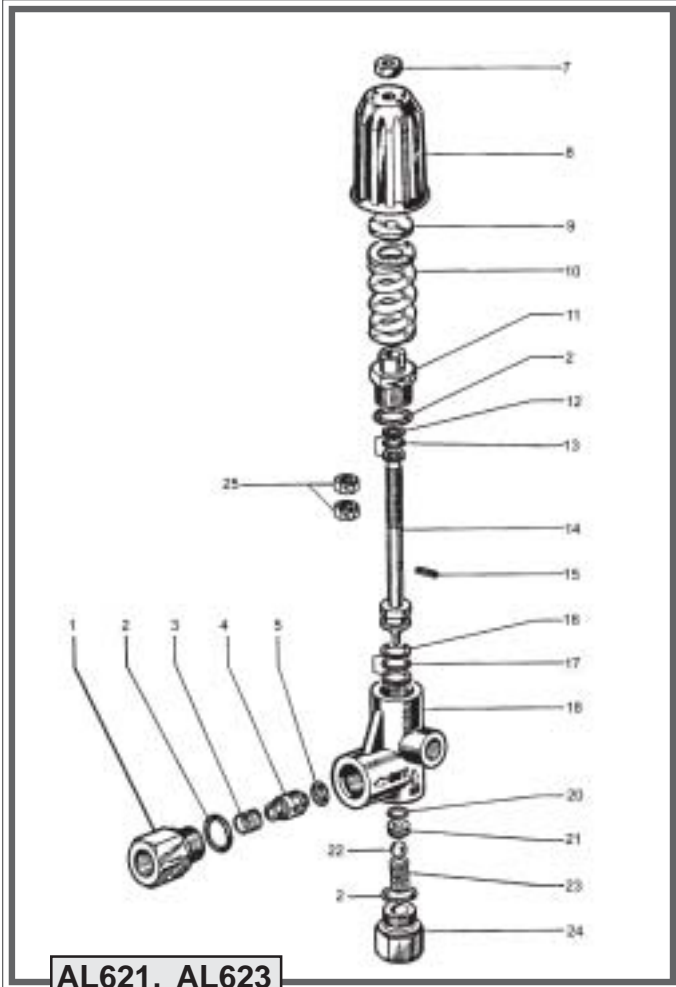

“VRS” Unloader Valve

AL621, AL623

POS	CODE	QTY	DESCRIPTION
1	005-150010	1	3/8 FEM. GAS check connector
	005-150087	1	3/8 FEM. NPT check connector
2	005-060108	3	O-ring 2068 70SH
3	005-100002	1	Shutter spring
4	005-120000	1	Shutter
5	005-060109	1	O-ring 6312 90SH
7	005-030101	1	M8 lock nut
8	005-400300	1	Knob
9	005-150101	1	Washer
10	005-400400	1	1450 psi spring (yellow)
	005-400401	1	2900 psi spring (red)
11	005-150011	1	Stem guide union
12	005-000102	2	Back-up ring
13	005-060106	1	O-ring 2031 70SH
14	030-160515	1	Stem
15	005-160301	1	ø 3 x 12 mm spring pin
16	030-000125	2	Back-up ring
17	102-060115	1	O-ring 3043 70SH
18	009-020028	1	3/8 FEM. GAS body
20	001-060129	1	O-ring 2043 90SH
21	001-160200	1	ø 7 seat
22	001-160008	1	ø 11/32 ball
23	005-100003	1	Ball spring
24	005-150009	1	3/8 FEM. GAS seat union
	005-150088	1	3/8 FEM. NPT seat union
25	005-030200	2	M8 nut
	005-650213	13	Repair kit

“VS25” Safety Valve

POS	CODE	QTY	DESCRIPTION
1	035-021101	1	Threaded sleeve M20 x 1
2	005-060108	2	O-ring 2068 70SH
3	035-020087	1	Body
5	017-160217	1	Seat
6	004-060113	2	O-ring 2031 viton
7	014-000123	1	Back-up ring
8	035-650417	1	Frame with ball
9	035-030603	1	Disk
10	035-400404	1	3650 psi spring
	035-400405	1	2900 psi spring
	035-400406	1	2175 psi spring
11	035-060033	1	Stop ring nut
12	035-100140	1	Knob
	035-650220	5	Repair kit