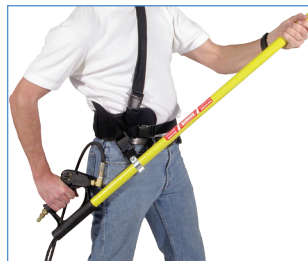

## GUTTER CLEANER

Turns wands into efficient gutter cleaners so that gutters can be cleaned from the ground. Connects with a quick connect fitting.

<b>Max Pressure</b>	4,000 PSI
<b>Outlet</b>	1/4" quick connect coupler
<b>Inlet</b>	1/4" plug
<b>Weight</b>	0.55 lbs

## GUTTER CLEANER KIT

This gutter pole attaches to the new style BE Long Wand. Held firmly in place by an M22 fitting.

<b>Max Pressure</b>	4,000 PSI
<b>Outlet</b>	1/4" quick connect coupler
<b>Inlet</b>	Male M22
<b>Weight</b>	0.60 lbs

## NYLON BRUSH, ROTATING

Attach to telescoping wand to provide low pressure scrubbing action.

<b>Max Pressure</b>	2,000 PSI
<b>Max Temperature</b>	140° F
<b>Inlet</b>	1/4" quick connect plug
<b>Weight</b>	1.15 lbs

## TELESCOPING WAND, BELT KIT

Used to support Long Wands, taking stress off the arms and body. For use with all Long Wands. Fits any size (adjustable).

Fits all Long Wands