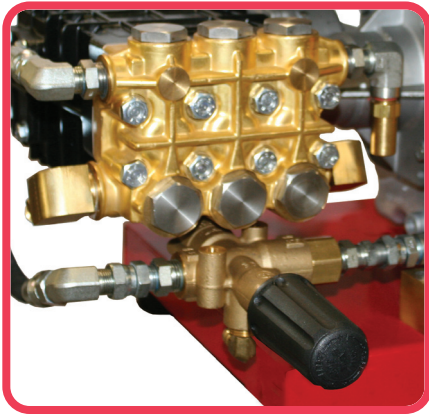

What do  
*Allison*  
IRON HORSE

**BIG-BLOCK**

**40HP KOHLER  
DUAL GUN SYSTEMS  
look like?**

**VERY  
INTIMIDATING!**

AVAILABLE MODELS:

**From 7 to 14 GPM**

**From 2,000 to 4,000 PSI**

**SEVERE  
DUTY  
PUMPS**