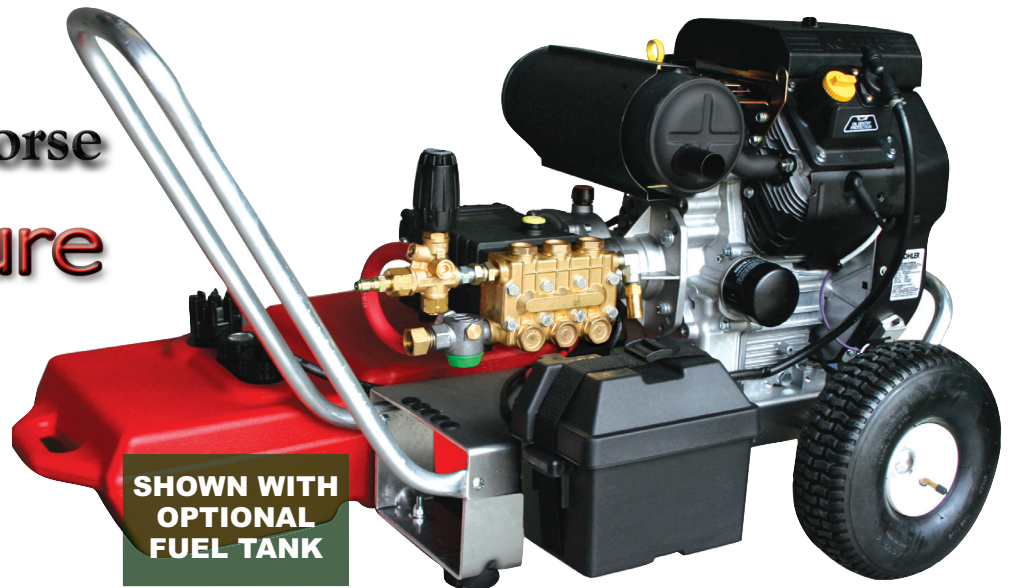

VISA ◦ Master Card ◦ AMEX ◦ Discover

Allison Iron Horse **S**ignature **S**eries

LEASING AVAILABLE - CALL FOR QUOTE!

**RELEASE THE TRIGGER and the engine RETURNS TO IDLE
which gives you up to \$2500.00 p/y in fuel savings!**

SYSTEM SPECIFICATIONS

- 18 HP **KOHLER** Engine
- Engine Returns to idle when gun is released
- 25 AMP Recharging System
- Marine Grade Battery Box
- Battery Cables
- Safety Pressure Relief Valve
- 1/4" Plate Aircraft Aluminum Cart
- Hot Water Ready - Just Add Burner
- Dual Power - 5.0/5.6 @ 3500/4000
- 20% Injector, Hose, Gun & Lance

Part #564118KHD

Or, the same machine without the injector, hose, gun, lance & nozzles

Part #564118KHD-BB

DUAL POWER!

5.6 @ 3,500 PSI

or

5.0 @ 4,000 PSI

Regular Price
is \$3,850.00

18 Horsepower!

SYSTEM SPECIFICATIONS

- 18 & 30 HP **KOHLER** Engines
- Engine Returns to idle when gun is released
- 25 AMP Recharging System
- Marine Grade Battery Box
- Battery Cables
- Safety Pressure Relief Valve
- 1/4" Plate Aircraft Aluminum Cart
- Hot Water Ready - Just Add Burner
- 20% Injector, Hose, Gun & Lance