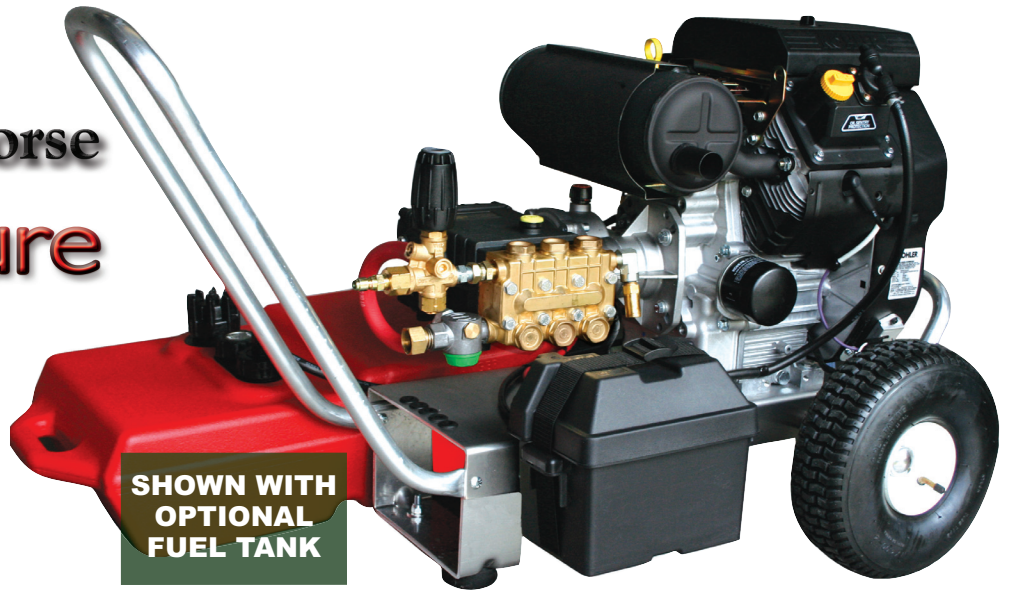

SYSTEM SPECIFICATIONS

- 18 HP **KOHLER** Engine
- Engine Returns to idle when gun is released
- 25 AMP Recharging System
- Marine Grade Battery Box
- Battery Cables
- Safety Pressure Relief Valve
- 1/4" Plate Aircraft Aluminum Cart
- Hot Water Ready - Just Add Burner
- Dual Power - 5.0/5.6 @ 3500/4000
- 20% Injector, Hose, Gun & Lance

Part #564118KHD

Or, the same machine without the injector, hose, gun, lance & nozzles

Part #564118KHD-BB

DUAL POWER!

5.6 @ 3,500 PSI

or

5.0 @ 4,000 PSI

Regular Price
is \$3,850.00

Allison Iron Horse Signature Series

**SUPER HIGH
VOLUME**

SHOWN WITH
OPTIONAL
FUEL TANK

LEASING AVAILABLE - CALL FOR QUOTE!

**RELEASE THE TRIGGER and the engine RETURNS TO IDLE
which gives you up to \$2500.00 p/y in fuel savings!**

18 Horsepower!

SYSTEM SPECIFICATIONS

- 18 & 30 HP **KOHLER** Engines
- Engine Returns to idle when gun is released
- 25 AMP Recharging System
- Marine Grade Battery Box
- Battery Cables
- Safety Pressure Relief Valve
- 1/4" Plate Aircraft Aluminum Cart
- Hot Water Ready - Just Add Burner
- 20% Injector, Hose, Gun & Lance