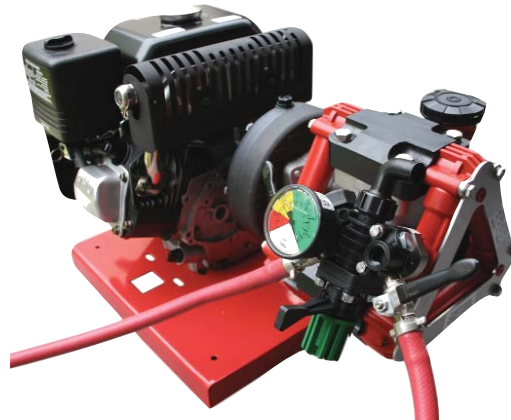

CYCLONE
BY
ALLISON

PUMPS CHLORINE

Up to 10 GPM & Up to 300 PSI

Regular Price $2,695.00

This Month
$1,695.00