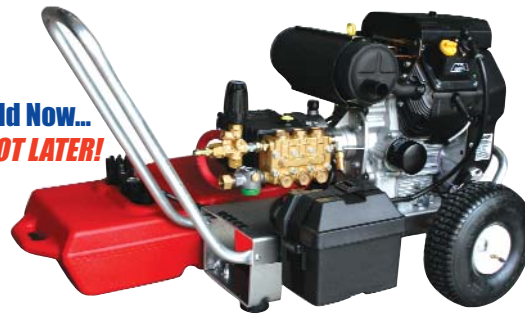

Here is how we can make
KOHLER POWER & PERFORMANCE
 a part of your business?

BOLTS TO FLOOR

Engine: **KOHLER 18**

TS2021 GEAR DRIVE

PSI: 3,500

GPM: 5.6

'ON OUR RED PLATE'

Reg Price **\$2,495.00**

This Month

\$1,995.00

SYSTEM SPECIFICATIONS

- 18 HP Kohler Engine with 20 AMP Recharging
- Engine Idles Down when Gun is Released
- Tachometer ○ 3 Oil Drain Plugs ○ Soft-Core Unloader
- Safety Pressure Relief ○ Water Filter ○ Suds Sucker Injector
- Battery Cables included

Add for A-la-Carte extras:

Gun, Hose, Lance, Nozzles & 'QC's' - #PWGP-4000 - \$125.00

**Buy Cold Now...
 ...ADD HOT LATER!**

SYSTEM SPECIFICATIONS

- ALLISON SEVERE DUTY PUMP with Quick Drain Oil Plug
- Auto Shut-down if pump overheats
- Tachometer & Hour Meter
- 30 HP Kohler Engine, 25 AMP with Quick Drain Oil Plug
- 9 Gallon Fuel Tank
- Marine Grade Battery Box
- ALLISON Gear Drive with Quick Drain Oil Plug
- ALLISON 'Soft-Core' Unloader
- Safety Pressure Relief Valve
- Oversize Aircraft Aluminum Cart
- Super Suds Sucker Injector
- 100', 4,000 PSI Hose
- HT-4100 Gun Hi-Flow Gun
- Hose Whip installed on Gun
- 48" Stainless Steel Lance
- Trombone Dual Nozzle Holder
- Completely Assembled

SUPER SKID

Complete with the
ALLISON BURNER
DIAGNOSTIC CENTER

System Features:

- TS2021 Pump (Nickel Head)
- 18 HP Vanguard
- Allison Burner Diagnostic System
- Beckett Industrial Burner
- High Volume Fuel Tanks
- Hose, Gun, Lance & Nozzles