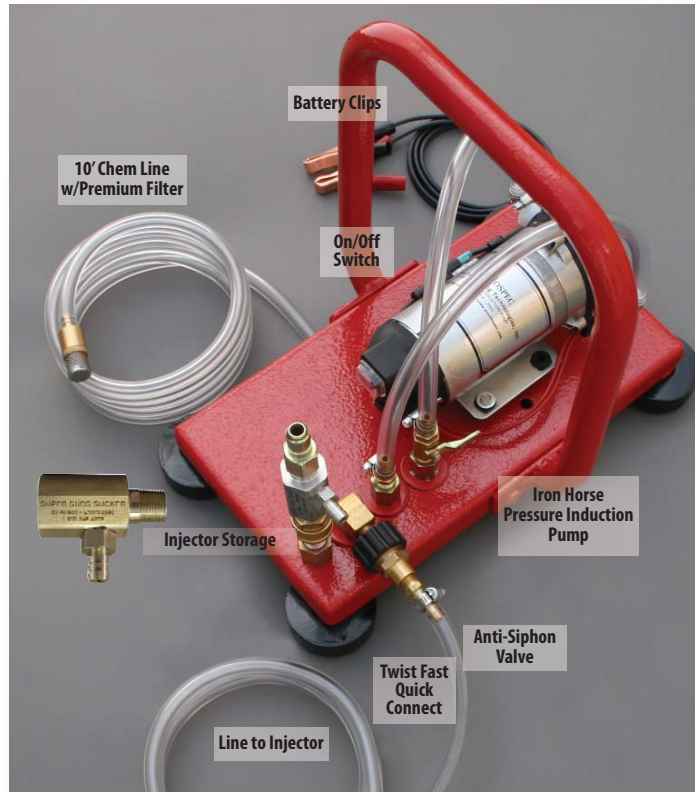

What we thought up 15 years ago...

EnviroSpec - innovators of the Pressure Washer Industry!

...you are finding on our competitors equipment today!

ALLISON IRON HORSE CHEMICAL INDUCTION SYSTEM

12 Volt, High Volume Comes Complete with:

- Allison High Induction Chemical Injector
- 4 additional, easily interchangeable injector nozzles that will allow you to use this system on any pressure washer from 2 GPM thru 10 GPM.
- Induction Pump mounted on a convenient 'hand carry' base plate.
- This System can be detached from the Chemical Injector and utilized to spray undiluted chemical when you purchase Part #1596

The Injector comes set up with convenient 'quick connects'

*To be used with pressure type unloaders only.
Not sure what type of unloader you have? Call!*

Sale $199.62

Part #1595