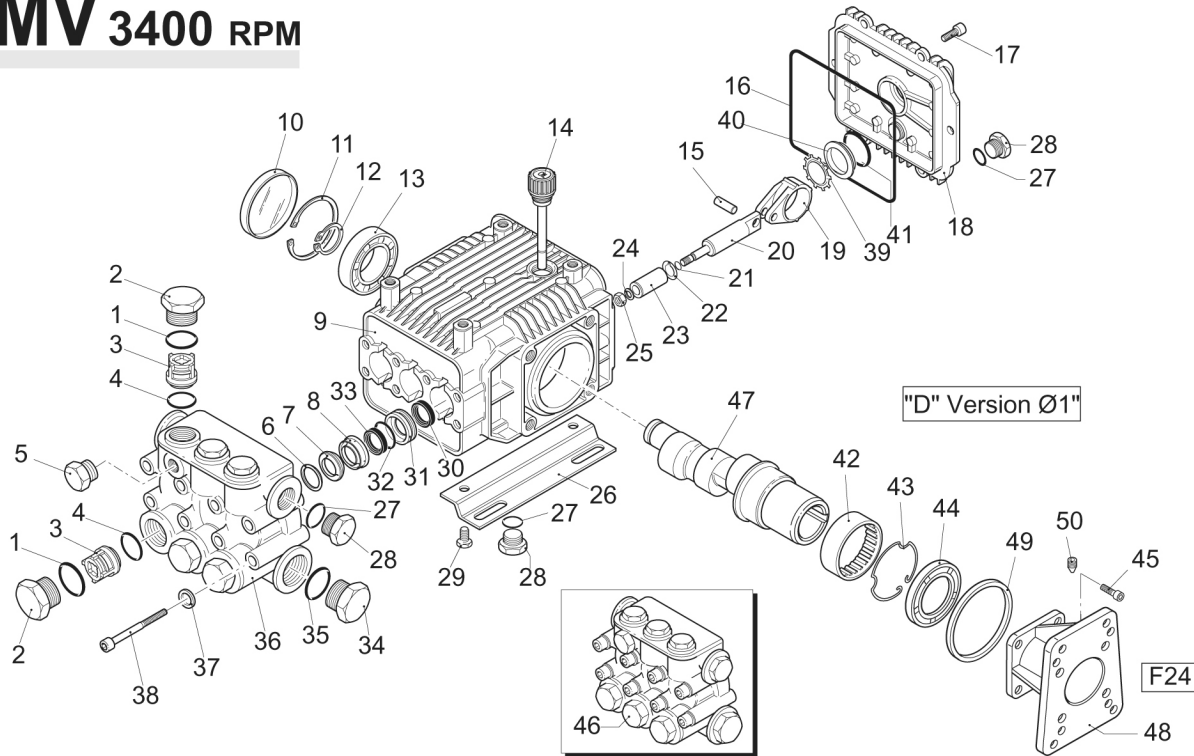

SXMV 3400 RPM

Pos.	Code	Description	Qty.
1	960160	O-Ring	6
1	1260162	Valve cap (442 in/lbs)	6
1	1260162T	Valve Cap 1/4" threaded (442 in/lbs)	1
3	1269050	Complete valve	6
4	880833	O-Ring	6
5	620301	Plug 1/8G	1
6	1780130	Support ring	3
7	1260130	High pressure packing	3
8	1780090	Piston guide	3
9	1780010	Pump body	1
10	1266740	Cap	1
11	1260790	Circlip	1
12	1780550	Snap ring	1
13	1780490	Bearing	1
14	880130	Oil cap	1
15	1780050	Piston pin	3
16	1780510	O-Ring	1
17	1200430	Bolt (89 in/lbs)	6
18	1789010	Complete cover	1
19	1780710	Bronze connecting rod	3
20	1780060	Guiding piston	3
21	480480	O-Ring	3
22	1260091	Washer (slinger)	3
23	1780070	Plunger	3
24	1260100	Piston washer	3
25	1260110	Nut (106 in/lbs)	3
26	1380141	Mounting rail	2
26b	2729	5/8" Rail Kit	1
26c	2633H	2-5/8" Rail Kit	1
27	740290	O-Ring	3
28	1980740	3/8" G plug	3
29	1260470	Bolt	4
30	1260460	Oil seal	3
31	1780100	Rear piston guide	3
32	770260	O-Ring	3
33	1260440	Low pressure seal	3
34	820361	Brass Plug 1/2G	1
35	180101	O-Ring	1
36	1781060	Pump head	1
37	1381550	Washer	8
38	1322730	Head bolt (133 in/lbs)	8
39	1260430	Snap ring	1
40	1260250	Oil sight glass	1

Pos.	Code	Description	Qty.
41	1140450	O-Ring	1
42	1321190	Bearing	1
43	1321080	Snap ring	1
44	480671	Oil seal	1
45	180030	Bolt	4
46	1789209	Pump head pre assem.	1
47	1780340	Hollow shaft Ø1"	○ 1
47	1780920	Hollow shaft Ø1"	□ 1
47	1780330	Hollow shaft Ø1"	▽ 1
48	1597	Gas engine flange	1
49	1780430	Bushing	1
50	820440	Set screw	1

Legend		
Ø15	Ø15	Ø15
For ○	For □	For ▽
SXMV3G40	SXMV3.5G40	SXMV4G35

Repair Kits			
Water Seals	Valves	Pistons	Oil Seals
Kit 2741	Kit 2125	Kit 2544	Kit 2787
Pos. Qty.	Pos. Qty.	Pos. Qty.	Pos. Qty.
7 3	3 6	21 3	10 1
32 3	4 6	22 3	16 1
33 3		23 3	30 3
		24 3	44 1
		25 3	

Support Rings	
Kit 2740	
Pos. Qty.	
6 3	

Special Parts		
Code	Description	Qty.
2776	Viton water seals Ø15	1
2817	Kit for up to 180°F Ø15 High Temp	1