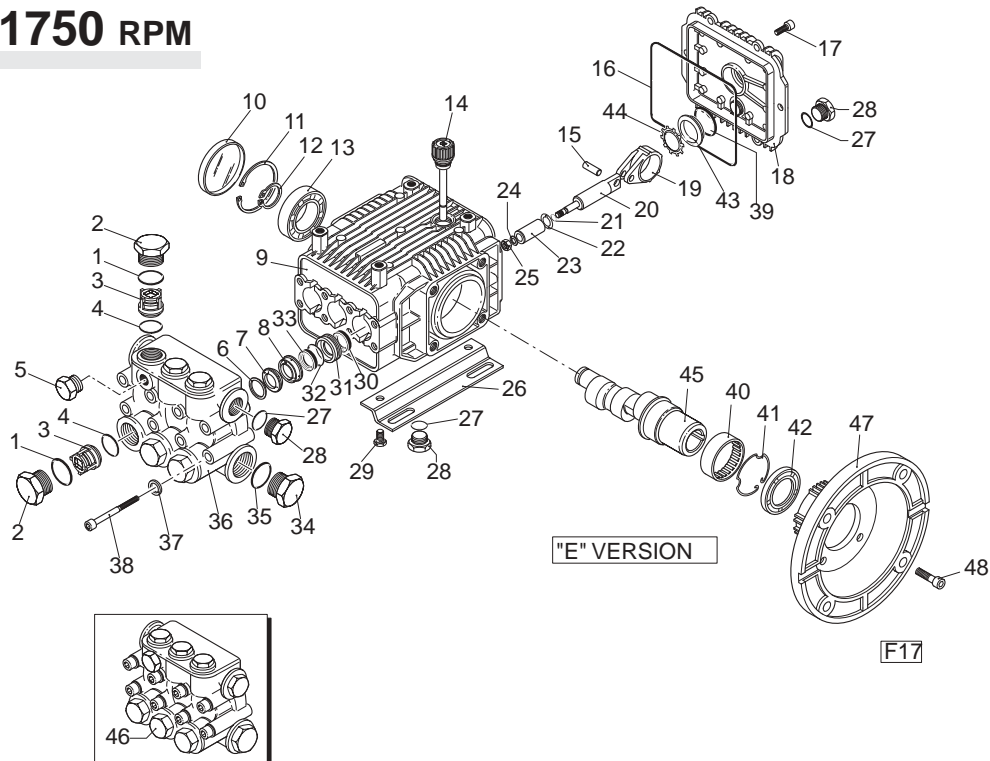

# SXMA 1750 RPM

Pos.	Code	Description	Qty.
1	960160	O-Ring	6
2	1260162	Valve Cap (442 in/lbs)	6
	1260162T	Valve Cap 1/4" threaded (442 in/lbs)	1
3	1269050	Complete valve	6
4	880830	O-Ring	6
5	620301	Plug	1
6	1780130	Support ring Ø15	3
	1780140	Support ring Ø18	3
7	1260130	High pressure packing Ø15	3
	1260220	High pressure packing Ø18	3
8	1780090	Piston guide Ø15	3
	1780110	Piston guide Ø18	3
9	1780010	Pump body	1
10	1266740	Cap	1
11	1260790	Circlip	1
12	1780550	Snap ring	1
13	1780490	Bearing	1
14	880130	Vented oil cap	1
15	1780050	Piston pin	3
16	1780510	O-Ring	1
17	1200430	Bolt (89 in/lbs)	6
18	1789010	Complete cover	1
19	1780710	Con rod	3
20	1780060	Guiding piston	3
21	480480	O-Ring	3
22	1260091	Washer (slinger)	3
23	1780070	Plunger Ø15	3
	1780080	Plunger Ø18	3
24	1260100	Piston washer	3
25	1260110	Nut (106 in/lbs)	3
26	1380141	Mounting rail	2
26b	2729	5/8" Rail Kit	1
26c	2633H	2-5/8" Rail Kit	1
27	740290	O-Ring	3
28	1980740	3/8" G plug	3
29	1260470	Bolt	4
30	1260460	Oil seal	3
31	1780100	Rear piston guide Ø15	3
	1780120	Rear piston guide Ø18	3
32	770260	O-Ring	3
33	1260440	Low pressure seal Ø15	3
	1260450	Low pressure seal Ø18	3
34	820361	Plug 1/2G	1

Pos.	Code	Description	Qty.
35	180101	O-Ring	1
36	1780020	Pump head	1
37	1381550	Washer	8
38	1322730	Head bolt (133 in/lbs)	8
39	1140450	O-Ring	1
40	1321190	Bearing	1
41	1321080	Snap ring	1
42	480671	Oil seal	1
43	1260250	Oil sight glass	1
44	1260430	Snap ring	1
45	1780300	Hollow shaft Ø 1 1/8" ○	1
	1780290	Hollow shaft Ø 1 1/8" □	1
	1780950	Hollow shaft Ø 1 1/8" ▼	1
46	1789201	Complete pump head Ø15	1
	1789202	Complete pump head Ø18	1
47	1380380	Motor flange	1
48	180030	Bolt	4

Legend		
Ø15	Ø15	Ø18
For ○	For □	For ▼
SXMA3G30	SXMA3.5G30	SXMA4G30

Repair Kits			
Water Seals	Valves	Pistons	Oil Seals
Kit 2741Ø15		Kit 2544Ø15	
Kit 2747Ø18	Kit 2125	Kit 2545Ø18	Kit 2787 E Version
Pos.	Qty.	Pos.	Qty.
7	3	3	6
32	3	4	6
33	3		
		21	3
		22	3
		23	3
		24	3
		25	3
		10	1
		16	1
		30	3
		42	1