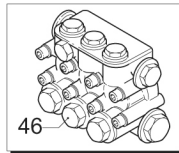

SXMA 1750 RPM

Pos.	Code	Description	Qty.
1	960160	O-Ring	6
2	1260162	Valve Cap (442 in/lbs)	6
2	1260162T	Valve Cap 1/4" threaded (442 in/lbs)	1
3	1269050	Complete valve	6
4	880830	O-Ring	6
5	620301	Plug	1
6	1780130	Support ring Ø15	3
7	1780140	Support ring Ø18	3
7	1260130	High pressure packing Ø15	3
7	1260220	High pressure packing Ø18	3
8	1780090	Piston guide Ø15	3
8	1780110	Piston guide Ø18	3
9	1780010	Pump body	1
10	1266740	Cap	1
11	1260790	Circlip	1
12	1780550	Snap ring	1
13	1780490	Bearing	1
14	880130	Vented oil cap	1
15	1780050	Piston pin	3
16	1780510	O-Ring	1
17	1200430	Bolt (89 in/lbs)	6
18	1789010	Complete cover	1
19	1780710	Con rod	3
20	1780060	Guiding piston	3
21	480480	O-Ring	3
22	1260091	Washer (slinger)	3
23	1780070	Plunger Ø15	3
23	1780080	Plunger Ø18	3
24	1260100	Piston washer	3
25	1260110	Nut (106 in/lbs)	3
26	1380141	Mounting rail	2
26b	2729	5/8" Rail Kit	1
26c	2633H	2-5/8" Rail Kit	1
27	740290	O-Ring	3
28	1980740	3/8" G plug	3
29	1260470	Bolt	4
30	1260460	Oil seal	3
31	1780100	Rear piston guide Ø15	3
31	1780120	Rear piston guide Ø18	3
32	770260	O-Ring	3
33	1260440	Low pressure seal Ø15	3
33	1260450	Low pressure seal Ø18	3
34	820361	Plug 1/2G	1

Pos.	Code	Description	Qty.
35	180101	O-Ring	1
36	1780020	Pump head	1
37	1381550	Washer	8
38	1322730	Head bolt (133 in/lbs)	8
39	1140450	O-Ring	1
40	1321190	Bearing	1
41	1321080	Snap ring	1
42	480671	Oil seal	1
43	1260250	Oil sight glass	1
44	1260430	Snap ring	1
45	1780300	Hollow shaft Ø 1 1/8" ○	1
45	1780290	Hollow shaft Ø 1 1/8" □	1
45	1780950	Hollow shaft Ø 1 1/8" ▼	1
46	1789201	Complete pump head Ø15	1
46	1789202	Complete pump head Ø18	1
47	1380380	Motor flange	1
48	180030	Bolt	4

Legend		
Ø15	Ø15	Ø18
For ○	For □	For ▼
SXMA3G30	SXMA3.5G30	SXMA4G30

Repair Kits			
Water Seals	Valves	Pistons	Oil Seals
Kit 2741Ø15		Kit 2544Ø15	
Kit 2747Ø18	Kit 2125	Kit 2545Ø18	Kit 2787 E Version
Pos.	Qty.	Pos.	Qty.
7	3	3	6
32	3	4	6
33	3		
		21	3
		22	3
		23	3
		24	3
		25	3
		10	1
		16	1
		30	3
		42	1