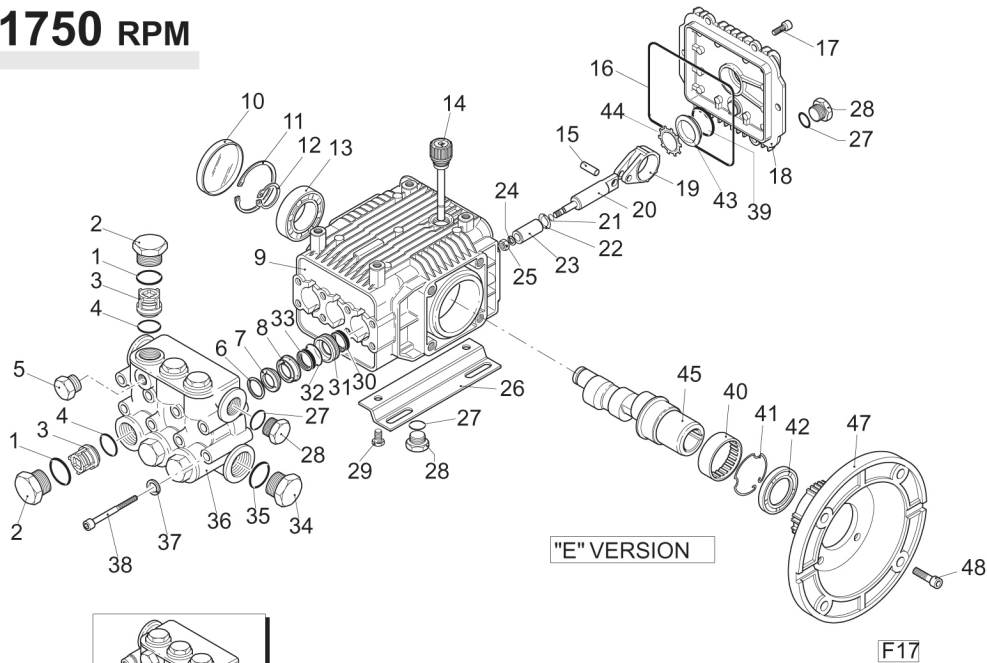

SXMA 1750 RPM

Pos.	Code	Description	Qty.
1	960160	O-Ring	6
2	1260162	Valve Cap (442 in/lbs)	6
2	1260162T	Valve Cap 1/4" threaded (442 in/lbs)	1
3	1269050	Complete valve	6
4	880830	O-Ring	6
5	620301	Plug	1
6	1780130	Support ring Ø15	3
7	1780140	Support ring Ø18	3
7	1260130	High pressure packing Ø15	3
7	1260220	High pressure packing Ø18	3
8	1780090	Piston guide Ø15	3
8	1780110	Piston guide Ø18	3
9	1780010	Pump body	1
10	1266740	Cap	1
11	1260790	Circlip	1
12	1780550	Snap ring	1
13	1780490	Bearing	1
14	880130	Vented oil cap	1
15	1780050	Piston pin	3
16	1780510	O-Ring	1
17	1200430	Bolt (89 in/lbs)	6
18	1789010	Complete cover	1
19	1780710	Con rod	3
20	1780060	Guiding piston	3
21	480480	O-Ring	3
22	1260091	Washer (slinger)	3
23	1780070	Plunger Ø15	3
23	1780080	Plunger Ø18	3
24	1260100	Piston washer	3
25	1260110	Nut (106 in/lbs)	3
26	1380141	Mounting rail	2
26b	2729	5/8" Rail Kit	1
26c	2633H	2-5/8" Rail Kit	1
27	740290	O-Ring	3
28	1980740	3/8" G plug	3
29	1260470	Bolt	4
30	1260460	Oil seal	3
31	1780100	Rear piston guide Ø15	3
31	1780120	Rear piston guide Ø18	3
32	770260	O-Ring	3
33	1260440	Low pressure seal Ø15	3
33	1260450	Low pressure seal Ø18	3
34	820361	Plug 1/2G	1

Pos.	Code	Description	Qty.
35	180101	O-Ring	1
36	1780020	Pump head	1
37	1381550	Washer	8
38	1322730	Head bolt (133 in/lbs)	8
39	1140450	O-Ring	1
40	1321190	Bearing	1
41	1321080	Snap ring	1
42	480671	Oil seal	1
43	1260250	Oil sight glass	1
44	1260430	Snap ring	1
45	1780300	Hollow shaft Ø 1 1/8" ○	1
45	1780290	Hollow shaft Ø 1 1/8" □	1
45	1780950	Hollow shaft Ø 1 1/8" ▼	1
46	1789201	Complete pump head Ø15	1
46	1789202	Complete pump head Ø18	1
47	1380380	Motor flange	1
48	180030	Bolt	4

Legend		
Ø15	Ø15	Ø18
For ○	For □	For ▼
SXMA3G30	SXMA3.5G30	SXMA4G30

Repair Kits			
Water Seals	Valves	Pistons	Oil Seals
Kit 2741Ø15		Kit 2544Ø15	
Kit 2747Ø18	Kit 2125	Kit 2545Ø18	Kit 2787 E Version
Pos.	Qty.	Pos.	Qty.
7	3	3	6
32	3	4	6
33	3		
		21	3
		22	3
		23	3
		24	3
		25	3
		10	1
		16	1
		30	3
		42	1