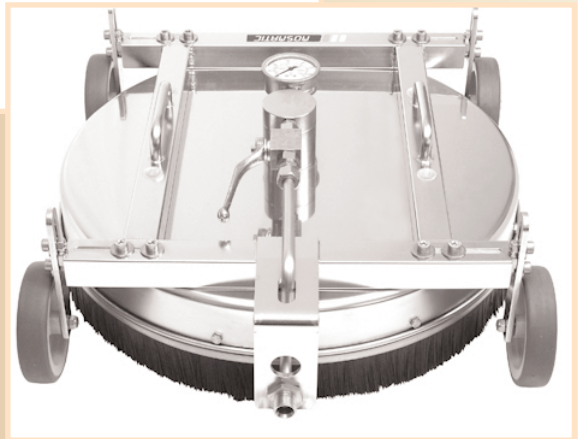

ROSMATIC

Part Number: MO1-DR520

Height Adjustable from: 7.7" to 9"

Width Adjustable from : 21.6" to 25.2"

Stainless Steel Housing: 21"

Maximum Pressure: 3,600 PSI

Pressure Gauge Included

On/Off Ball Valve Included