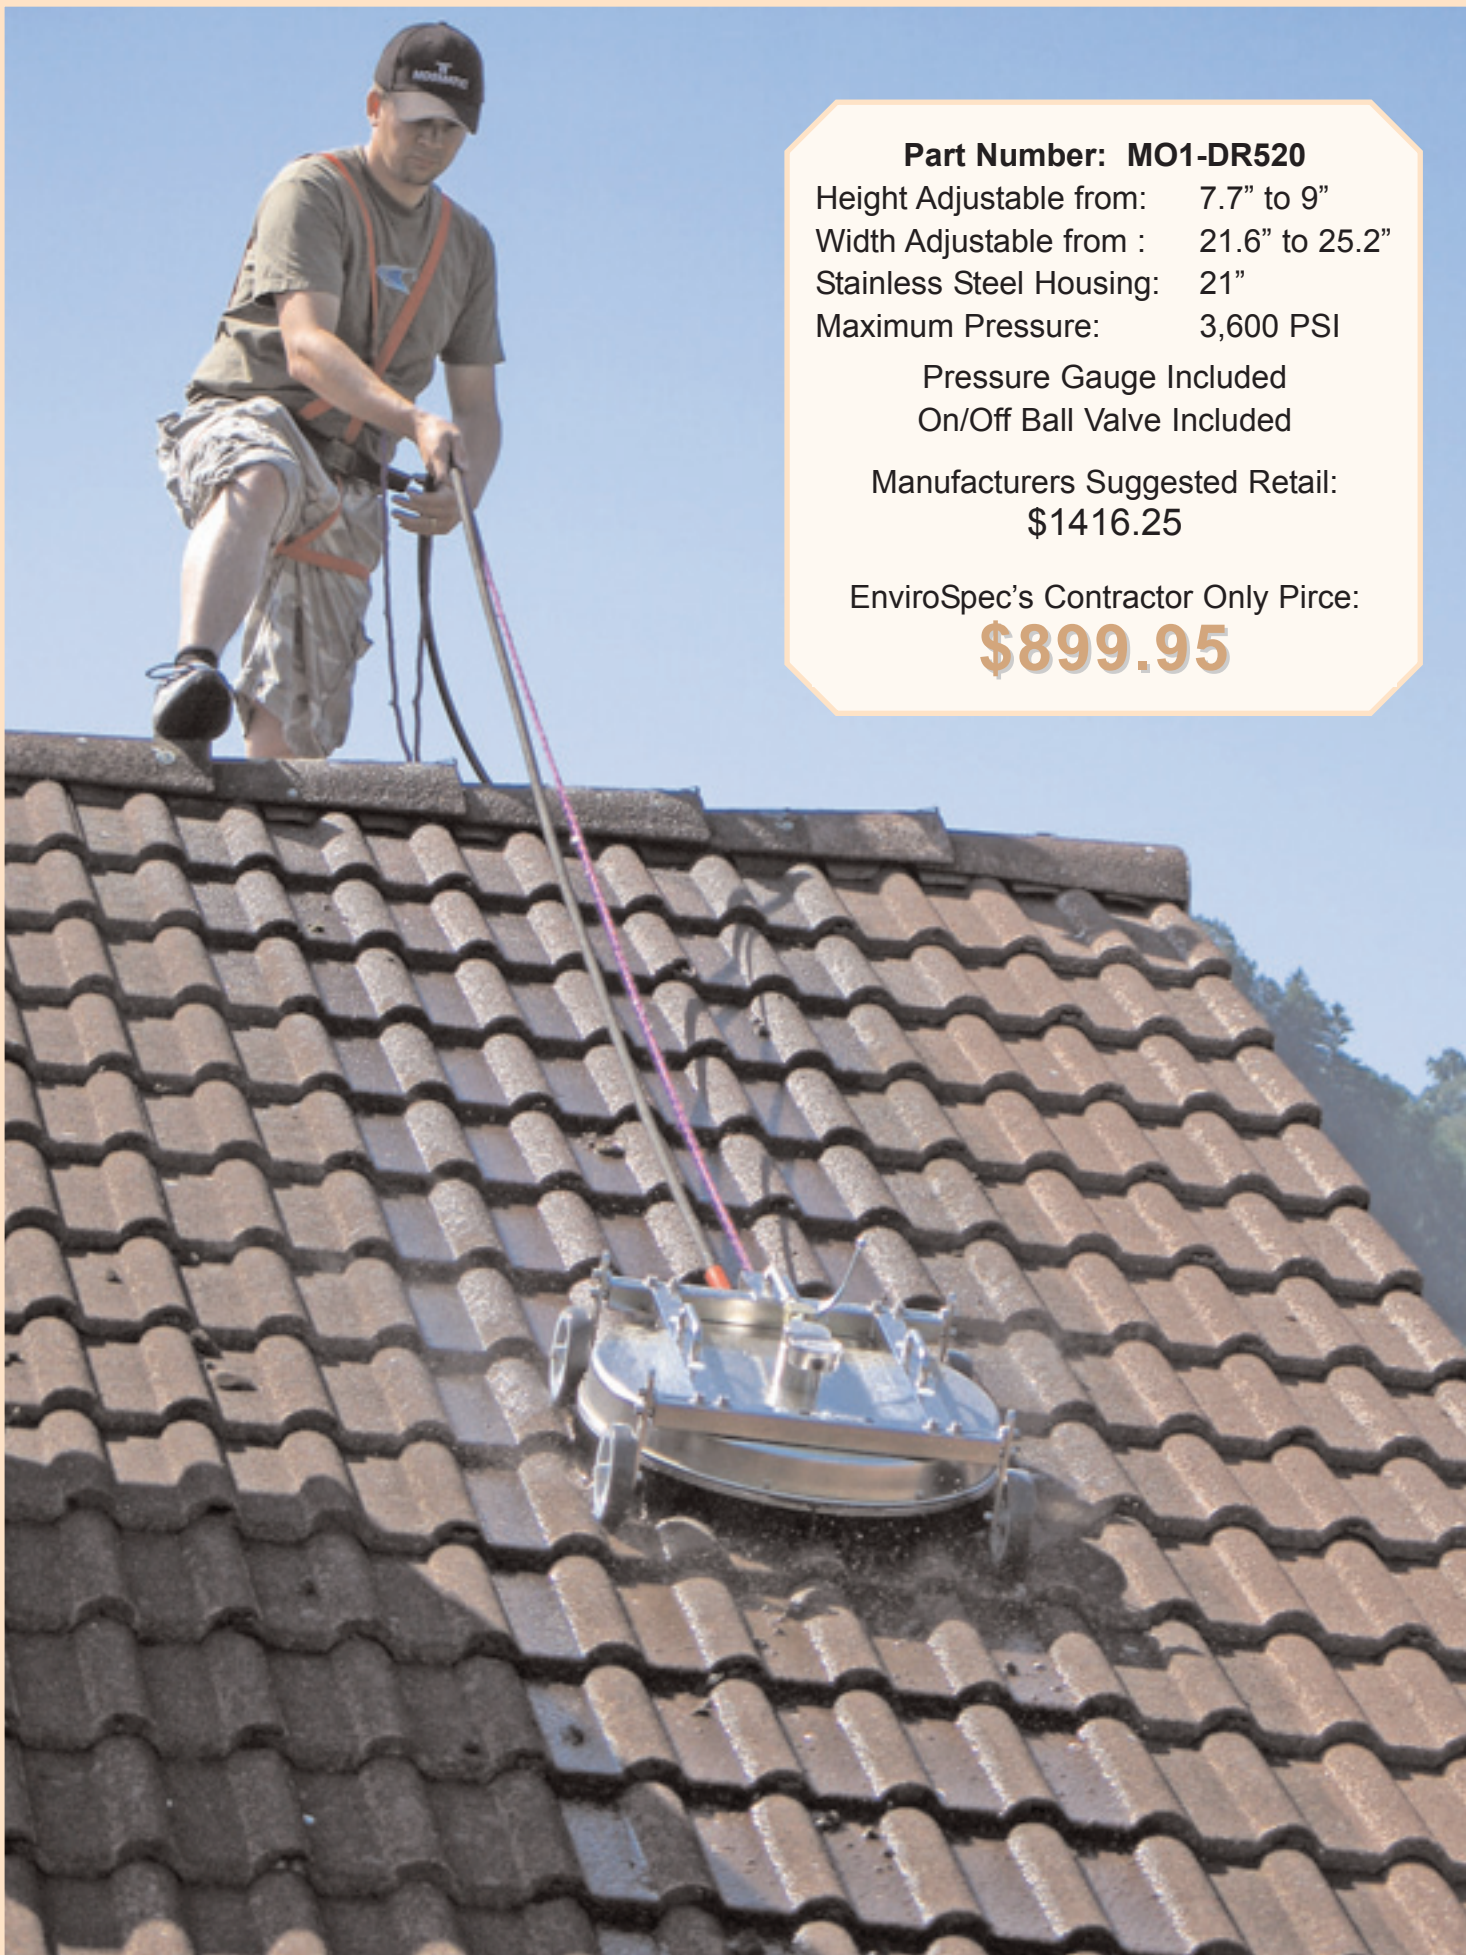

ROSMATIC

Part Number: MO1-DR520

Height Adjustable from: 7.7" to 9"

Width Adjustable from : 21.6" to 25.2"

Stainless Steel Housing: 21"

Maximum Pressure: 3,600 PSI

Pressure Gauge Included

On/Off Ball Valve Included