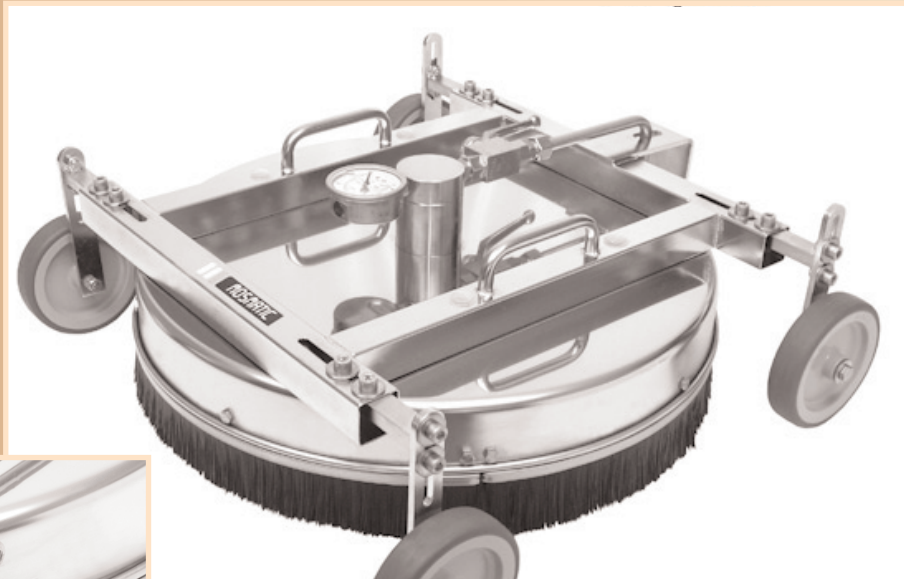

ROSMATIC

Part Number: MO1-DR520

Height Adjustable from: 7.7" to 9"

Width Adjustable from : 21.6" to 25.2"

Stainless Steel Housing: 21"

Maximum Pressure: 3,600 PSI

Pressure Gauge Included

On/Off Ball Valve Included