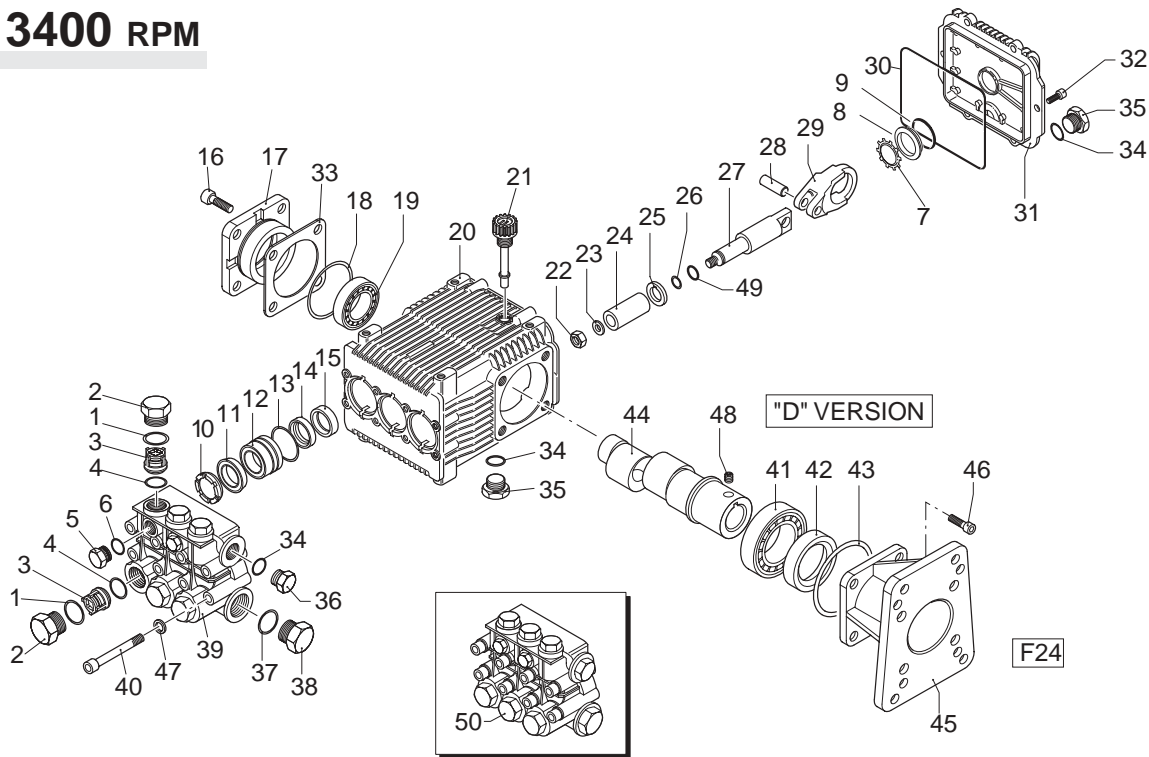

RKV 3400 RPM

Pos.	Code	Description	Qty.
1	960160	O-Ring	6
2	960090	Valve cap Brass (478 in/lbs)	6
3	960850	Valve cap SS (478 in/lbs)	6
4	960090T	Brass valve cap 1/4" threaded	1
5	960850T	SS valve cap 1/4" threaded	1
6	889052	Complete valve	6
7	1389051	Complete valve	6
8	880830	O-Ring	6
9	880581	Plug 1/4G Brass	2
10	1380690	Plug 1/4G NP	2
11	820510	O-Ring	2
12	1260430	Snap ring	1
13	1260250	Oil sight glass	1
14	1140450	O-Ring	1
15	960110	Support ring	3
16	880320	High pressure packing	3
17	1380090	Piston guide	3
18	961240	O-Ring	3
19	880330	Gasket	3
20	1383130	Oil seal	3
21	850370	Bolt (217 in/lbs)	8
22	1380050	Closed bearing sup.	1
23	640030	O-Ring	2
24	2280240	Bearing	1
25	1382770	Pump housing	1
26	880130	Oil cap	1
27	962010	Nut (106 in/lbs)	3
28	962000	Washer	3
29	1380940	Piston	3
30	1380950	Slinger	3
31	600180	O-Ring	3
32	1380920	Guiding piston	3
33	1380060	Piston pin	3
34	1383050	Aluminum con-rod	3
35	1383020	Bronze con-rod	3
36	1780510	O-Ring	1
37	1789010	Complete cover	1
38	1343510	Bolt (89 in/lbs)	6
39	1380120	0.10mm shim	1-3
40	1380130	0.20mm shim	1-3
41	1380530	0.25mm shim	1-3
42	1382810	0.05mm shim	1-3
43	740290	O-Ring	3
44	1980740	3/8" G plug	2

Pos.	Code	Description	Qty.
36	1980740	3/8" G plug Brass	2
37	1981180	3/8" G plug NP	2
38	180101	O-Ring	1
39	820361	Plug 1/4G Brass	2
40	960870	Plug 1/4G NP	2
41	1381071	Pump head	1
42	1381070	Pump head	1
43	820150	Head bolt (217 in/lbs)	8
44	1380320	Bearing	1
45	621170	Oil seal	1
46	1380220	O-Ring	1
47	2280140	Hollow shaft 1"	1
48	2280130	Hollow shaft 1"	1
49	2280590	Hollow shaft 1"	1
	2280600	Hollow shaft 1"	1
	1597	Gas engine flange	1
	180030	Bolt	4
	1381850	Washer	8
	820440	Set screw	1
	1080401	Back-up ring	3
	1389232	Complete pump head	1
	1389228	Complete pump head	1
	1389224	Complete pump head	1