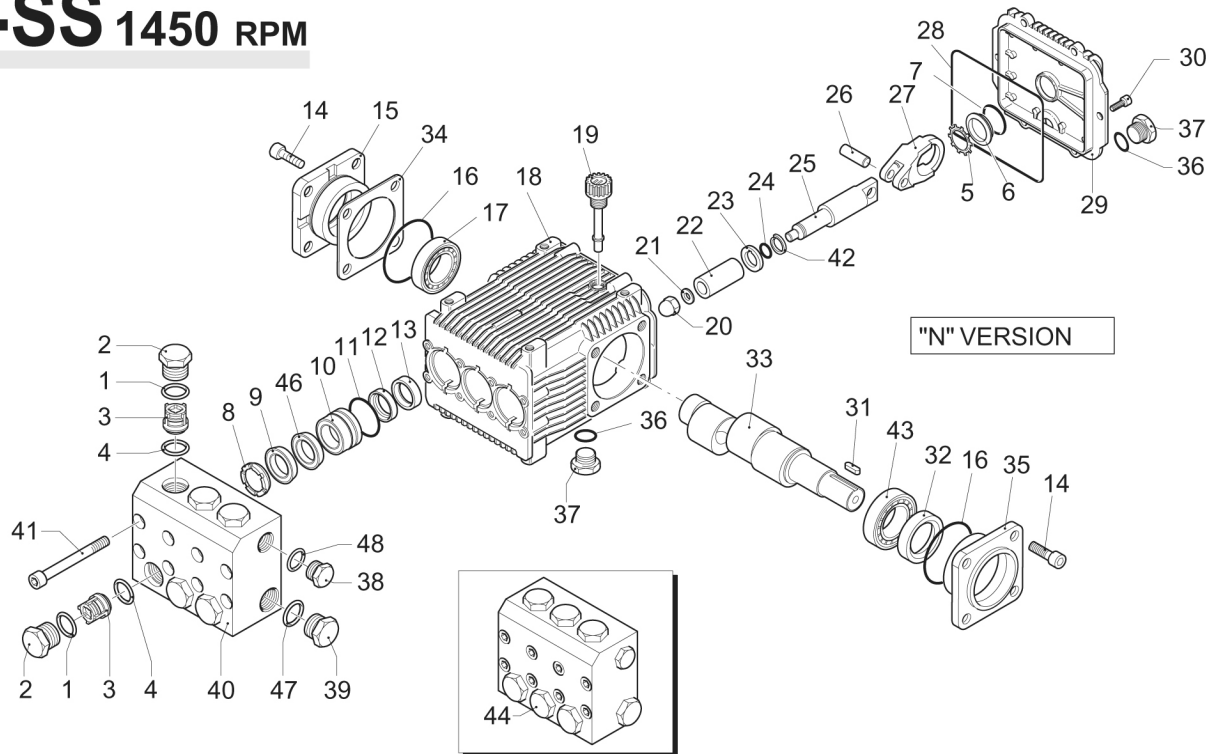

RK-SS 1450 RPM

Pos.	Code	Description	Qty.
1	960161	O-Ring	6
2	2340030	Valve cap (478 in/lbs)	6
3	960850T	SS Valve cap 1/4" threaded	1
4	2349050	Complete valve	6
5	880831	O-Ring	6
6	1260430	Snap ring	1
7	1260250	Oil sight glass	1
8	1140450	O-Ring	1
9	960110	Support ring	3
10	880321	High pressure packing	3
11	2340140	Piston guide	3
12	961241	O-Ring	3
13	880331	Low pressure seal	3
14	880520	Oil seal	3
15	2340240	Bolt (217 in/lbs)	8
16	2349011	Complete side cover	1
17	640030	O-Ring	2
18	2280240	Bearing	1
19	2340260	Pump housing	1
20	880130	Oil cap	1
21	2340060	Nut (106 in/lbs)	3
22	2340200	Washer	3
23	1383230	Piston	3
24	2340110	Slinger	3
25	480482	O-Ring	3
26	2340070	Guiding piston	3
27	1380060	Piston pin	3
28	1383020	Bronze con-rod	3
29	1780510	O-Ring	1
30	2349010	Complete cover	1
31	2340250	Bolt (89 in/lbs)	6
32	1380520	Key	1
33	180340	Oil seal	1
34	2280100	Crankshaft	○ 1
35	2280080	Crankshaft	□ 1
36	2280060	Crankshaft	▽ 1
	1382810	0.05 mm shim	1-3
	1380120	0.10 mm shim	1-3
	1380130	0.20 mm shim	1-3
	1380530	0.25 mm shim	1-3
	2340280	Open bearing sup.(217 in/lbs)	1
	740290	O-Ring	2

Pos.	Code	Description	Qty.
37	2340350	3/8" G plug	2
38	2340050	Plug 3/8NPT	1
39	2340350	Plug 3/8G	1
40	2340040	Plug 1/2NPT	1
41	2340360	Plug 1/2G	1
42	2340020	Complete pump head NPT	1
43	2340370	Complete pump head G	1
44	2349200	Pump head assembly NPT	1
	2349203	Pump head assembly G	1
46	2340310	Back-up ring	3
47	180102	O-Ring	1
48	740291	O-Ring	1

Legend		
Ø18	Ø18	Ø18
For ○	For □	For ▽
RK-SS11.11	RK-SS13.17	RK-SS15.15

Repair Kits							
Water Seals		Valves		Pistons		Oil Seals	
Kit 2516		Kit 2514		Kit 2552		Kit 2528	
Pos.	Qty.	Pos.	Qty.	Pos.	Qty.	Pos.	Qty.
9	3	3	6	20	3	13	3
11	3	4	6	21	3	16	2
12	3			22	3	28	1
46	3			23	3	32	1
				24	3		
				42	3		