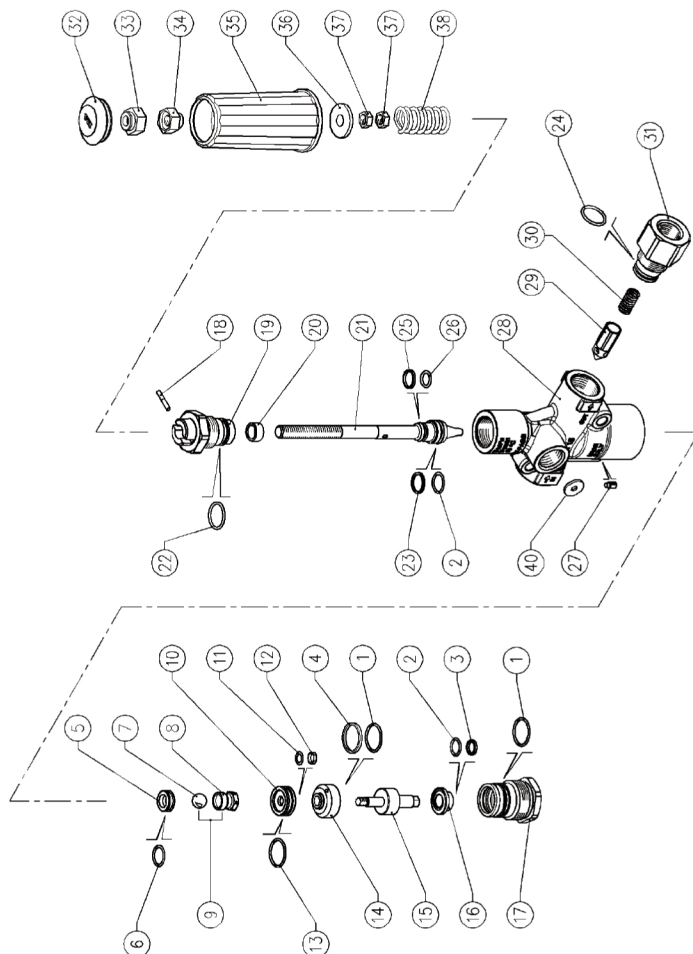

### SPECIFICATIONS

Part Number	AU2145
Max. Volume	5.3 to 21.0 GPM
Max. Pressure	4050 PSI
Min. Pressure	580 PSI
Max Temperature	140 <sup>0</sup> F

Note: The valve has been designed for continuous use at a water temperature of 140<sup>0</sup> F. It can operate for short periods at a maximum temperature of 195<sup>0</sup> F.

Port Sizes:	Inlet	1/2" BSP-F
	Outlet	1/2" BSP-F
	Bypass	1/2" BSP-F

Overall Dimensions	9.35" x 4.42" x 2"
Weight	3.8 lbs.

### PARTS LIST

ITEM	PART #	DESCRIPTION	QTY
1*	Y10307308	O-ring, 1.78x23.52	2
2*	Y10306000	O-ring, 1.78x12.42	2
3*	Y10416500	Back-up Ring	1
4*	Y10406000	Back-up Ring, 22x24x2	1
5*	Y60280351	Seat, 10mm, SST	1
6*	Y10306401	O-ring, 1.78x14mm	1
9*	Y60281621	Shutter Pin, M8 + Ball, 1/2"	1
10	Y60280631	Piston Ring, Brass, 9mm	1
11*	Y10305801	O-ring, 1.78x10.82mm	1
12*	Y10406100	Back-up Ring, 9x11x2mm	1
13*	Y10307002	O-ring, 1.78x18.77mm	1
14	Y60280731	Piston Ring, Brass, 9x26.9mm	1
15	Y60280251	Pin, SST	1
16	Y60280831	Piston Ring, Brass, 10.7mm	1
17	Y60281031	Lower Plug, Brass	1
18	Y15102100	Roll Pin, 3x14mm, SST	1
19	Y60280431	Piston Holder, Brass	1
20*	Y30072884	Bushing, 9x13x6mm	1
21	Y60281351	Valve Piston, SST	1
22*	Y10306801	O-ring, 1.78x17.7	1
23*	Y10416100	Back-up Ring, 18mm	1
24*	Y10307261	O-ring, 1.78x21.95	1
25*	Y10416200	Back-up Ring, 14.2mm	1
26*	Y10305700	O-ring, 1.78x9.25mm	1
27	Y16220300	Set Screw, M6x10mm, SST	1
28	Y60280535	Housing, 1/2 BSP-F, Brass	1
29	Y60280151	Set Shutter	1
30	Y60281251	Spring, 1.5x12.5x32mm, SST	1
31	Y60280931	Shutter Coupling, 1/2 BSP-F, Brass	1
33	Y11458910	Hex. Locknut, M8	1
35	Y60002424	Knob + Plug	1
36	Y14372040	Washer, 9.2x24x0.5mm	1
37	Y11457331	Hex. Nut, M8, Brass	2
38	Y60003361	Spring, 5.7x25x53mm	1
40	Y60262431	Nozzle, 4.5mm, Brass, 1/2 BSP - optional	1
40	Y60262531	Nozzle, 5.5mm, Brass, 1/2 BSP - optional	1
*	Y60281424	Repair Kit	1