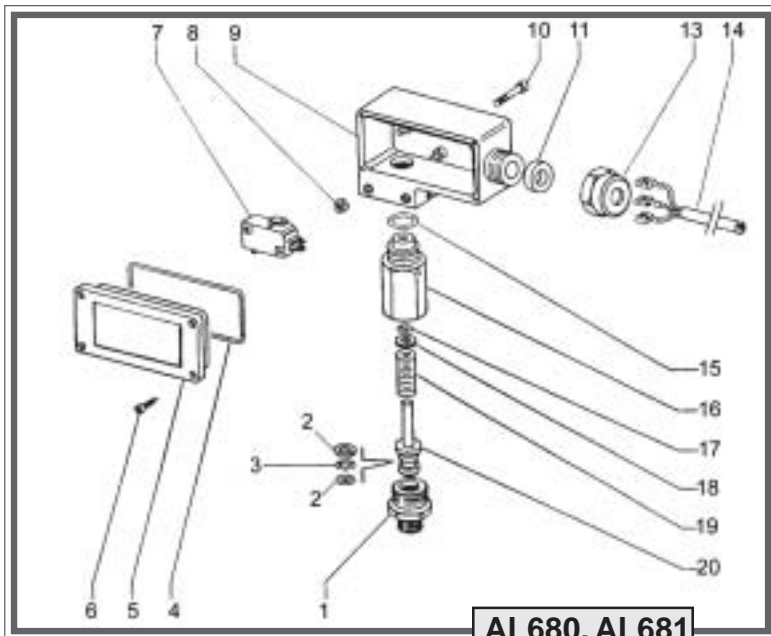

Pressure Switches

AL680, AL681

POS	CODE	QTY	DESCRIPTION
	108-150039	1	S.S. 3/8 FEM. GAS x 1/4 MAL. GAS seat union
	108-150048	1	S.S. 3/8 MAL. GAS x 3/8 MAL. GAS seat union
	108-150080	1	3/8 FEM. GAS x 1/4 MAL. GAS seat union
	108-150081	1	3/8 MAL. GAS x 3/8 MAL. GAS seat union
2	108-000115	2	Back-up ring
3	102-060138	1	O-ring 2021 viton
4	108-060137	1	O-ring 2175 70SH
5	108-020104	1	Cover
6	108-190004	4	ø 2,2 x 9,5 cross head screw
7	108-080300	1	Switch
8	004-030205	2	M4 nut
9	108-160128	1	Body
10	108-190100	2	M4 x 22 screw
11	108-060144	1	O-ring 3,53 x 7,52 70SH
13	108-060020	1	Ring nut
14	108-020401	1	1200 mm (47") cable - 3 ways
15	108-060136	1	O-ring 115 70SH
16	108-150040	1	Seat union
17	102-060114	1	O-ring 2018 70SH
18	108-150203	1	ø 5,2 x 9,8 x 1,5 washer
19	108-400500	1	Spring P.S.I. 435
	108-400501	1	Spring P.S.I. 580
20	108-160509	1	Stem
	108-650800	4	Repair kit

POS	CODE	QTY	DESCRIPTION
1	109-1500112	1	3/8 MA.L GAS seat union
1	109-1500110	1	1/4 MAL. GAS seat union
2	109-060165	2	O-ring 2015 70SH
3	109-000126	1	Back-up ring
4	109-160518	1	Stem
5	109-150115	1	ø 4 x 15 x 2,5 washer
6	109-400504	1	217,5 psi spring
	109-400505	1	362,5 psi spring
	109-400506	1	652,5 psi spring
7	109-150116	1	ø 4,2 x 8 x 1 washer
9	109-020086	1	Body
10	109-050204	1	Clamp
11	108-190004	2	ø 2,2 x 9,5 cross head screw
12	109-020108	1	Cover
13	109-060164	1	O-ring 3131 70SH
16	109-080301	1	Switch
17	109-020404	1	1200 mm (47") cable - 3 ways
18	005-060132	1	O-ring 6312 viton
19	109-060036	1	Blue wire fastener
	109-060035	1	Red wire fastener
	109-060032	1	Black wire fastener
20	109-650802	2	Switch repair kit
	109-650801	5	Repair kit