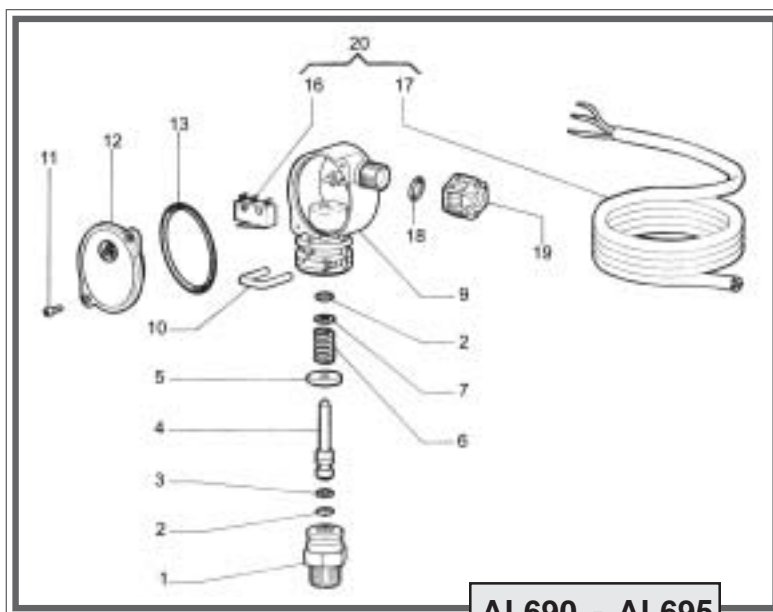

Pressure Switches

AL680, AL681

POS	CODE	QTY	DESCRIPTION
	108-150039	1	S.S. 3/8 FEM. GAS x 1/4 MAL. GAS seat union
	108-150048	1	S.S. 3/8 MAL. GAS x 3/8 MAL. GAS seat union
	108-150080	1	3/8 FEM. GAS x 1/4 MAL. GAS seat union
	108-150081	1	3/8 MAL. GAS x 3/8 MAL. GAS seat union
2	108-000115	2	Back-up ring
3	102-060138	1	O-ring 2021 viton
4	108-060137	1	O-ring 2175 70SH
5	108-020104	1	Cover
6	108-190004	4	ø 2,2 x 9,5 cross head screw
7	108-080300	1	Switch
8	004-030205	2	M4 nut
9	108-160128	1	Body
10	108-190100	2	M4 x 22 screw
11	108-060144	1	O-ring 3,53 x 7,52 70SH
13	108-060020	1	Ring nut
14	108-020401	1	1200 mm (47") cable - 3 ways
15	108-060136	1	O-ring 115 70SH
16	108-150040	1	Seat union
17	102-060114	1	O-ring 2018 70SH
18	108-150203	1	ø 5,2 x 9,8 x 1,5 washer
19	108-400500	1	Spring P.S.I. 435
	108-400501	1	Spring P.S.I. 580
20	108-160509	1	Stem
	108-650800	4	Repair kit

POS	CODE	QTY	DESCRIPTION
1	109-1500112	1	3/8 MA.L GAS seat union
1	109-1500110	1	1/4 MAL. GAS seat union
2	109-060165	2	O-ring 2015 70SH
3	109-000126	1	Back-up ring
4	109-160518	1	Stem
5	109-150115	1	ø 4 x 15 x 2,5 washer
6	109-400504	1	217,5 psi spring
	109-400505	1	362,5 psi spring
	109-400506	1	652,5 psi spring
7	109-150116	1	ø 4,2 x 8 x 1 washer
9	109-020086	1	Body
10	109-050204	1	Clamp
11	108-190004	2	ø 2,2 x 9,5 cross head screw
12	109-020108	1	Cover
13	109-060164	1	O-ring 3131 70SH
16	109-080301	1	Switch
17	109-020404	1	1200 mm (47") cable - 3 ways
18	005-060132	1	O-ring 6312 viton
19	109-060036	1	Blue wire fastener
	109-060035	1	Red wire fastener
	109-060032	1	Black wire fastener
20	109-650802	2	Switch repair kit
	109-650801	5	Repair kit