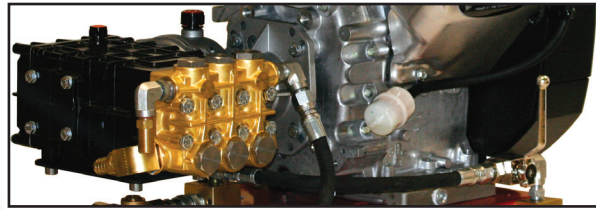

LIST PRICE \$5495.00

WE ARE ONLY SELLING 10 AT THIS PRICE

DUAL GUN SYSTEM FOR ONLY

\$2995.00

11 GPM @ 3000 PSI

OR

**2-GUNS RUNNING AT
5.6 GPM AT 3,000 PSI**

Part Number: PW301130BB-DP

Exploded view shows the baseplate configuration. This baseplate is constructed of 1/4" steel and has a 1/4" steel angle brace that eliminates flexing of plate. 6 rubber isolators serve to eliminate engine vibration. Two 7,000 psi ball valves allows the operator to be in total control of system performance.

The massive A-R Industrial Series gear driven pump is a proven workhorse in the professional mobile wash industry. This system also includes the YU2140 green spring unloader - the industry's number 1 selling pressure actuated unloader.