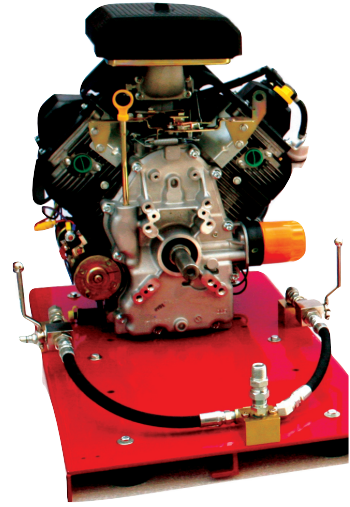

LIST PRICE \$5495.00

WE ARE ONLY SELLING 10 AT THIS PRICE

DUAL GUN SYSTEM FOR ONLY

\$2995.00

11 GPM @ 3000 PSI

OR

**2-GUNS RUNNING AT
5.6 GPM AT 3,000 PSI**

Part Number: PW301130BB-DP

Exploded view shows the baseplate configuration. This baseplate is constructed of 1/4" steel and has a 1/4" steel angle brace that eliminates flexing of plate. 6 rubber isolators serve to eliminate engine vibration. Two 7,000 psi ball valves allows the operator to be in total control of system performance.

The massive A-R Industrial Series gear driven pump is a proven workhorse in the professional mobile wash industry. This system also includes the YU2140 green spring unloader - the industry's number 1 selling pressure actuated unloader.