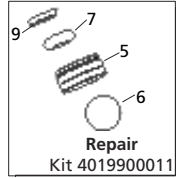

PARTS BREAKDOWN

Repair Kits

Pos	Code	Description	Qty.	Legend
1	00015001	ALSS gun body	1	AL36
2	000117	Back-up ring	1	
3	060143	O-ring	1	
4	0106710610	Guide	1	
5	0106200140	Seat with o-ring	1	
6	0112720070	Ball	1	
7	0107720030	SS Spring	1	
8	0110750253	O-ring	1	
9	R00000144	Coupling	1	
10	0117760000	Washer	2	
11	T0003011	Pipe	1	
12	R00000160	Inlet coupling	1	
13	0115730450	Outlet coupling	1	
14	0104720210	Pin	1	
16	0118730010	Pin	2	
17	0107720730	Spring	1	
19	S023C0010	Right casing	1	
21	0116730000	Screw	6	
22	S023C0011	Left casing	1	
23	L000C0002	Trigger	1	
24	T002C0004	Decal	1	
25	T002C0007	Decal	1	
26	0100740520	Safety	1	