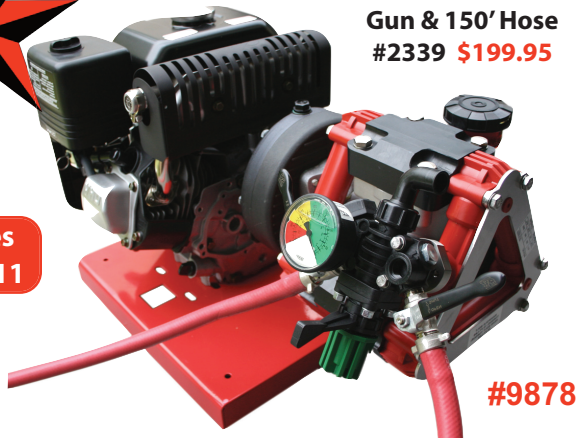

**AL-607**  
TO 8 GPM  
4,500 PSI  
#1114  
**\$39.62**

**K-7 UNLOADER**  
#1089 K7.0  
#1090 K7.1  
(WITH K7.0 BY-PASS)  
#1091 K7.2  
(WITH K7.1 BY-PASS)  
#1092 K7.3  
(WITH K7.2 BY-PASS)  
**\$69.62**

**#TW244**

**\$119.95**

Extends to 24'  
4,000 PSI  
3/8" Hose

**The Industry's Best TELESCOPING WAND**

**25%**

**OF ALL CHEMICAL YOU PURCHASE GO IN YOUR BONUS BUCKS ACCOUNT TO OFF-SET PRICES ON ALL YOUR PURCHASES IN FEBRUARY 2011**

**Industry's #1 Chlorine Pumper!**

**CYCLONE**  
BY: **ALLISON**

Gun & 150' Hose  
#2339 **\$199.95**

**#9878**

**PUMPS CHLORINE UP TO 10 GPM & UP TO 300 PSI**

Regular Price \$2,695.00

**Best Buy in the Industry!**

**\$2,195.00 \$1795.00**

Expires 1-7-2011

**Don't see what you need?**

**SPRAY-FLEX LANCE**  
5,000 PSI  
#1692  
**\$49.95**

**GUTTER SWEEP**  
Connects to Lance  
#1814 **\$6.95**

**I am sure we have it - just Call!**