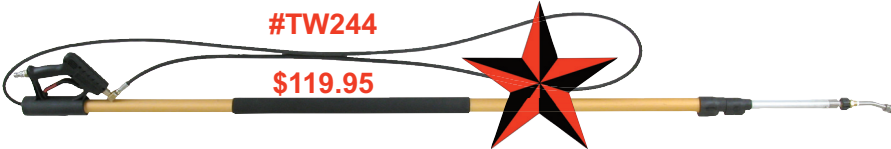

**#7638 \$74.88**  
with Micro Switch

**MV-550**  
8 GPM  
3600 PSI  
#1120  
**\$40.09**

**K-10 Soft-Touch**  
11 GPM  
3600 PSI  
#1096  
**\$67.70**

**...and remember - in addition to best price - we also pay the freight!**

**#TW244**

**\$119.95**

Extends to 24'  
4,000 PSI  
3/8" Hose

**The Industry's Best TELESCOPING WAND**

**25%**

**OF ALL CHEMICAL YOU PURCHASE GO IN YOUR BONUS BUCKS ACCOUNT TO OFF-SET PRICES ON ALL YOUR PURCHASES IN FEBRUARY 2011**

**Industry's #1 Chlorine Pumper!**

**CYCLONE**  
BY: **ALLISON**

Gun & 150' Hose  
#2339 **\$199.95**

**#9878**

**PUMPS CHLORINE UP TO 10 GPM & UP TO 300 PSI**

Regular Price \$2,695.00

**Best Buy in the Industry!**