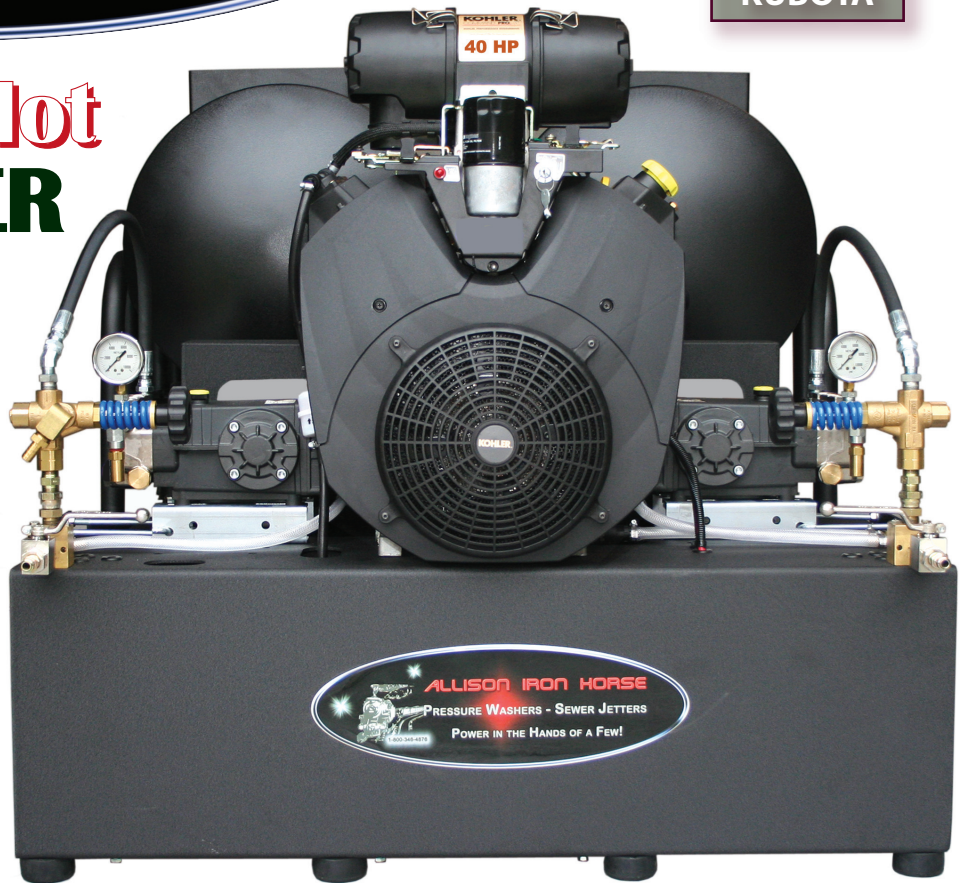

OVERSTOCK - WHILE SUPPLY LAST

Net
 PRICE

PREMIUM LINE - Extends to 24'
 Reg. Price \$186.76
#2027 - \$99.95

40 HP
 KOHLER
 Shown
 or...
 35 & 65 HP
 KUBOTA

2010 Super Hot DUAL PUMPER

**CLEAN IN 1/2
 THE TIME**
**Up to 24 GPM
 Up to 4,500 PSI**