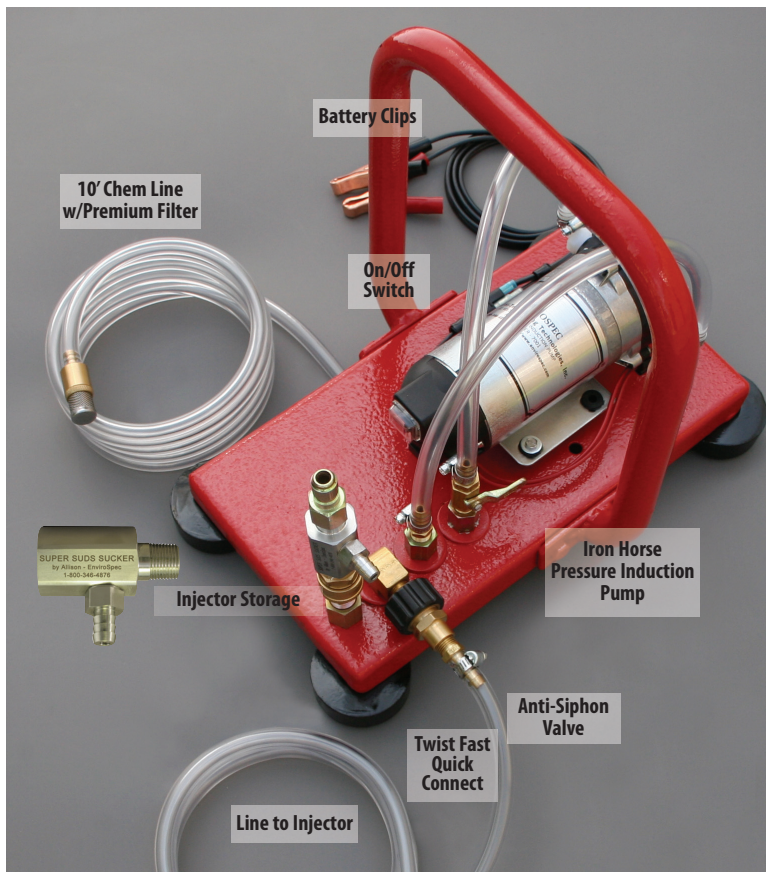

Distributor Inquiries Welcome

EnviroSpec

751 MLK Highway
Homerville, GA 31634

PRSR STD
U.S. POSTAGE
PAID
PPCO

ALLISON IRON HORSE CHEMICAL INDUCTION SYSTEM

12 Volt, High Volume Comes Complete with:

- Allison High Induction Chemical Injector
- 4 additional, easily interchangeable nozzles that will allow you to use this system on any pressure washer from 2 GPM thru 10 GPM.
- Induction Pump mounted on a convenient 'hand carry' base plate.
- This System can be detached from the Chemical Injector and utilized to spray undiluted chemical when you purchase Part #1596 which is a hose and gun assembly.

*The Injector comes set up with convenient 'quick connects'
To be used with pressure type unloaders only.
Not sure what you have? Call!*

PART #	DESCRIPTION	LIST PRICE
1595	CHEMICAL INDUCTION SYSTEM, 12V	\$ 279.95
1671	REPLACEMENT INDUCTION PUMP	\$ 99.95
2351	REPAIR KIT - DIAPHRAGM ASSEMBLY	\$ 66.87
2352	PRESSURE SWITCH	\$ 21.92