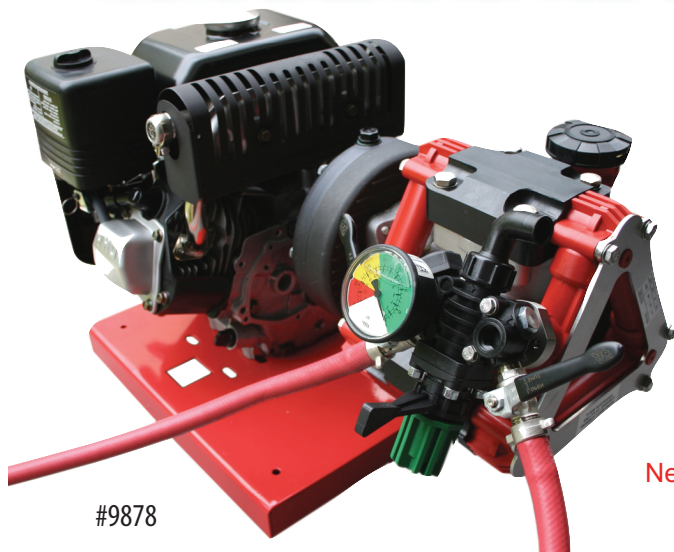

#9878

Net Price

CYCLONE
ALLISON

Adjustable to 500 PSI
Delivers up to 10 GPM
and powered by a
6 HP Yamaha/Kohler Engine
List Price $2495.00
THIS MONTH $1695.00

**TELESCOPING
LANCES**
Rated to 4,000 PSI

Extends to 18'
#2023 - $69.95