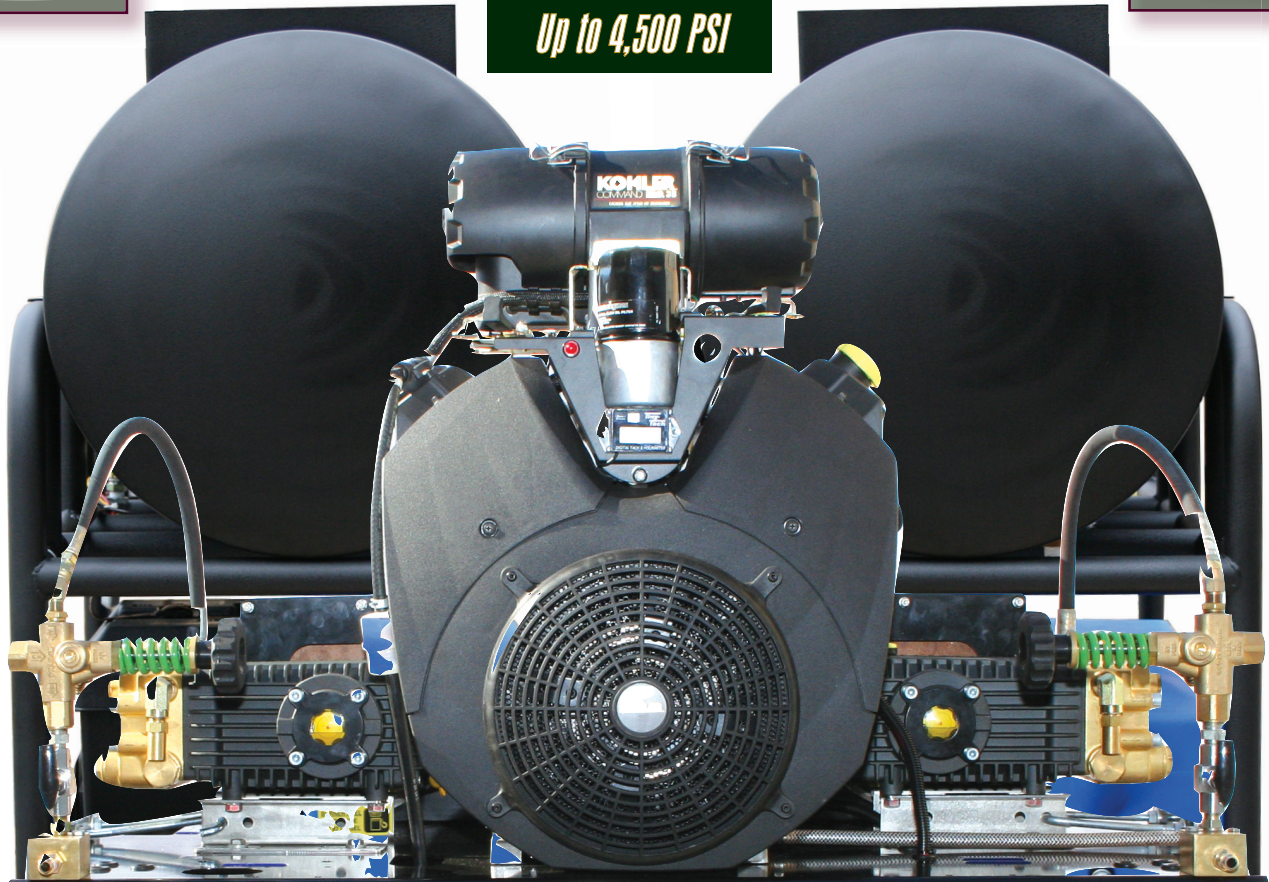

38
HORSEPOWER
KOHLER
OR
35
HORSEPOWER
KUBOTA

DUAL PUMPER

'Power in the Hands of a Few'

Up to 24 GPM
Up to 4,500 PSI

\$1,000.00 OFF

\$1,000.00 OFF

Sealed
Battery
Compartment

Unloader
Adjusting
Wheel