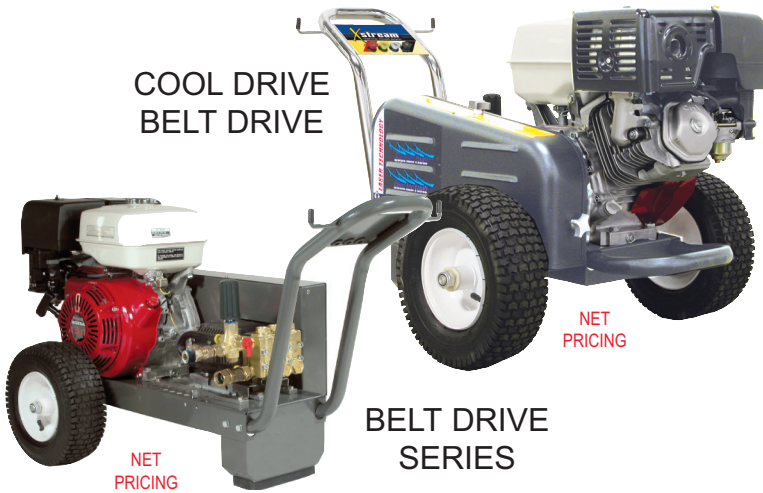

EnviroSpec

751 MLK Highway
Homerville, GA 31634

PRSR STD
U.S. POSTAGE
PAID
PPCO

PRESSURE WASHERS 2008 MODEL CLEARANCE

BUY BELOW OUR COST!

Model	PSI/GPM	PUMP	Avail.	Price
CD3513GEN / Stainless Cool Drive / Belt Drive	3500/4.0 HONDA	T1511	1	$1219.00
CD2021C Cool Drive / Belt Drive	2500/5.6 ZongShen	TS2021	1	$1034.62
CD1511C Cool Drive / Belt Drive	3500/4.0 ZongShen	TS1511	1	$907.18
1511C Belt Drive	3500/4.0 ZongShen	TS1511	2	$865.03
9813 / 13 HP Honda with Direct Drive Cart / no pump			11	$455.00
9831 / 13 HP ZongShen on Direct Drive Cart / no pump			10	$285.00

**FREE FREIGHT
ON ALL 55 GALLON
DRUM PACKS
OF OUR INDUSTRY FAMOUS
'GREEN' CHEMICALS**

25 years ago they were the best cleaning chemicals in the industry and nothing has changed since.

TAKE AN ADDITIONAL
10% OFF
OF ANYTHING
THAT IS NOT MARKED
AS NET PRICE
WHEN YOU
E-MAIL OR FAX
YOUR ORDER

**The Best Quick Connects in the Industry...
...and at the best price in the Industry!**