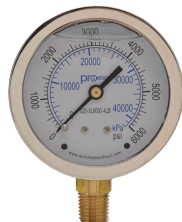

K-5

Flow Actuated
4.2 to 6.6 GPM
up to 3,000 PSI

#1087	WEB PRICE	\$49.95
#1785	KIT	\$ 9.95

while supply last!

See pages 32 & 33
and learn how
to adjust an unloader
THE RIGHT WAY!

MV-550 UNLOADER

Pressure Type
to 8.0 GPM - 3,600 PSI

#1120	WEB PRICE	\$24.95
-------	-----------	---------

while supply last!

STEP #1
in adjusting an unloader
BUY A GAUGE!
6,000 PSI
#1132
WEB PRICE \$12.95

PA-10 COMPENSATING UNLOADER

SOFT TOUCH
8 GPM - 3600 PSI

#1108	WEB PRICE	\$89.95
#1109	KIT	\$59.95

For Premium Replacement
see COMP838 next page

TRIGGER GUNS

ALLISON YGA-5000 & 5000C

Max 5,000 PSI and up to 12 GPM

Stainless Ball	#YGA5000	WEB PRICE	\$19.95
Chlorine Ball	#YGA5000C	WEB PRICE	\$26.95