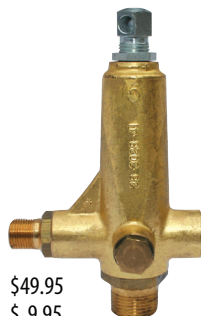

UNLOADERS

K-7 UNLOADERS

SOFT TOUCH

Rated to 3,500 psi

With 'anti-surge' kit installed

#1089	K7.0/2.1-2.9 GPM	WEB PRICE	\$89.95
#1090	K7.1/2.9-4.2 GPM	WEB PRICE	\$89.95
#1091	K7.2/4.2-6.6 GPM	WEB PRICE	\$89.95
#1092	K7.3/6.6-10.8 GPM	WEB PRICE	\$89.95
#1789	KIT FOR ALL	WEB PRICE	\$26.95

There is only
ONE WAY
to adjust an
UNLOADER!

VB350 UNLOADER

Pressure Type
TO 8 GPM - 5,700 PSI

#2032	WEB PRICE	\$89.95
#2033	KIT	\$39.95

If you don't have a pressure gauge
don't bother trying to install an
unloader because you are just
going to do it wrong!

K-5

Flow Actuated
4.2 to 6.6 GPM
up to 3,000 PSI

#1087	WEB PRICE	\$49.95
#1785	KIT	\$ 9.95

while supply last!

See pages 32 & 33
and learn how
to adjust an unloader
THE RIGHT WAY!

MV-550 UNLOADER

Pressure Type
to 8.0 GPM - 3,600 PSI