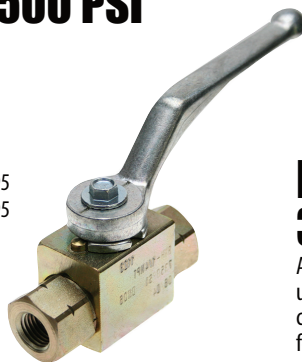

Chemical Resistant Viton Seals

Includes a pressure demand switch so when you release the trigger the pump shuts-down.

#1056 WEB PRICE \$139.95

SHURFLO PUMP - 12V 3.6 GPM @ 45 PSI

Chemical Resistant Viton Seals

3/4" for up to 9 GPM #3798 WEB PRICE \$39.95
1.0" for up to 13 GPM #3799 WEB PRICE \$49.95

#3799 has a bottom clean-out

WATER FILTER CLEAR

Two sizes to choose from

1/2" FPT In/Out #1012 WEB PRICE \$12.95
3/4" FPT In/Out #1013 WEB PRICE \$12.95

BALL VALVE - 7500 PSI

Rugged Carbon Steel
Blow-out proof stem

3/8" FPT #1305 WEB PRICE \$19.95
1/2" FPT #1306 WEB PRICE \$21.95

BALL VALVE 3-WAY

Although this popular valve can be used for a number of things it's most common use is to set-up dual chem feeds for your chemical injector.

#1308 WEB PRICE \$27.95

BALL VALVE - 3000 PSI

Our #1 Seller since 1986
3/8" FPT - CARBON STEEL

#1303 WEB PRICE \$21.95

GUN SWIVEL

Swivels at Max Pressure
Rated to 4100 PSI

Lance to Gun Out
#1144 \$34.95

Hose to Gun In
#1146 \$34.95