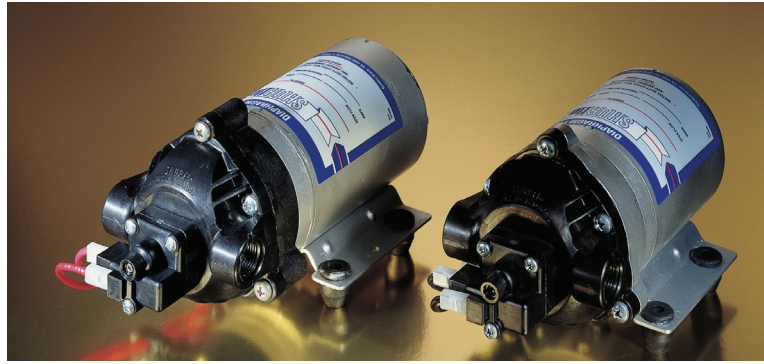

SHURFLO PUMP - 12V 1.8 GPM @ 100 PSI

Chemical Resistant Viton Seals

Includes a pressure demand switch so when you release the trigger the pump shuts-down.

#1050 WEB PRICE \$95.75

SHURFLO PUMP - 115V 1.6 GPM @ 100 PSI

Chemical Resistant Viton Seals

Includes a pressure demand switch so when you release the trigger the pump shuts-down.

#1056 WEB PRICE \$139.95

SHURFLO PUMP - 12V 3.6 GPM @ 45 PSI

Chemical Resistant Viton Seals

Includes a pressure demand switch so when you release the trigger the pump shuts-down.

#1052 WEB PRICE \$129.95

WATER FILTER PREMIUM

We recommend this filter for ALL pumps. This is not an area where you want to be Cheap!

BALL VALVE - 7500 PSI

Rugged Carbon Steel
Blow-out proof stem

3/8" FPT #1305 WEB PRICE \$19.95
1/2" FPT #1306 WEB PRICE \$21.95

BALL VALVE 3-WAY

Although this popular valve can be used for a number of things it's most common use is to set-up dual chem feeds for your chemical injector.