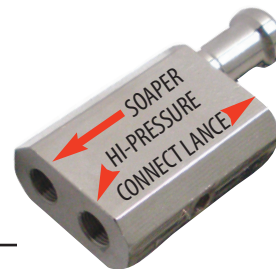

## TURBO 4,000 PSI OUR #1 SELLER

2-Sizes Available

4.5 Nozzle Size #16225 WEB PRICE \$30.08

5.5 Nozzle Size #16227 WEB PRICE \$30.08

## TROMBONE NOZZLE HOLDER

Install high pressure nozzle in one hole  
Install low pressure nozzle in the other hole  
Switch from soap to no soap simply by pulling piston

#7775 WEB PRICE \$11.95