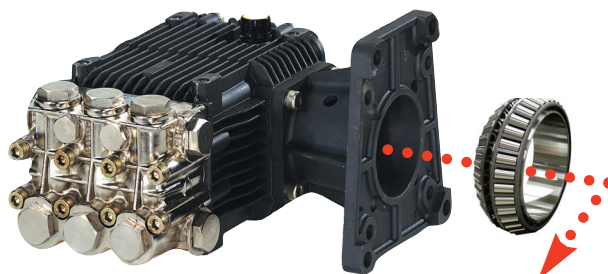

PUMP w/HI-TEMP PACKINGS	PUMP w/Std. PACKINGS
495.00	420.00
525.00	N/A
495.00	420.00
525.00	N/A
525.00	450.00
625.00	550.00

When ordering the **Hi-Temp** version add the extension **HT** at the end.

A-R DIRECT DRIVE PUMPS

To replace an EZ4040G use **RKV4G40** - it's a super easy switch over!
or bolt on another 'powerhouse' to your 18HP engine and get 5.5 GPM at 4,000 PSI
or using your 13 HP Honda you can get 5.5 GPM @ 2,500 PSI with the **RKV55G40!**

RKV4G40

Direct Drive @ 3600 RPM
Max PSI 4,000
Max GPM 4.2
Bolts directly to engine w/1" shaft.
List Price: \$1190.00
WEB PRICE: \$329.00

BETTER BEARINGS MEANS LONGER SERVICE!

RKV55G40

Direct Drive @ 3600 RPM
Max PSI 4,000
Max GPM 5.8
Bolts directly to engine w/1" shaft.
List Price: \$1190.00
WEB PRICE: \$329.00