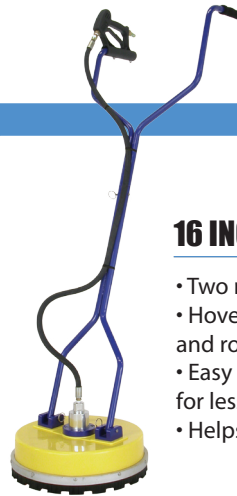

SEMI-PROFESSIONAL LASER DECK

12 INCH

- Use with an optional spray gun kit
- Attach to a longwand
- Attach to a spray lance

16 INCH

- Two rotary cleaning arms
- Hover action ideal for cleaning rooftops and rough surfaces
- Easy to handle frame is designed for less operator fatigue
- Helps eliminate zebra striping

COMMERCIAL USE LASER DECK

18 INCH

- Two rotary cleaning arms
- Comes with castors ideal for cleaning driveways and other large flat surfaces
- Easy to handle frame is designed for less operator fatigue
- Helps eliminate zebra striping

20 INCH

- Two rotary cleaning arms
- Hover action ideal for cleaning rooftops and rough surfaces
- Easy to handle frame is designed for less operator fatigue
- Helps eliminate zebra striping

INDUSTRIAL USE LASER DECK

22 INCH

- Two rotary cleaning arms
- Comes with removable castors for increased versatility
- Works well for cleaning large flat surfaces as well as rough surfaces
- Easy to handle frame is designed for less operator fatigue
- Helps eliminate zebra striping