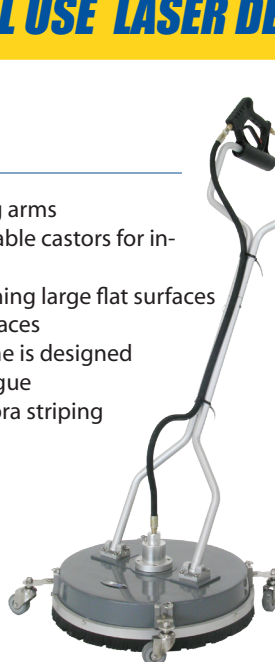

SEMI-PROFESSIONAL LASER DECK

12 INCH

- Use with an optional spray gun kit
- Attach to a longwand
- Attach to a spray lance

16 INCH

- Two rotary cleaning arms
- Hover action ideal for cleaning rooftops and rough surfaces
- Easy to handle frame is designed for less operator fatigue
- Helps eliminate zebra striping

20 INCH

- Two rotary cleaning arms
- Hover action ideal for cleaning rooftops and rough surfaces
- Easy to handle frame is designed for less operator fatigue
- Helps eliminate zebra striping

INDUSTRIAL USE LASER DECK

22 INCH

- Two rotary cleaning arms
- Comes with removable castors for increased versatility
- Works well for cleaning large flat surfaces as well as rough surfaces
- Easy to handle frame is designed for less operator fatigue
- Helps eliminate zebra striping

STAINLESS STEEL

20 & 24 INCH

- Three rotary cleaning arms
- Comes with castors ideal for cleaning driveways and other large flat surfaces
- Stainless Steel design for maximum cleaning durability
- Easy to handle frame is designed for less operator fatigue
- Helps eliminate zebra striping