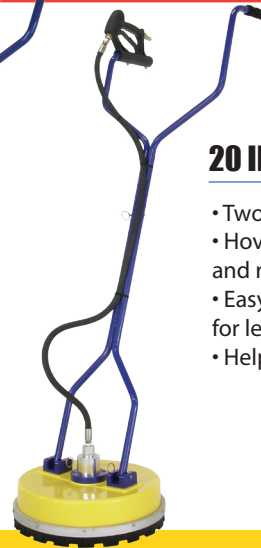

SEMI-PROFESSIONAL LASER DECK

12 INCH

- Use with an optional spray gun kit
- Attach to a longwand
- Attach to a spray lance

16 INCH

- Two rotary cleaning arms
- Hover action ideal for cleaning rooftops and rough surfaces
- Easy to handle frame is designed for less operator fatigue
- Helps eliminate zebra striping

COMMERCIAL USE LASER DECK

18 INCH

- Two rotary cleaning arms
- Comes with castors ideal for cleaning driveways and other large flat surfaces
- Easy to handle frame is designed for less operator fatigue
- Helps eliminate zebra striping

20 INCH

- Two rotary cleaning arms
- Hover action ideal for cleaning rooftops and rough surfaces
- Easy to handle frame is designed for less operator fatigue
- Helps eliminate zebra striping

INDUSTRIAL USE LASER DECK

22 INCH

- Two rotary cleaning arms
- Comes with removable castors for increased versatility
- Works well for cleaning large flat surfaces as well as rough surfaces
- Easy to handle frame is designed for less operator fatigue
- Helps eliminate zebra striping