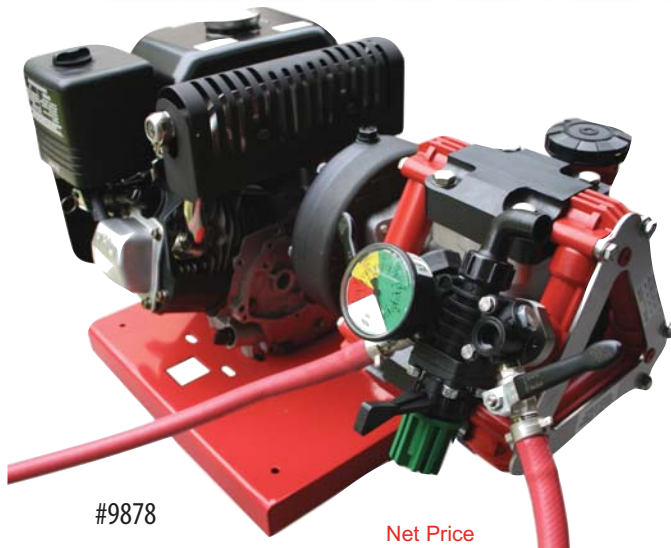

#9878

Net Price

CYCLONE BY ALLISON

Adjustable to 500 PSI

Delivers up to 10 GPM

and powered by a

6 HP Yamaha/Kohler Engine

List Price $2495.00

THIS MONTH $1695.00