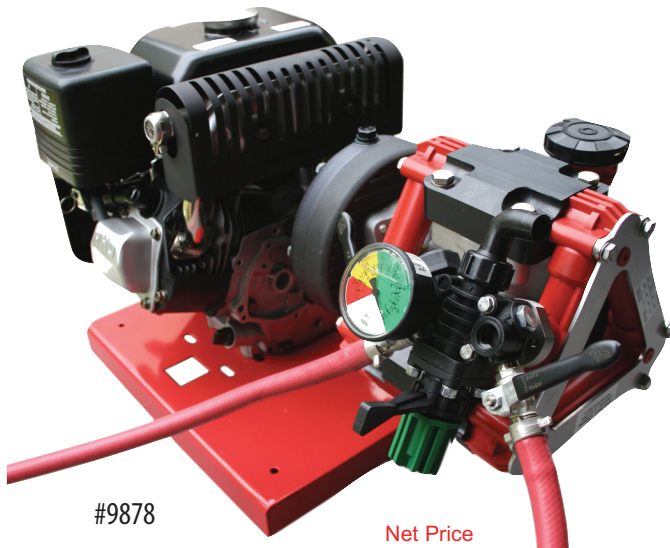

#9878

Net Price

CYCLONE BY ALLISON

Adjustable to 500 PSI

Delivers up to 10 GPM

and powered by a

6 HP Yamaha/Kohler Engine

List Price $2495.00

THIS MONTH $1695.00