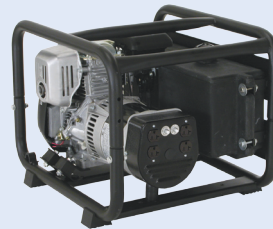

# POWER EASE

**PREMIUM  
GENERATOR  
SERIES**

**GENERATOR 5 HP**

Optional wheel kit part# 85.400.037

**LONG-LASTING 14L (3.75 GAL) GAS TANK**

**GENERATOR 5 HP**

Optional wheel kit part# 85.400.029

Powered by  
**HONDA**  
ENGINES

Model#	BE-2600WT
Engine	5 HP Honda GC160
Max Output	2600 Watts
Continuous Output	2100 Watts
Approx. Run Time	15 Hours at 50% Load
Voltage	120V
Receptacles	4 x 120 volt
Breakers	2-10 Amps
Tank Capacity	14 L (3.75 Gal)
Weight	81 lbs
Box Dimensions	L24" x W18" x H18"

**Distinguishing Features**

- A Brushless Generator Head
- B 4 x 120V Receptacles
- C Long-Lasting 14L (3.75 Gal) Gas Tank

Model#	BE-2600W
Engine	5 HP Honda GC160
Max Output	2600 Watts
Continuous Output	2100 Watts
Approx. Run Time	3.5 Hours at 50% Load
Max Load	21 Amps
Max Continuous Load	17 Amps
Voltage	120V
Receptacles	4 x 120 volt
Breakers	2-10 Amps
Tank Capacity	1.72L 1.82 Quart
Weight	80 lbs
Box Dimensions	L24" x W18" x H18"